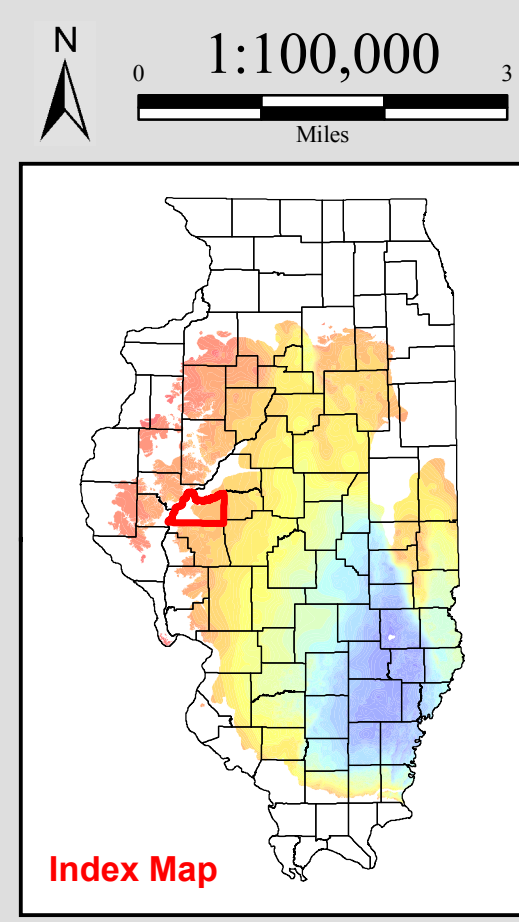

Colchester Coal Elevation

CASS County