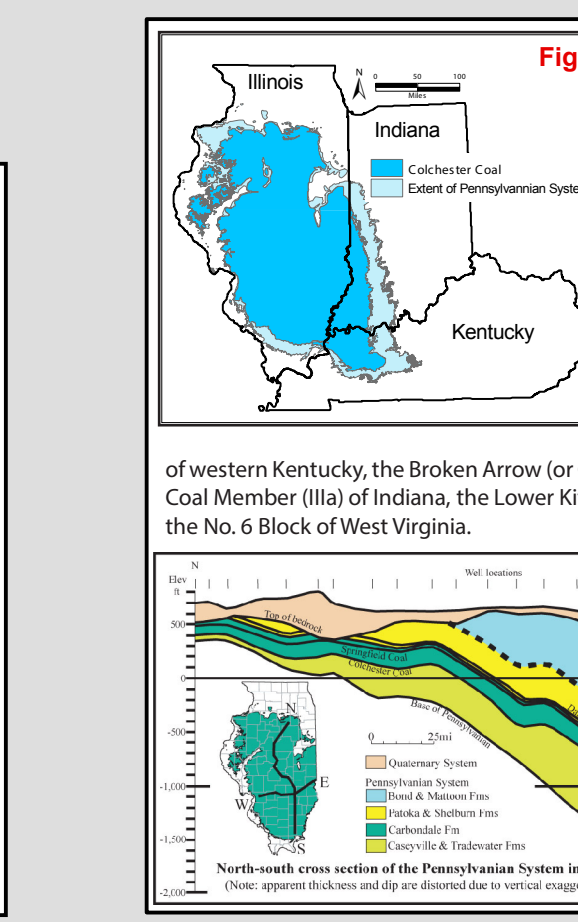

Colchester Coal Elevation

CASS County