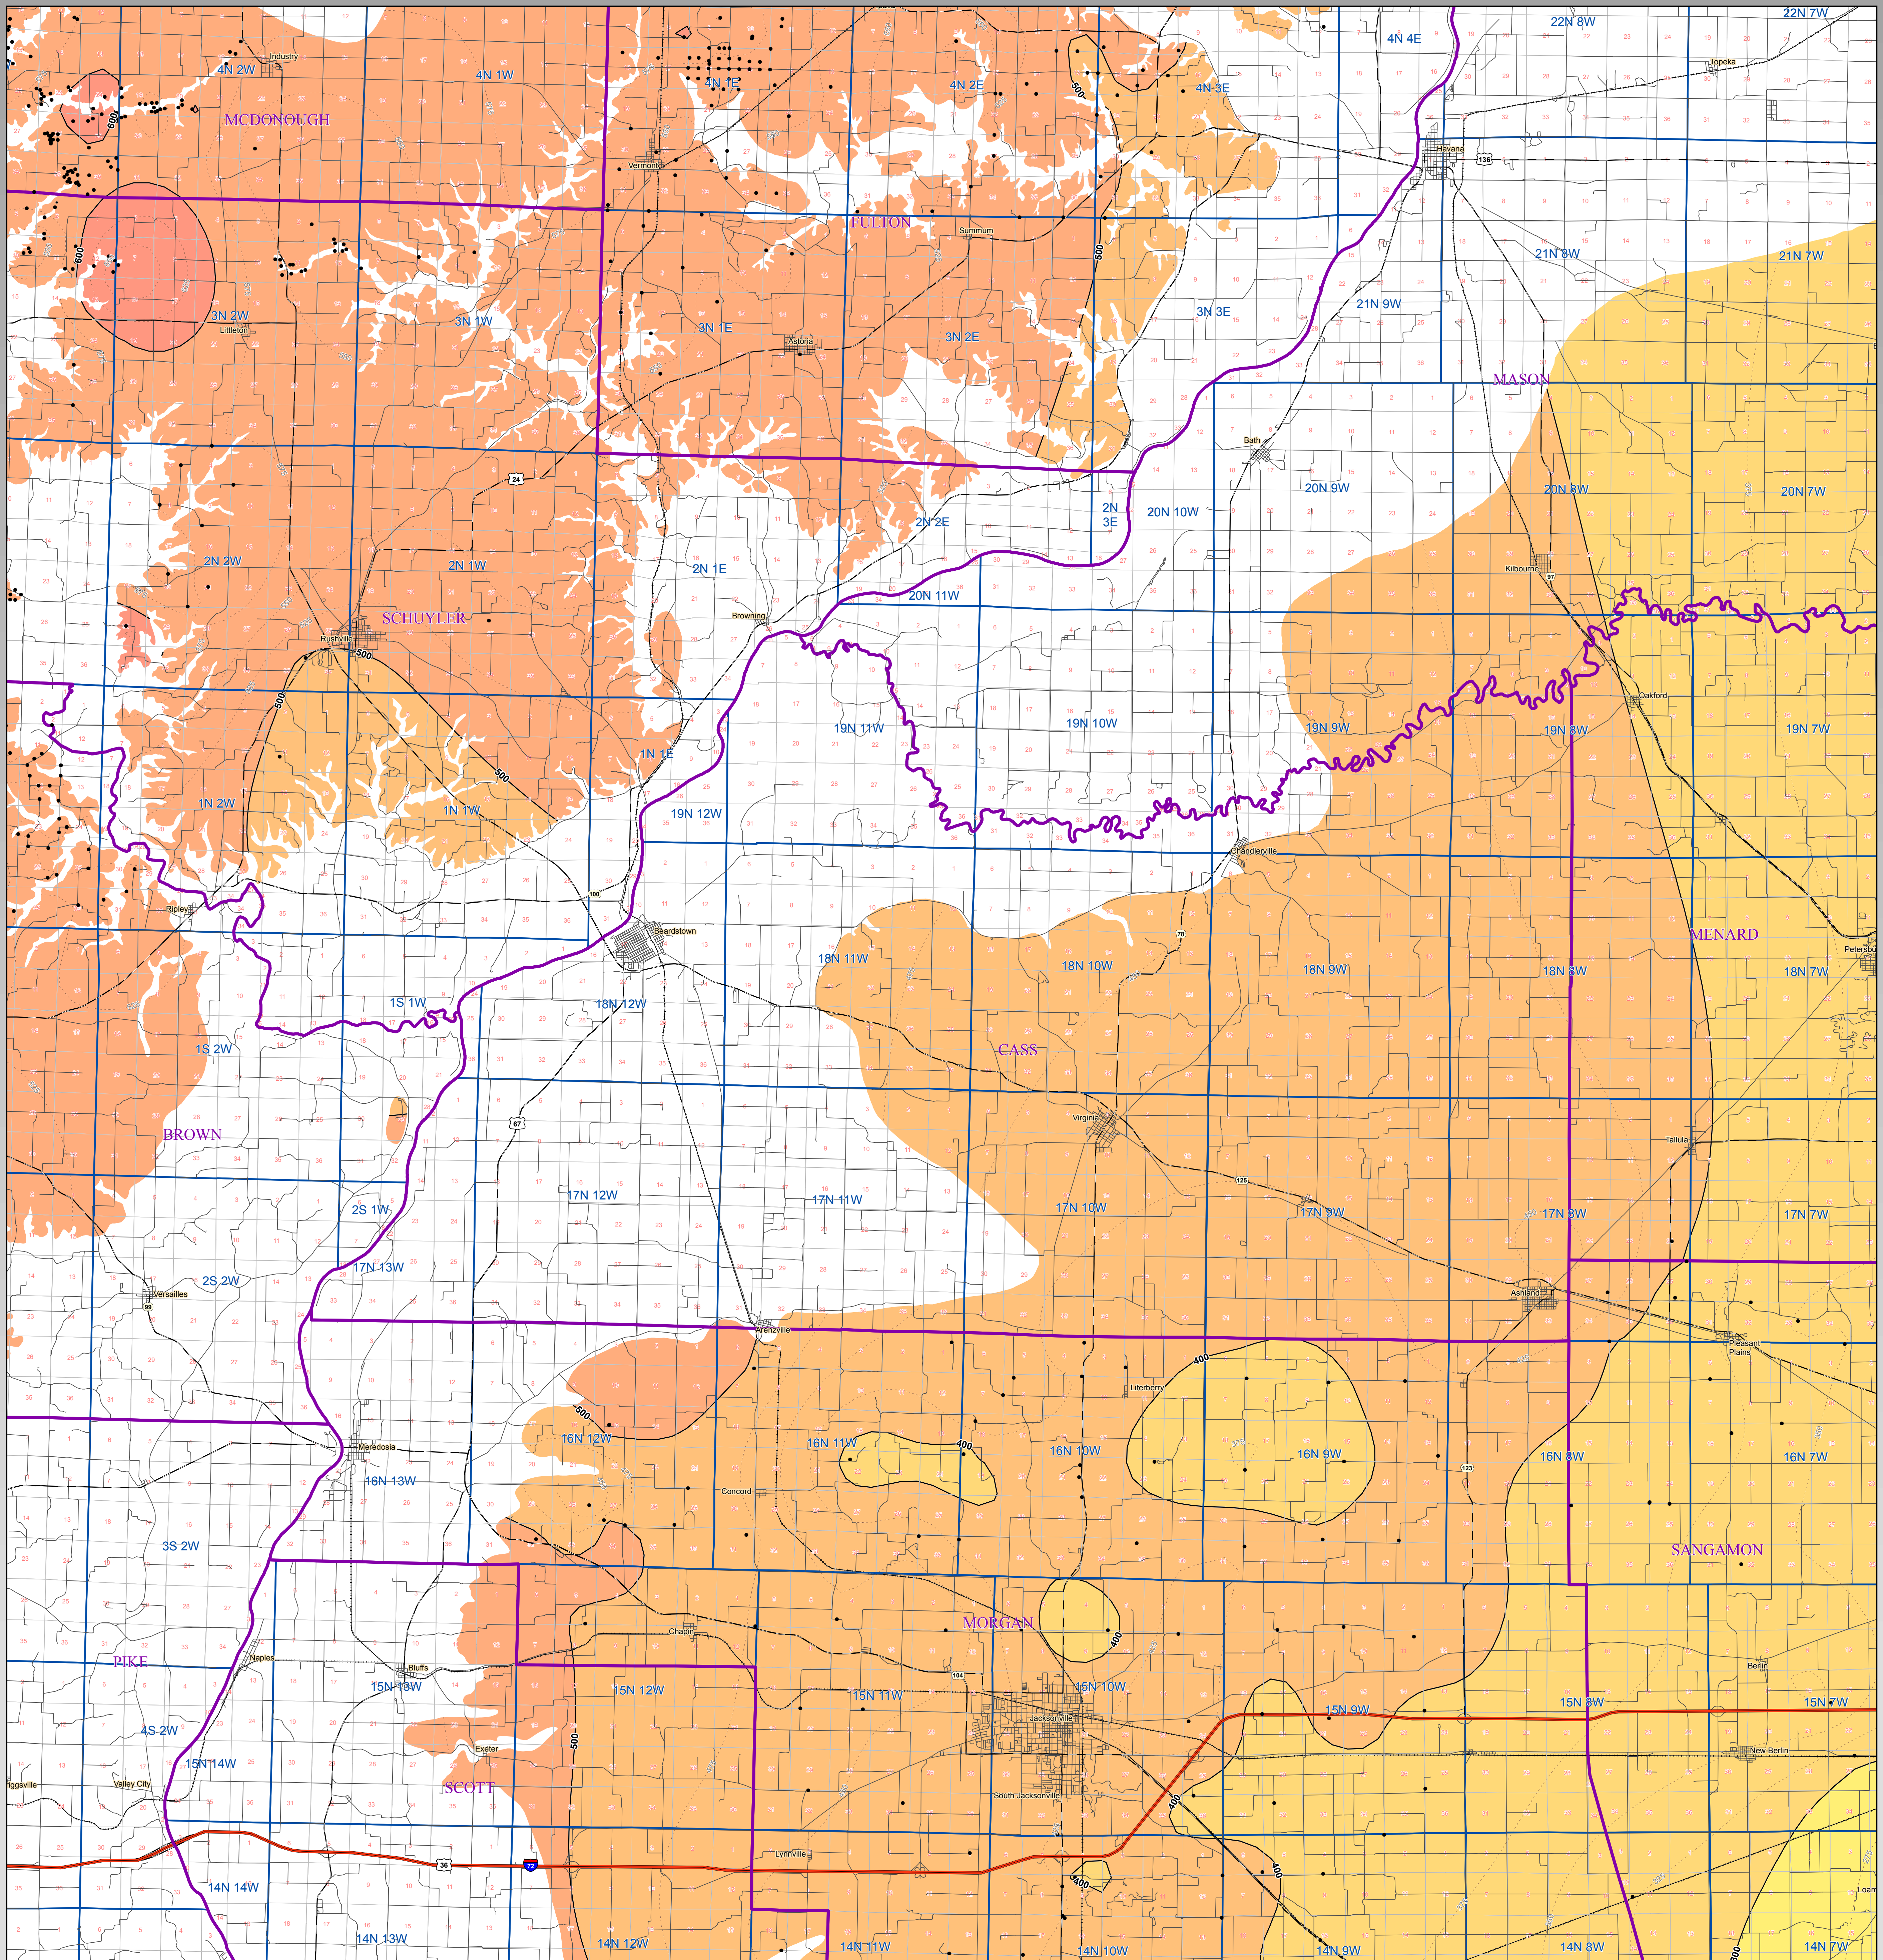

Colchester Coal Elevation

CASS County