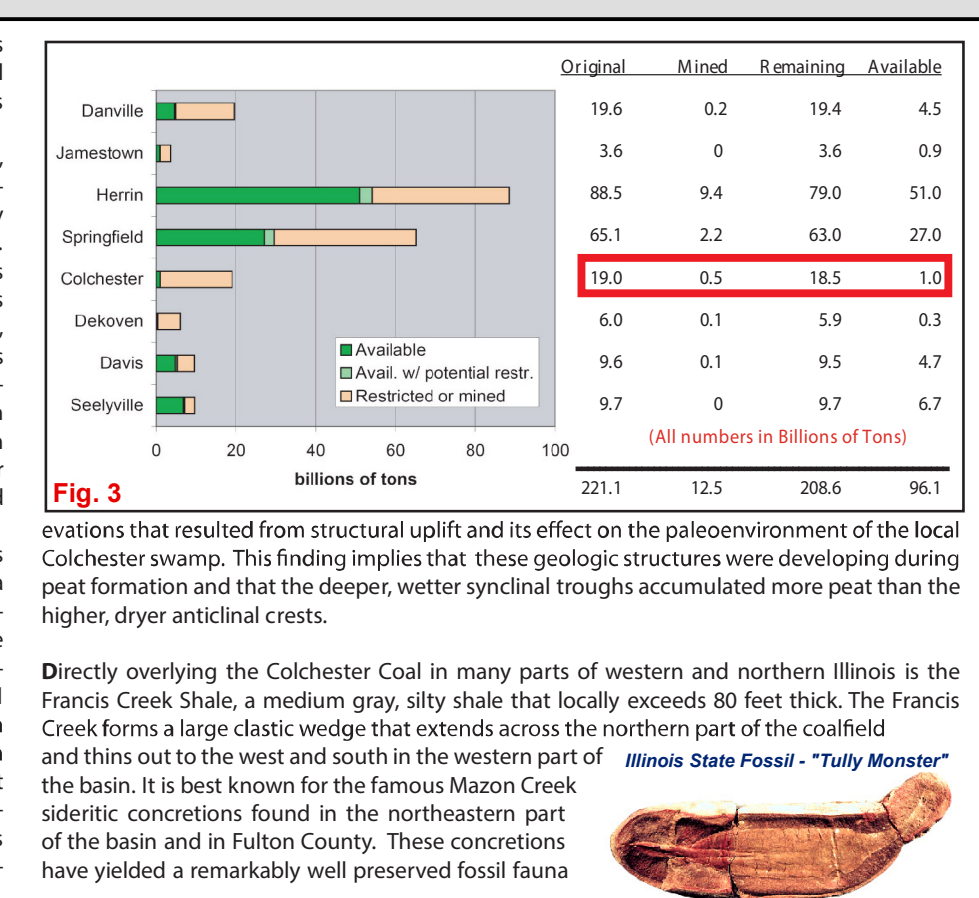

Colchester Coal Elevation

CLAY County