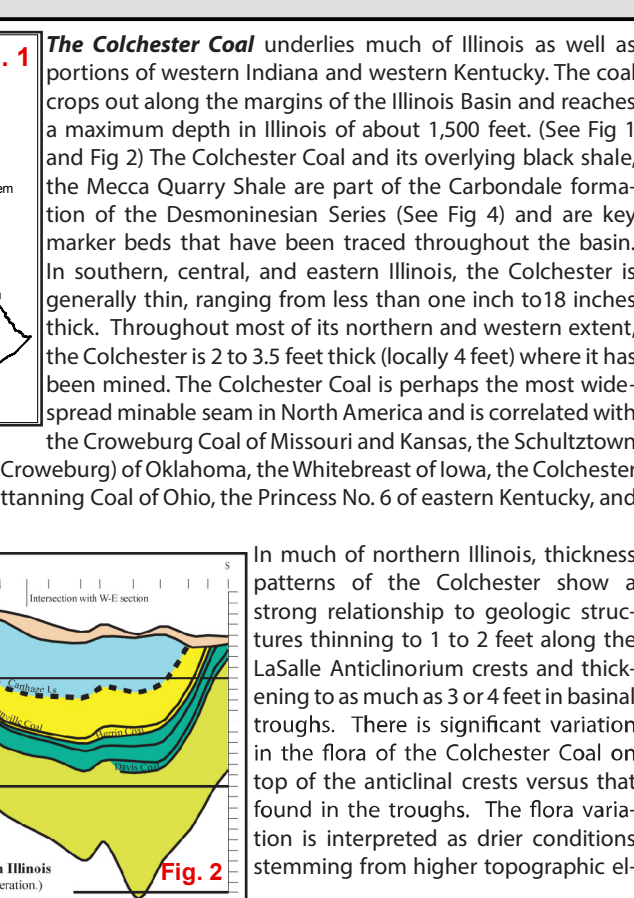

Colchester Coal Elevation

CLAY County