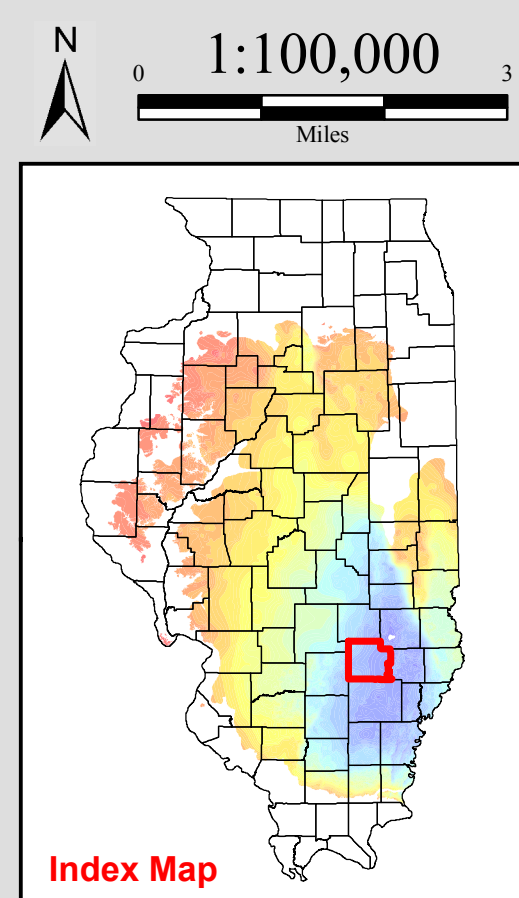

Colchester Coal Elevation

CLAY County