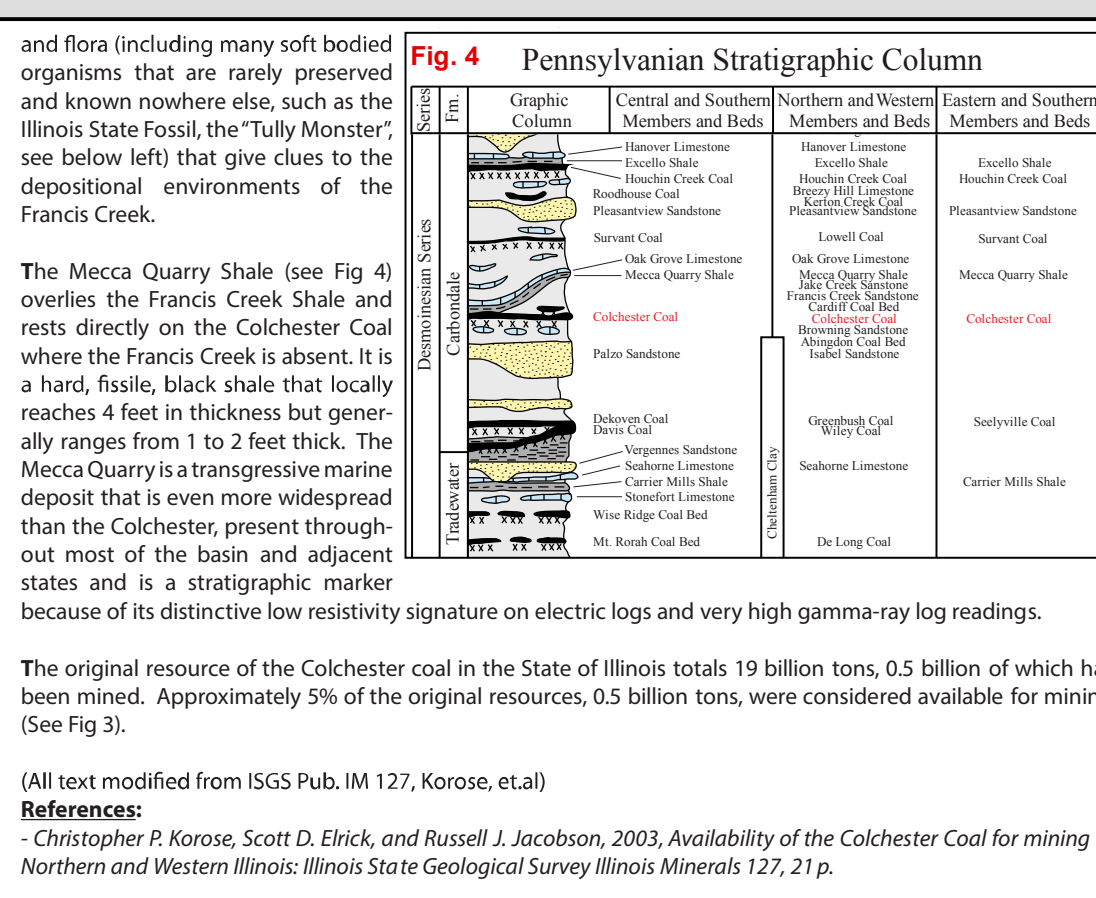

Colchester Coal Elevation

CLAY County