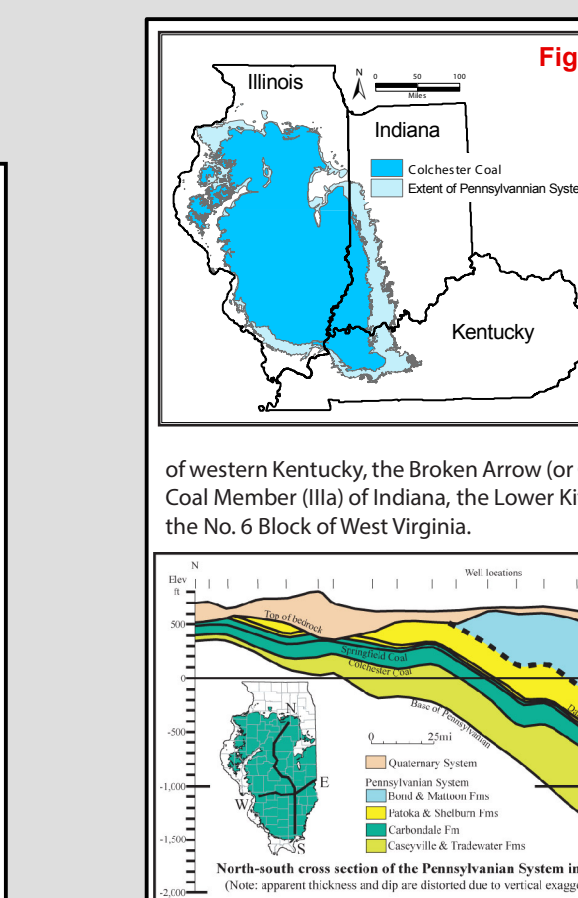

Colchester Coal Elevation

CLAY County