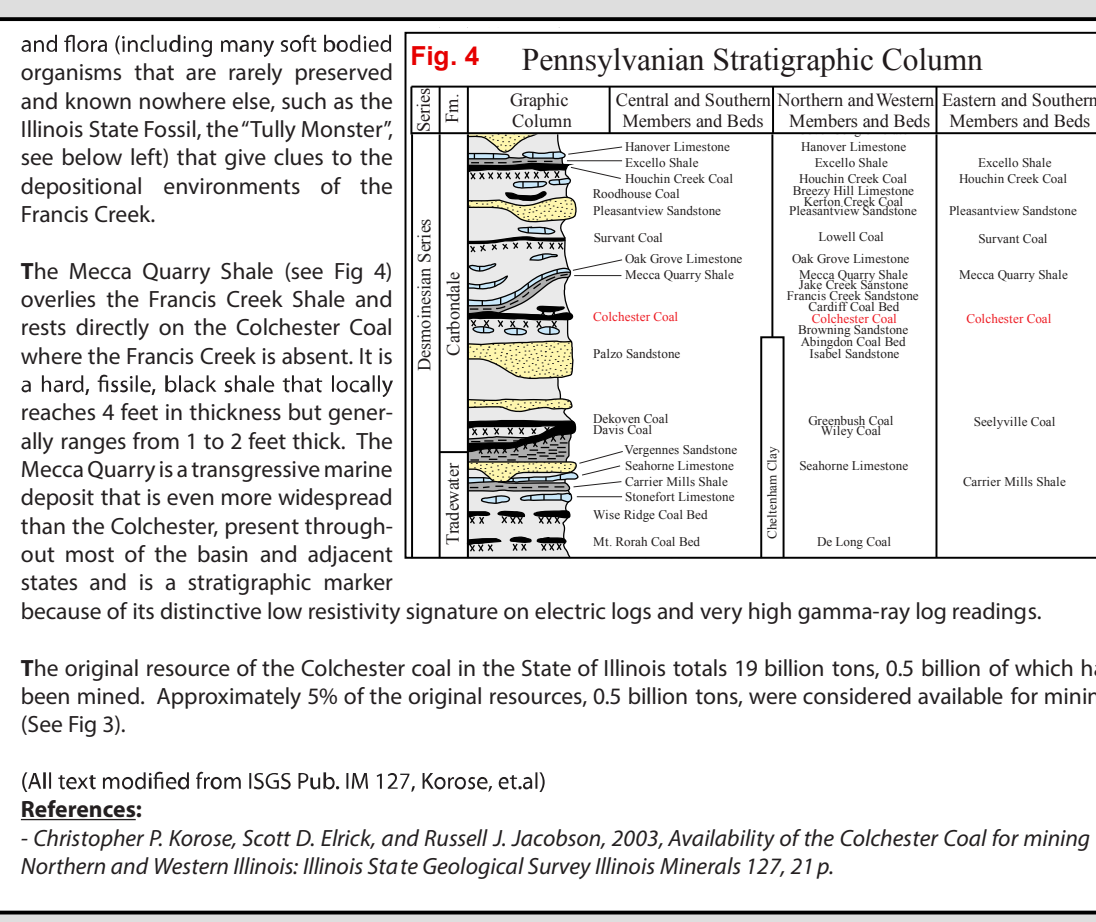

Colchester Coal Elevation

DOUGLAS County