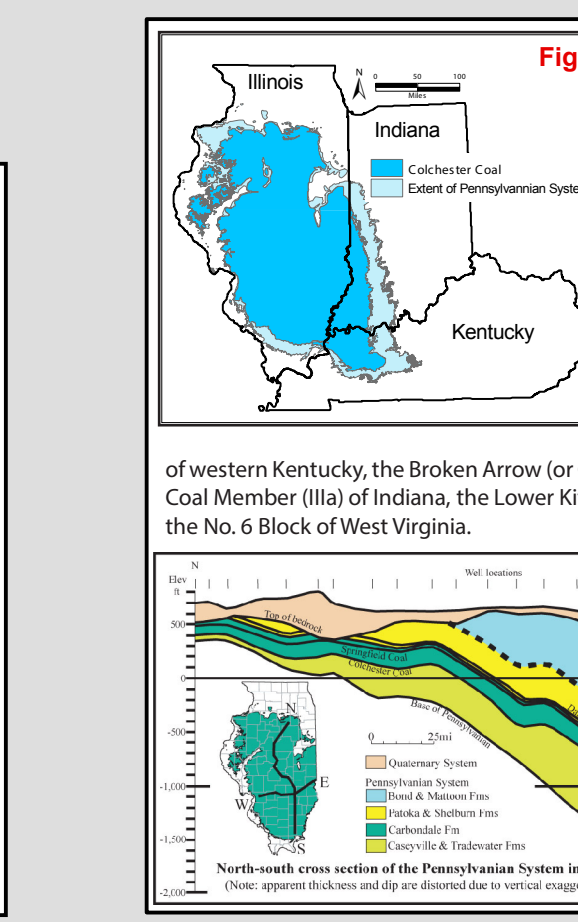

Colchester Coal Elevation

DOUGLAS County