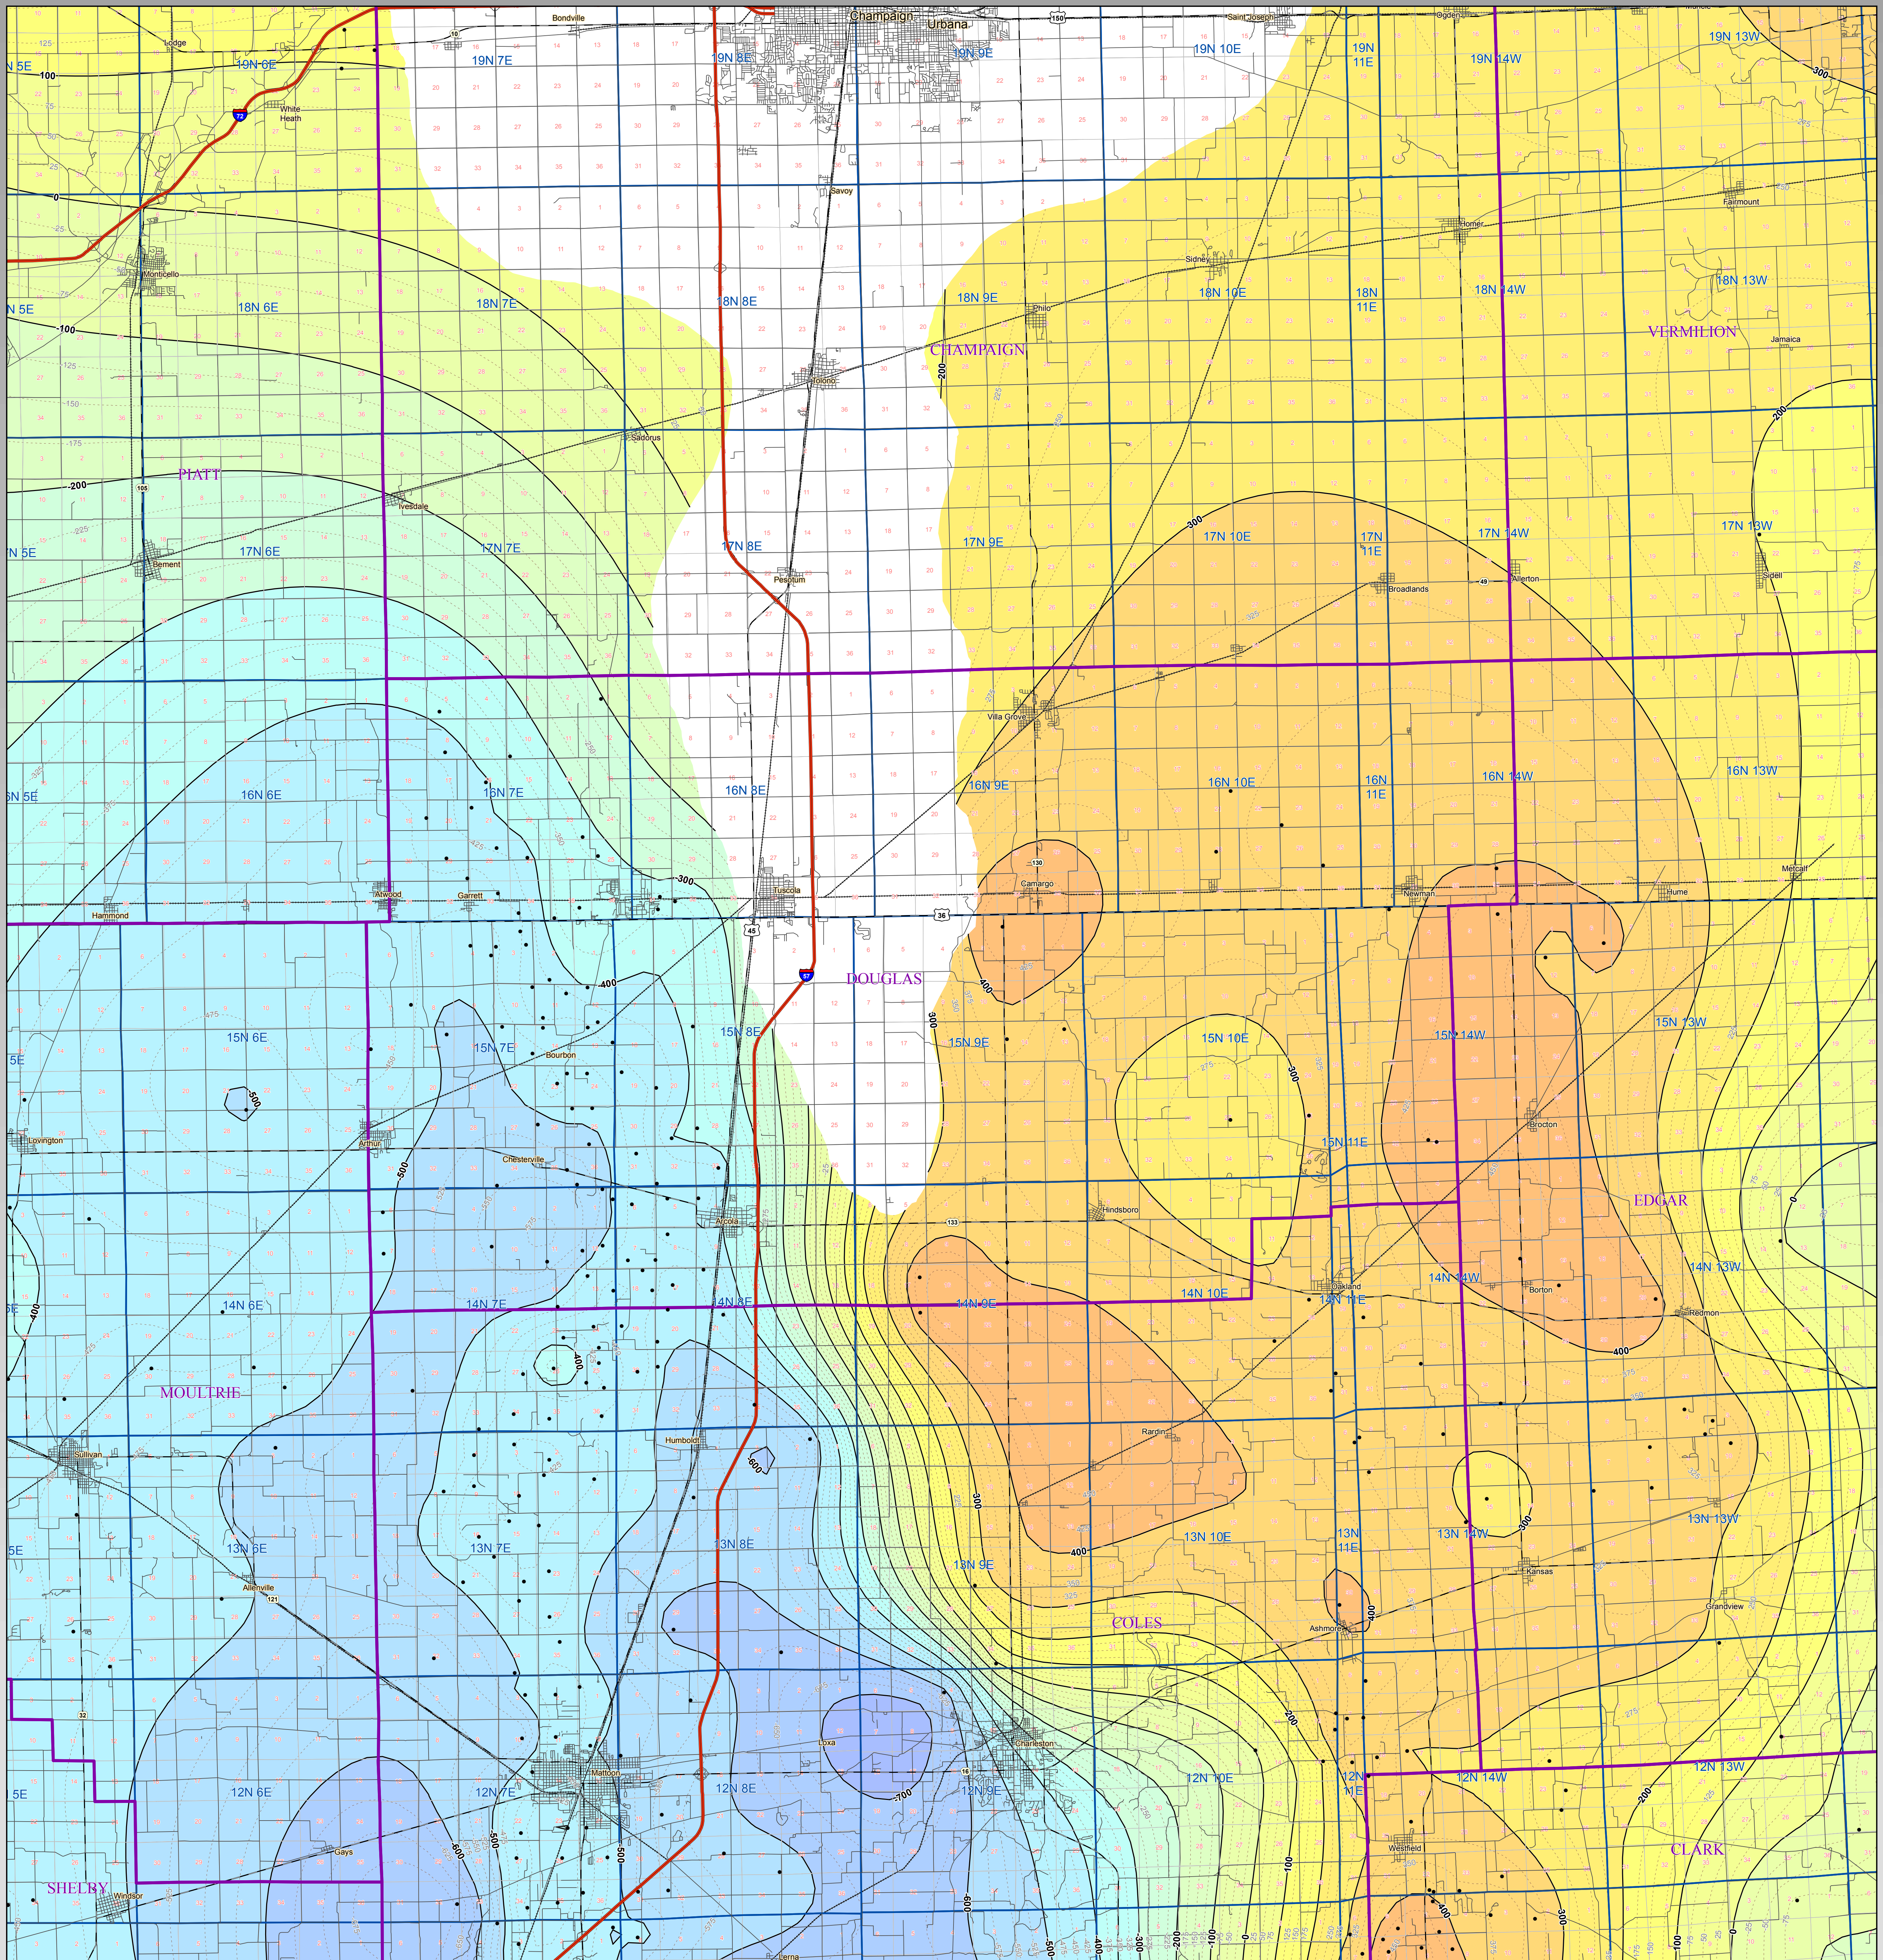

Colchester Coal Elevation

DOUGLAS County