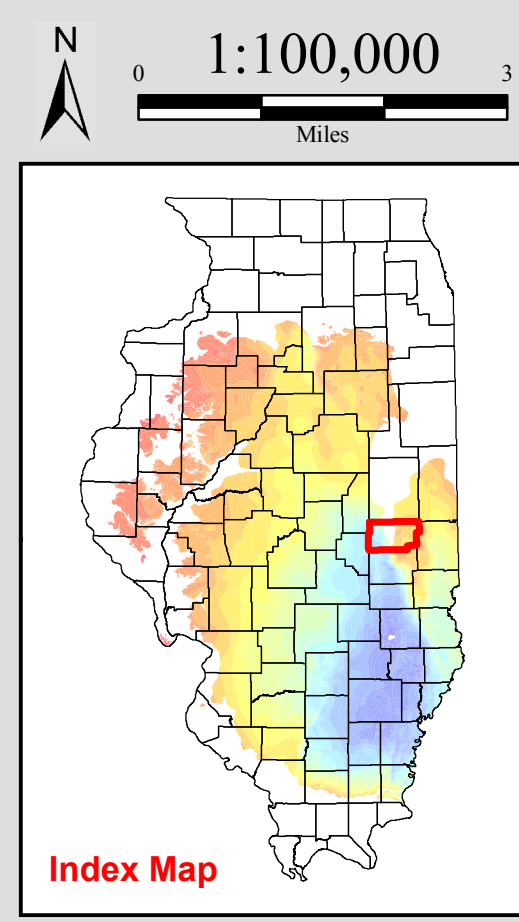

Colchester Coal Elevation

DOUGLAS County