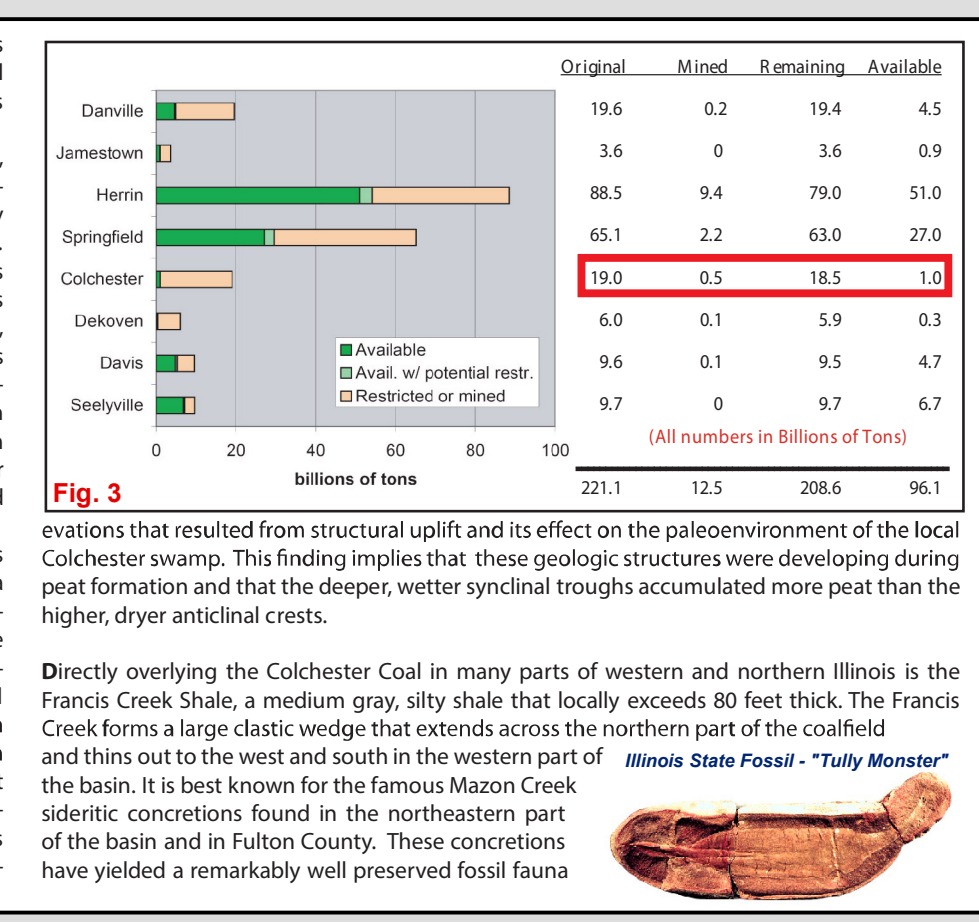

Colchester Coal Elevation

DOUGLAS County