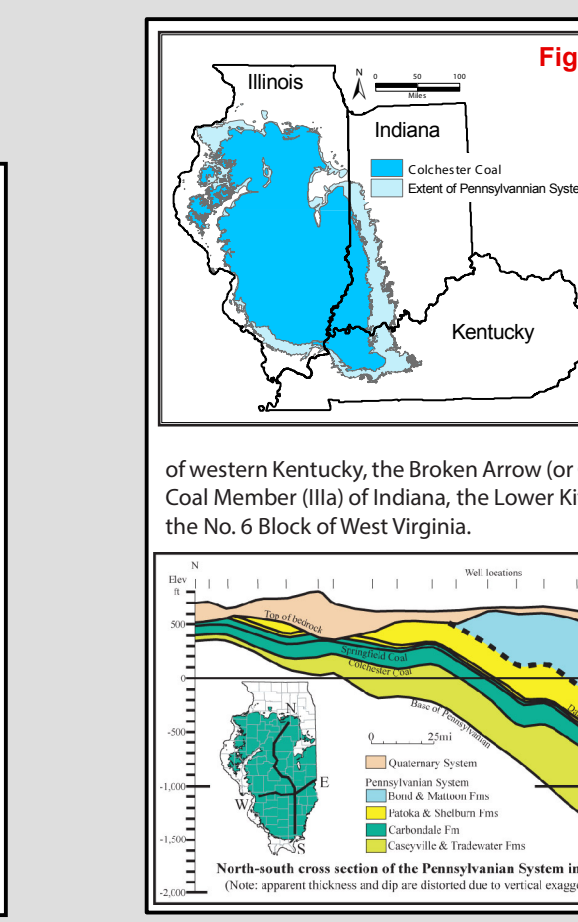

Colchester Coal Elevation

FULTON County