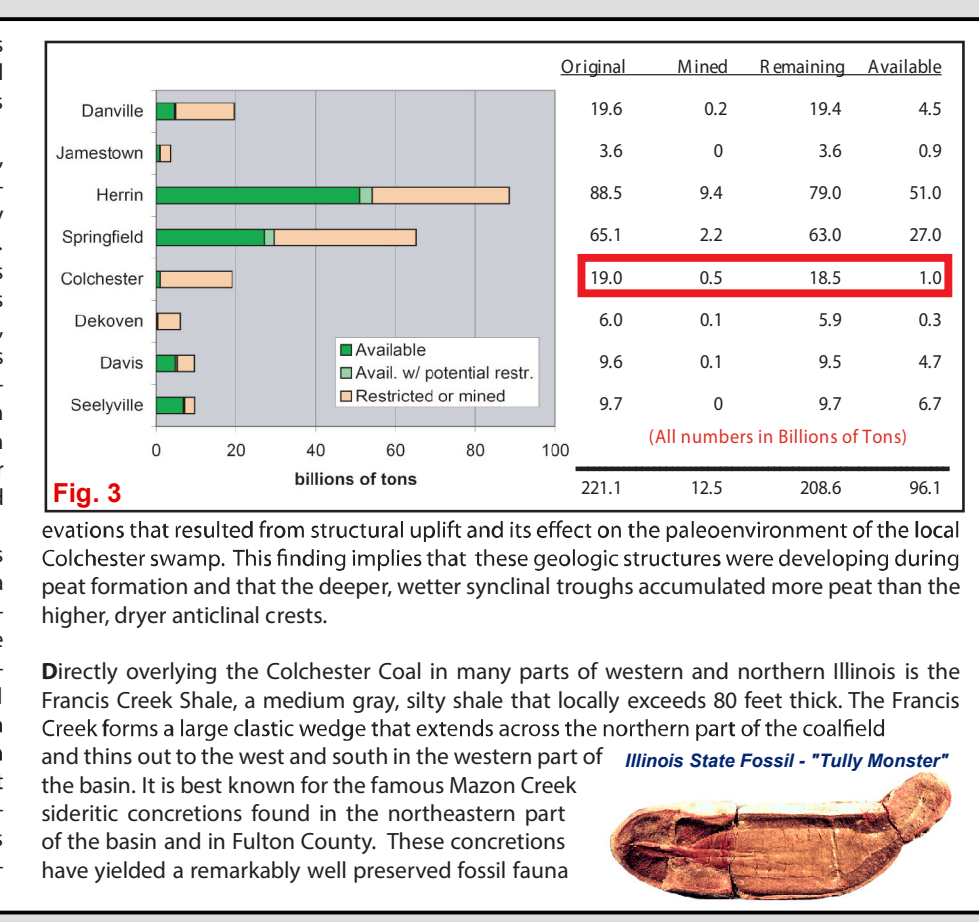

Colchester Coal Elevation

FULTON County