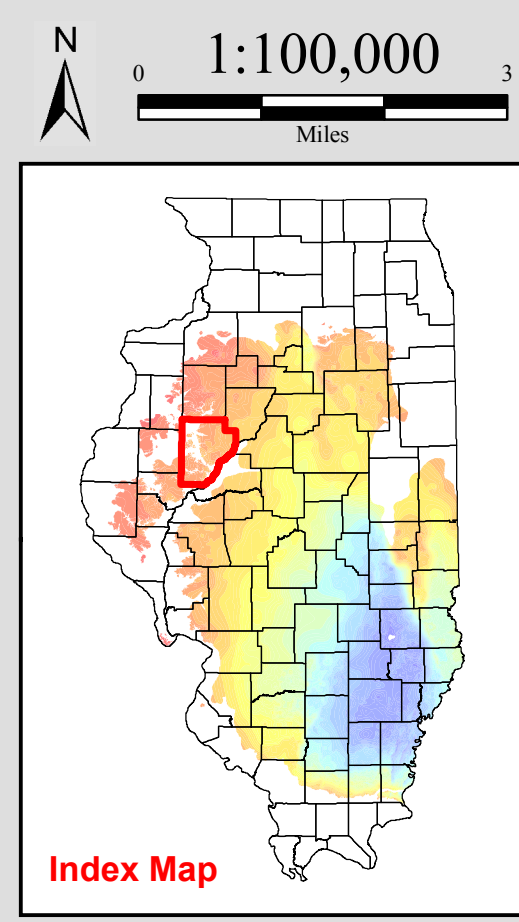

Colchester Coal Elevation

FULTON County