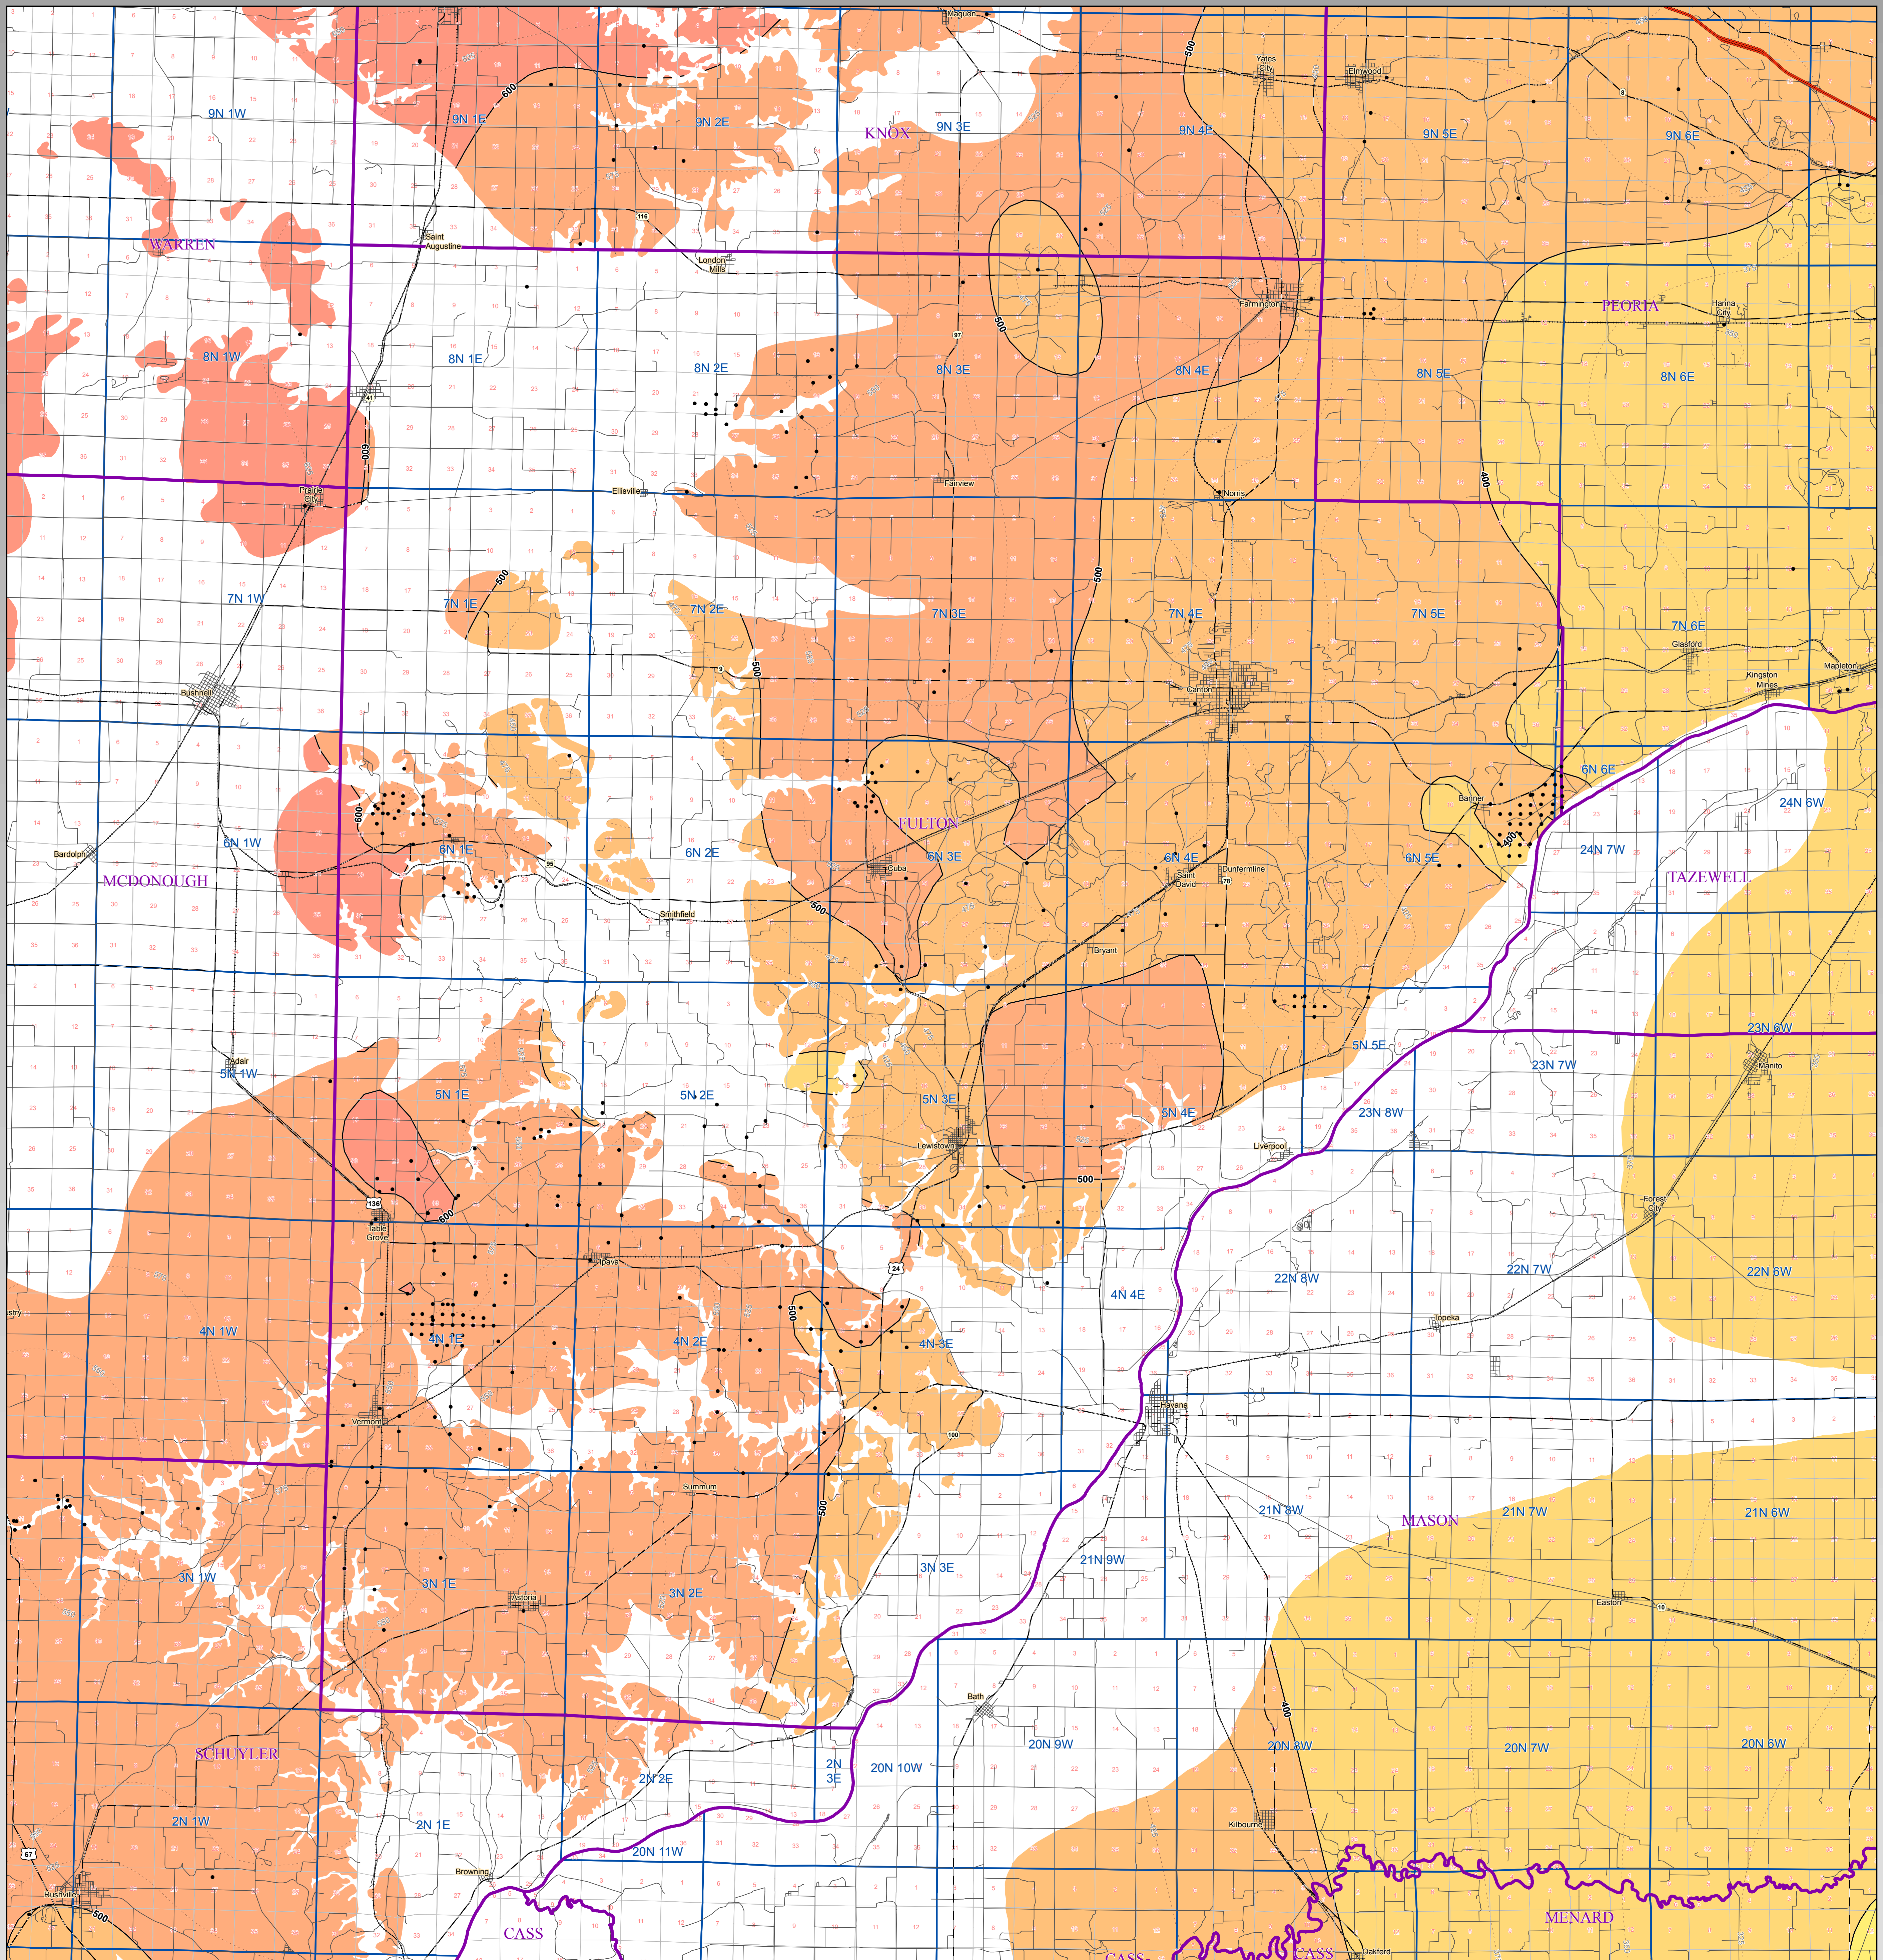

Colchester Coal Elevation

FULTON County