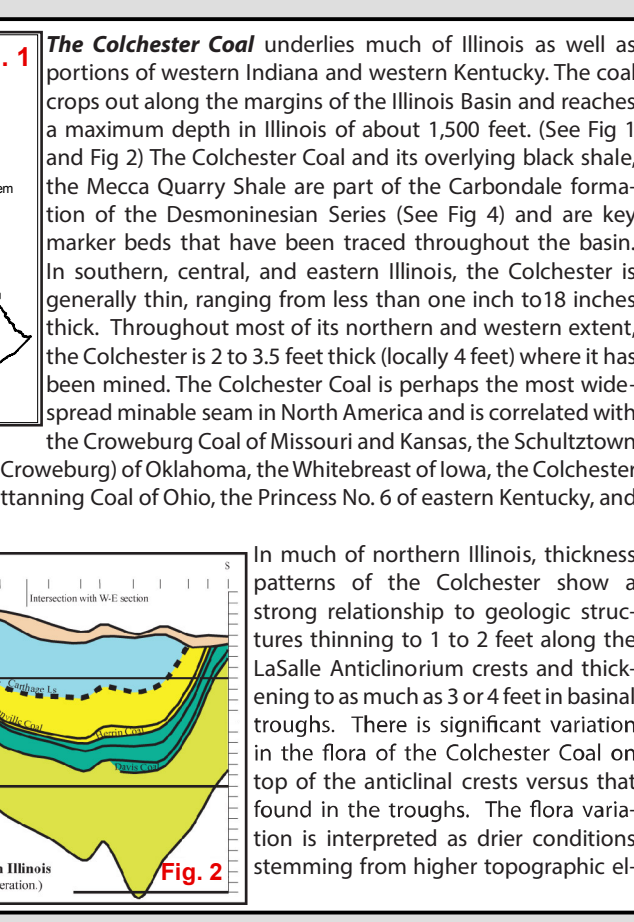

Colchester Coal Elevation

GRUNDY County