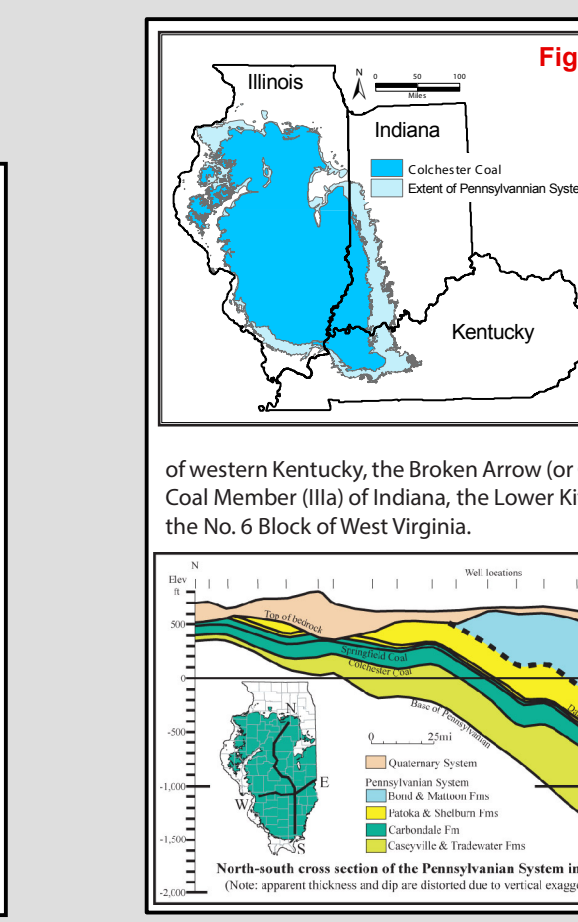

Colchester Coal Elevation

GRUNDY County