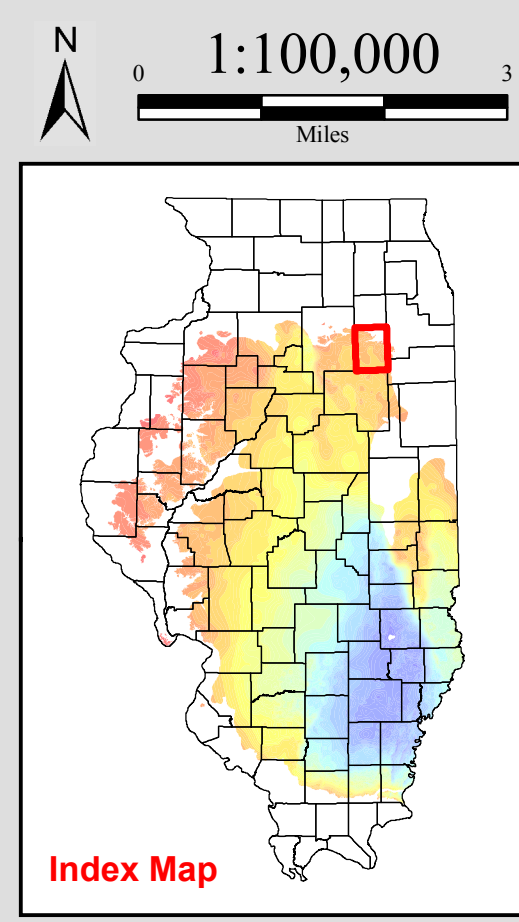

Colchester Coal Elevation

GRUNDY County