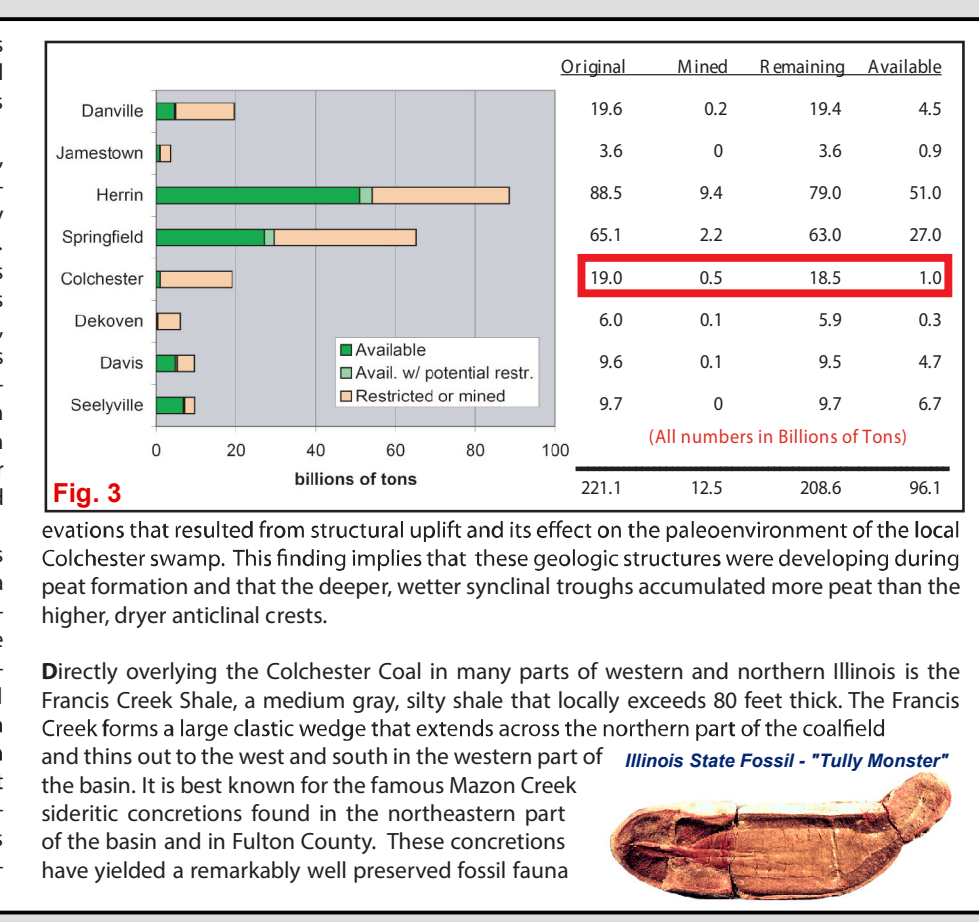

Colchester Coal Elevation

GRUNDY County