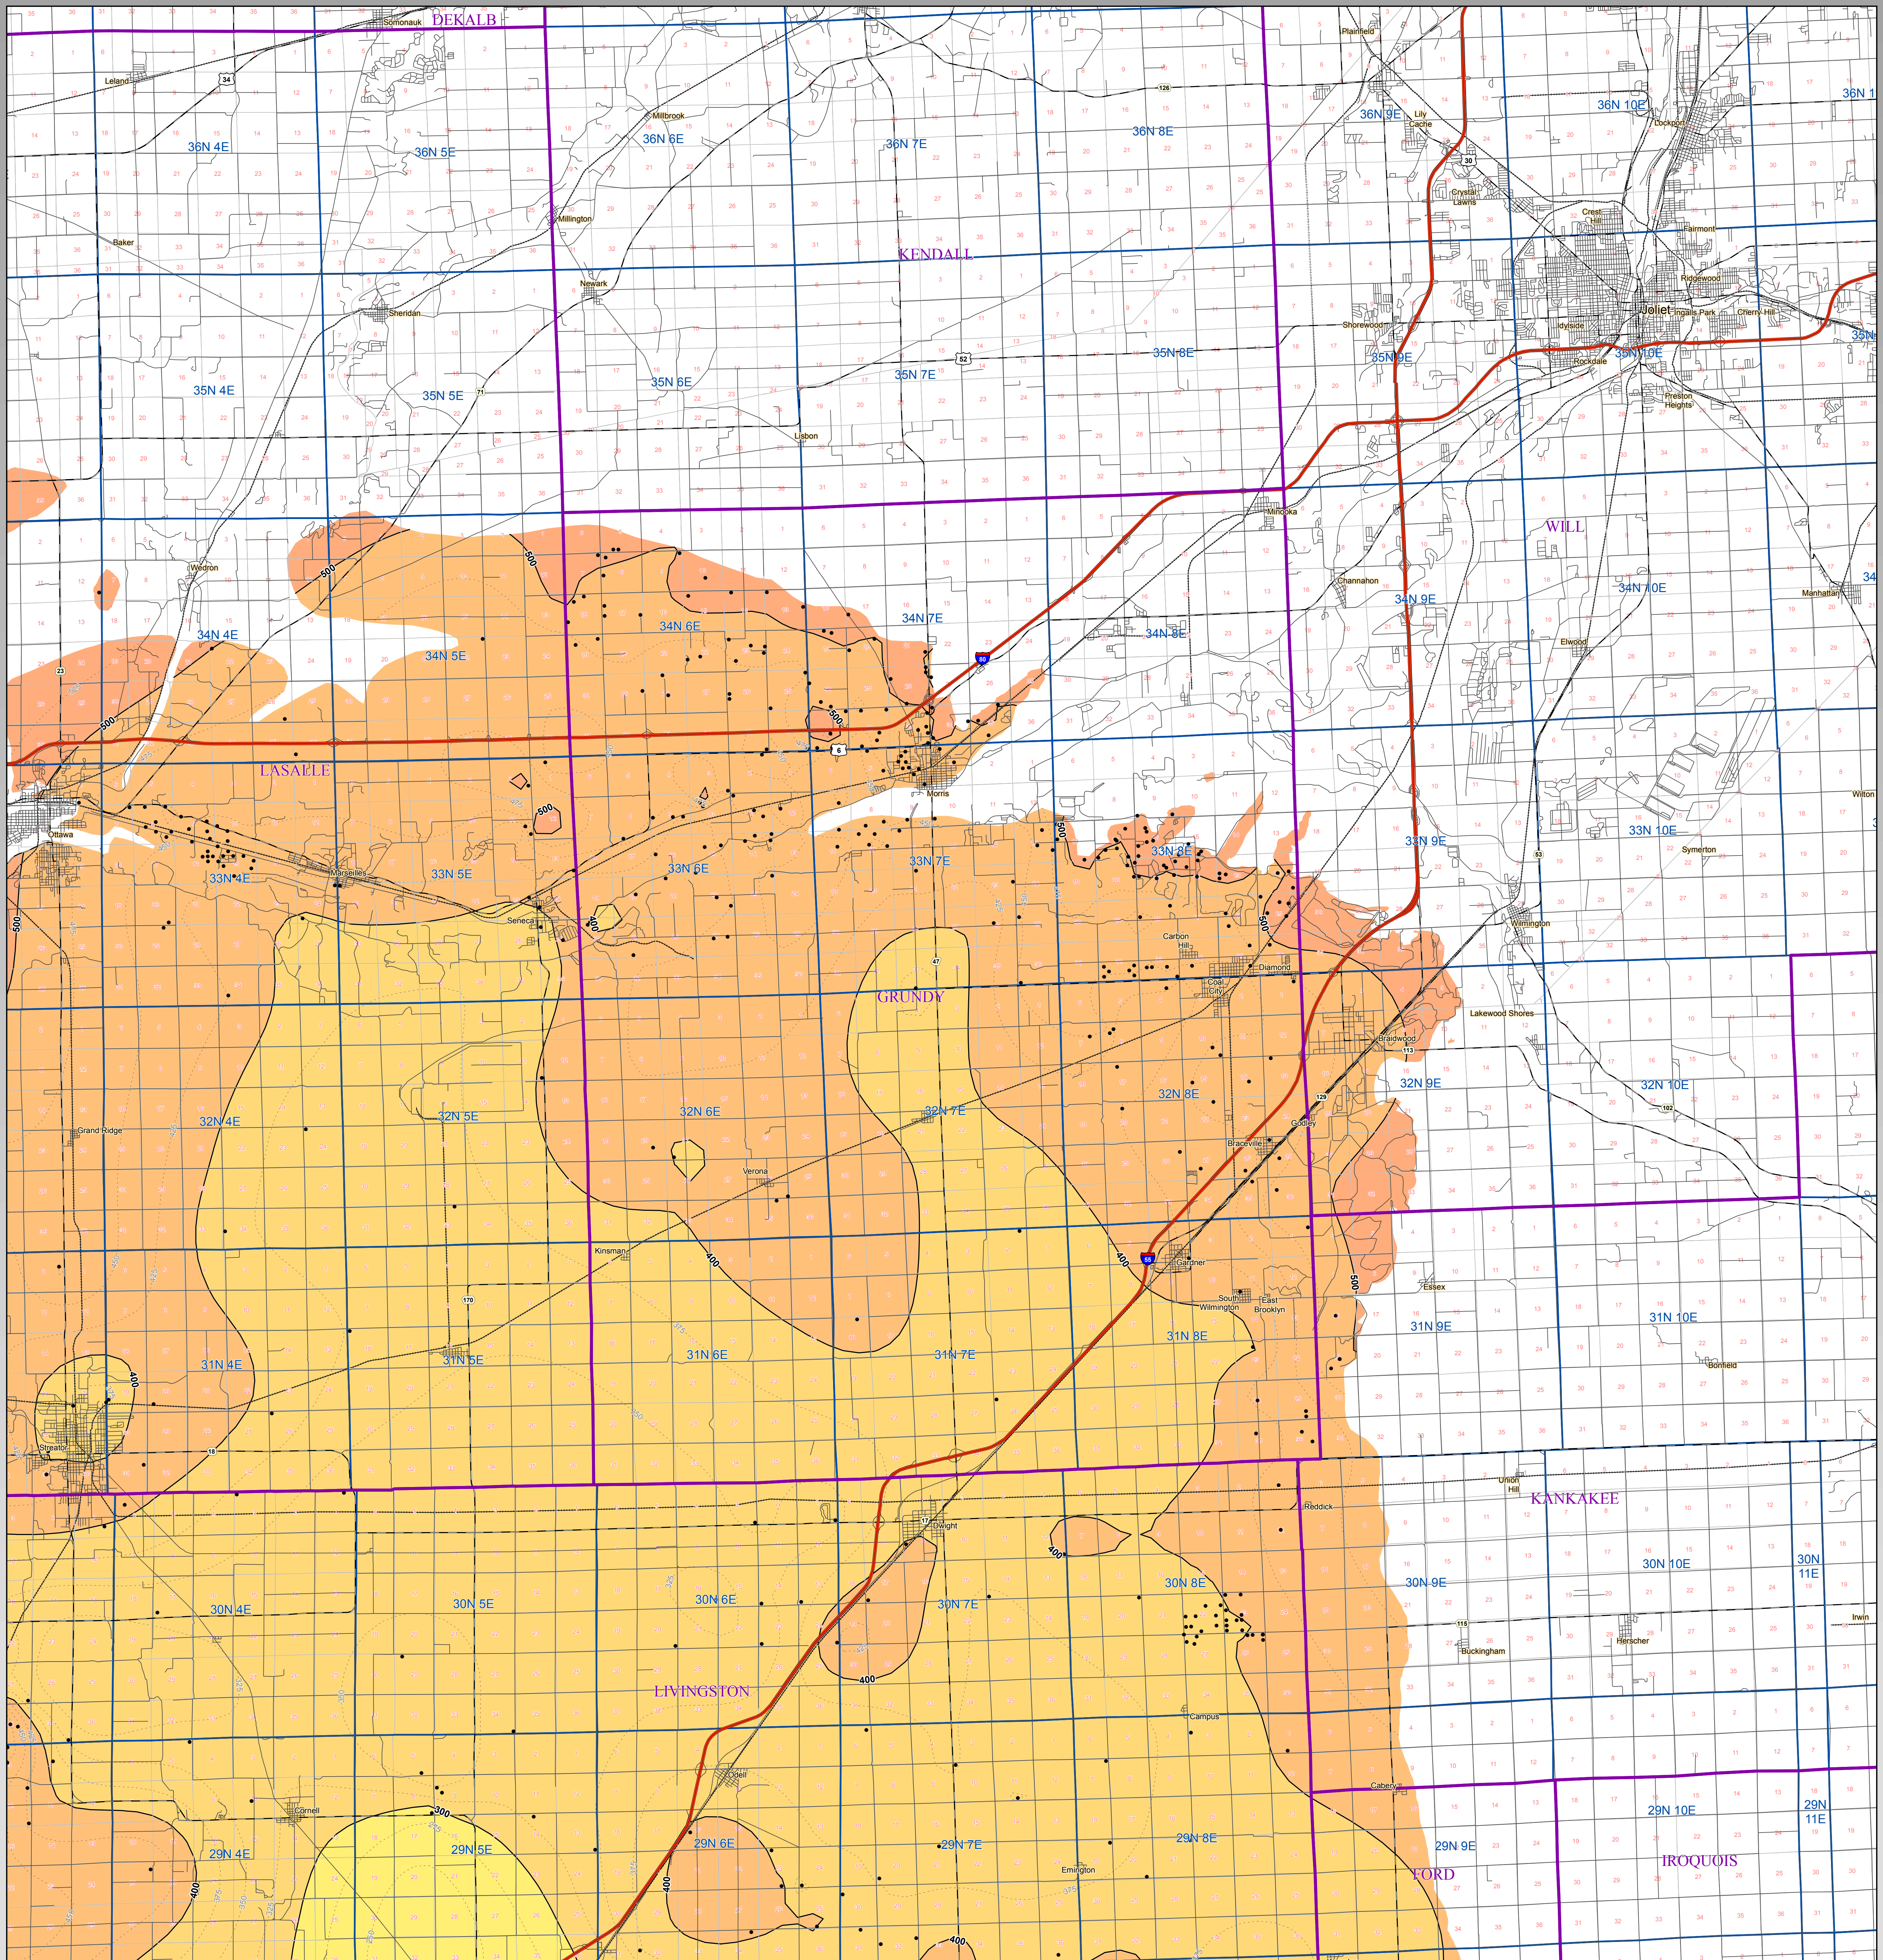

Colchester Coal Elevation

GRUNDY County