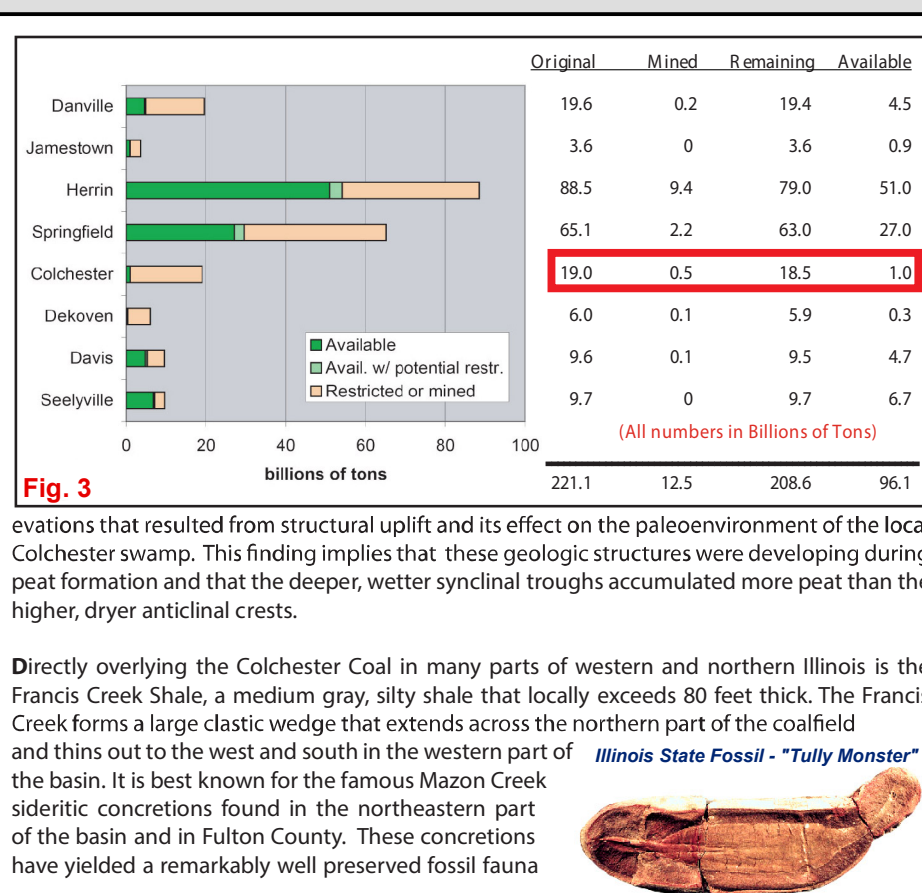

Colchester Coal Elevation

MACON

County