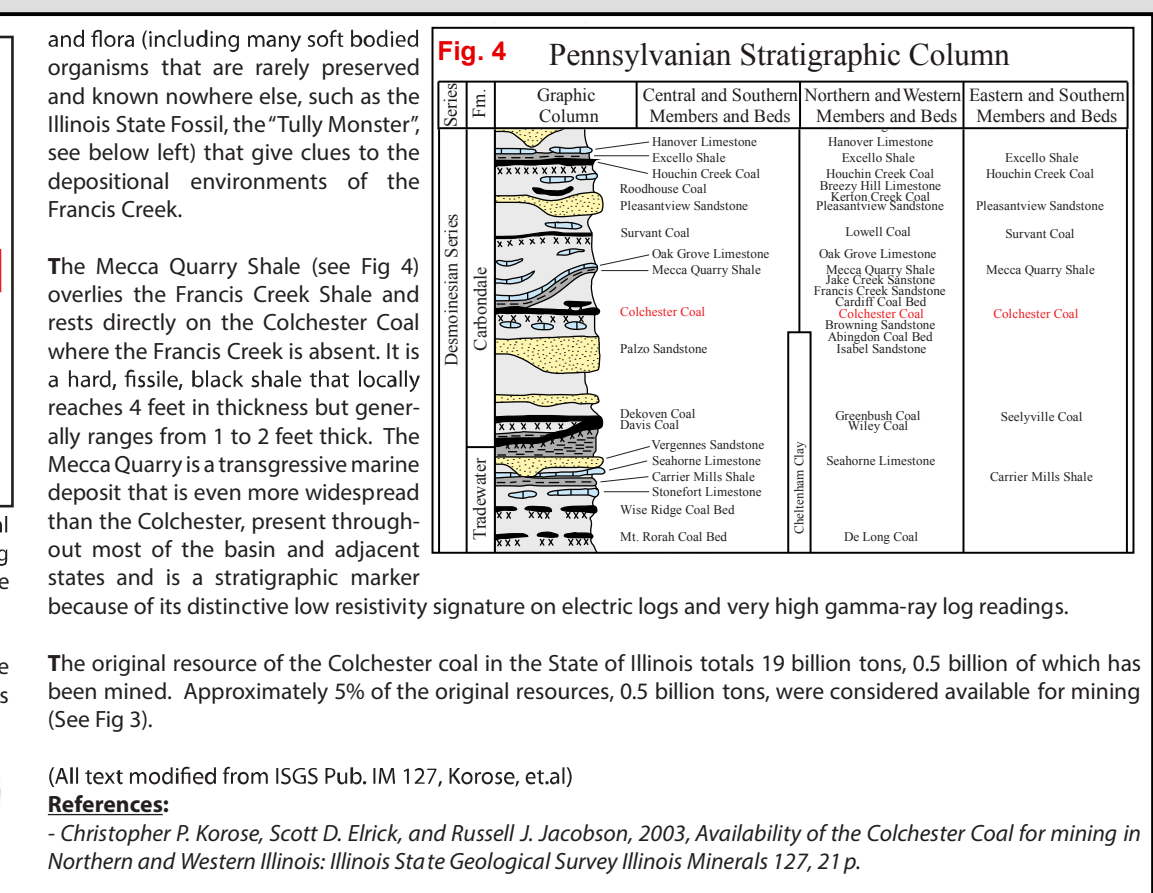

Colchester Coal Elevation

MACON

County