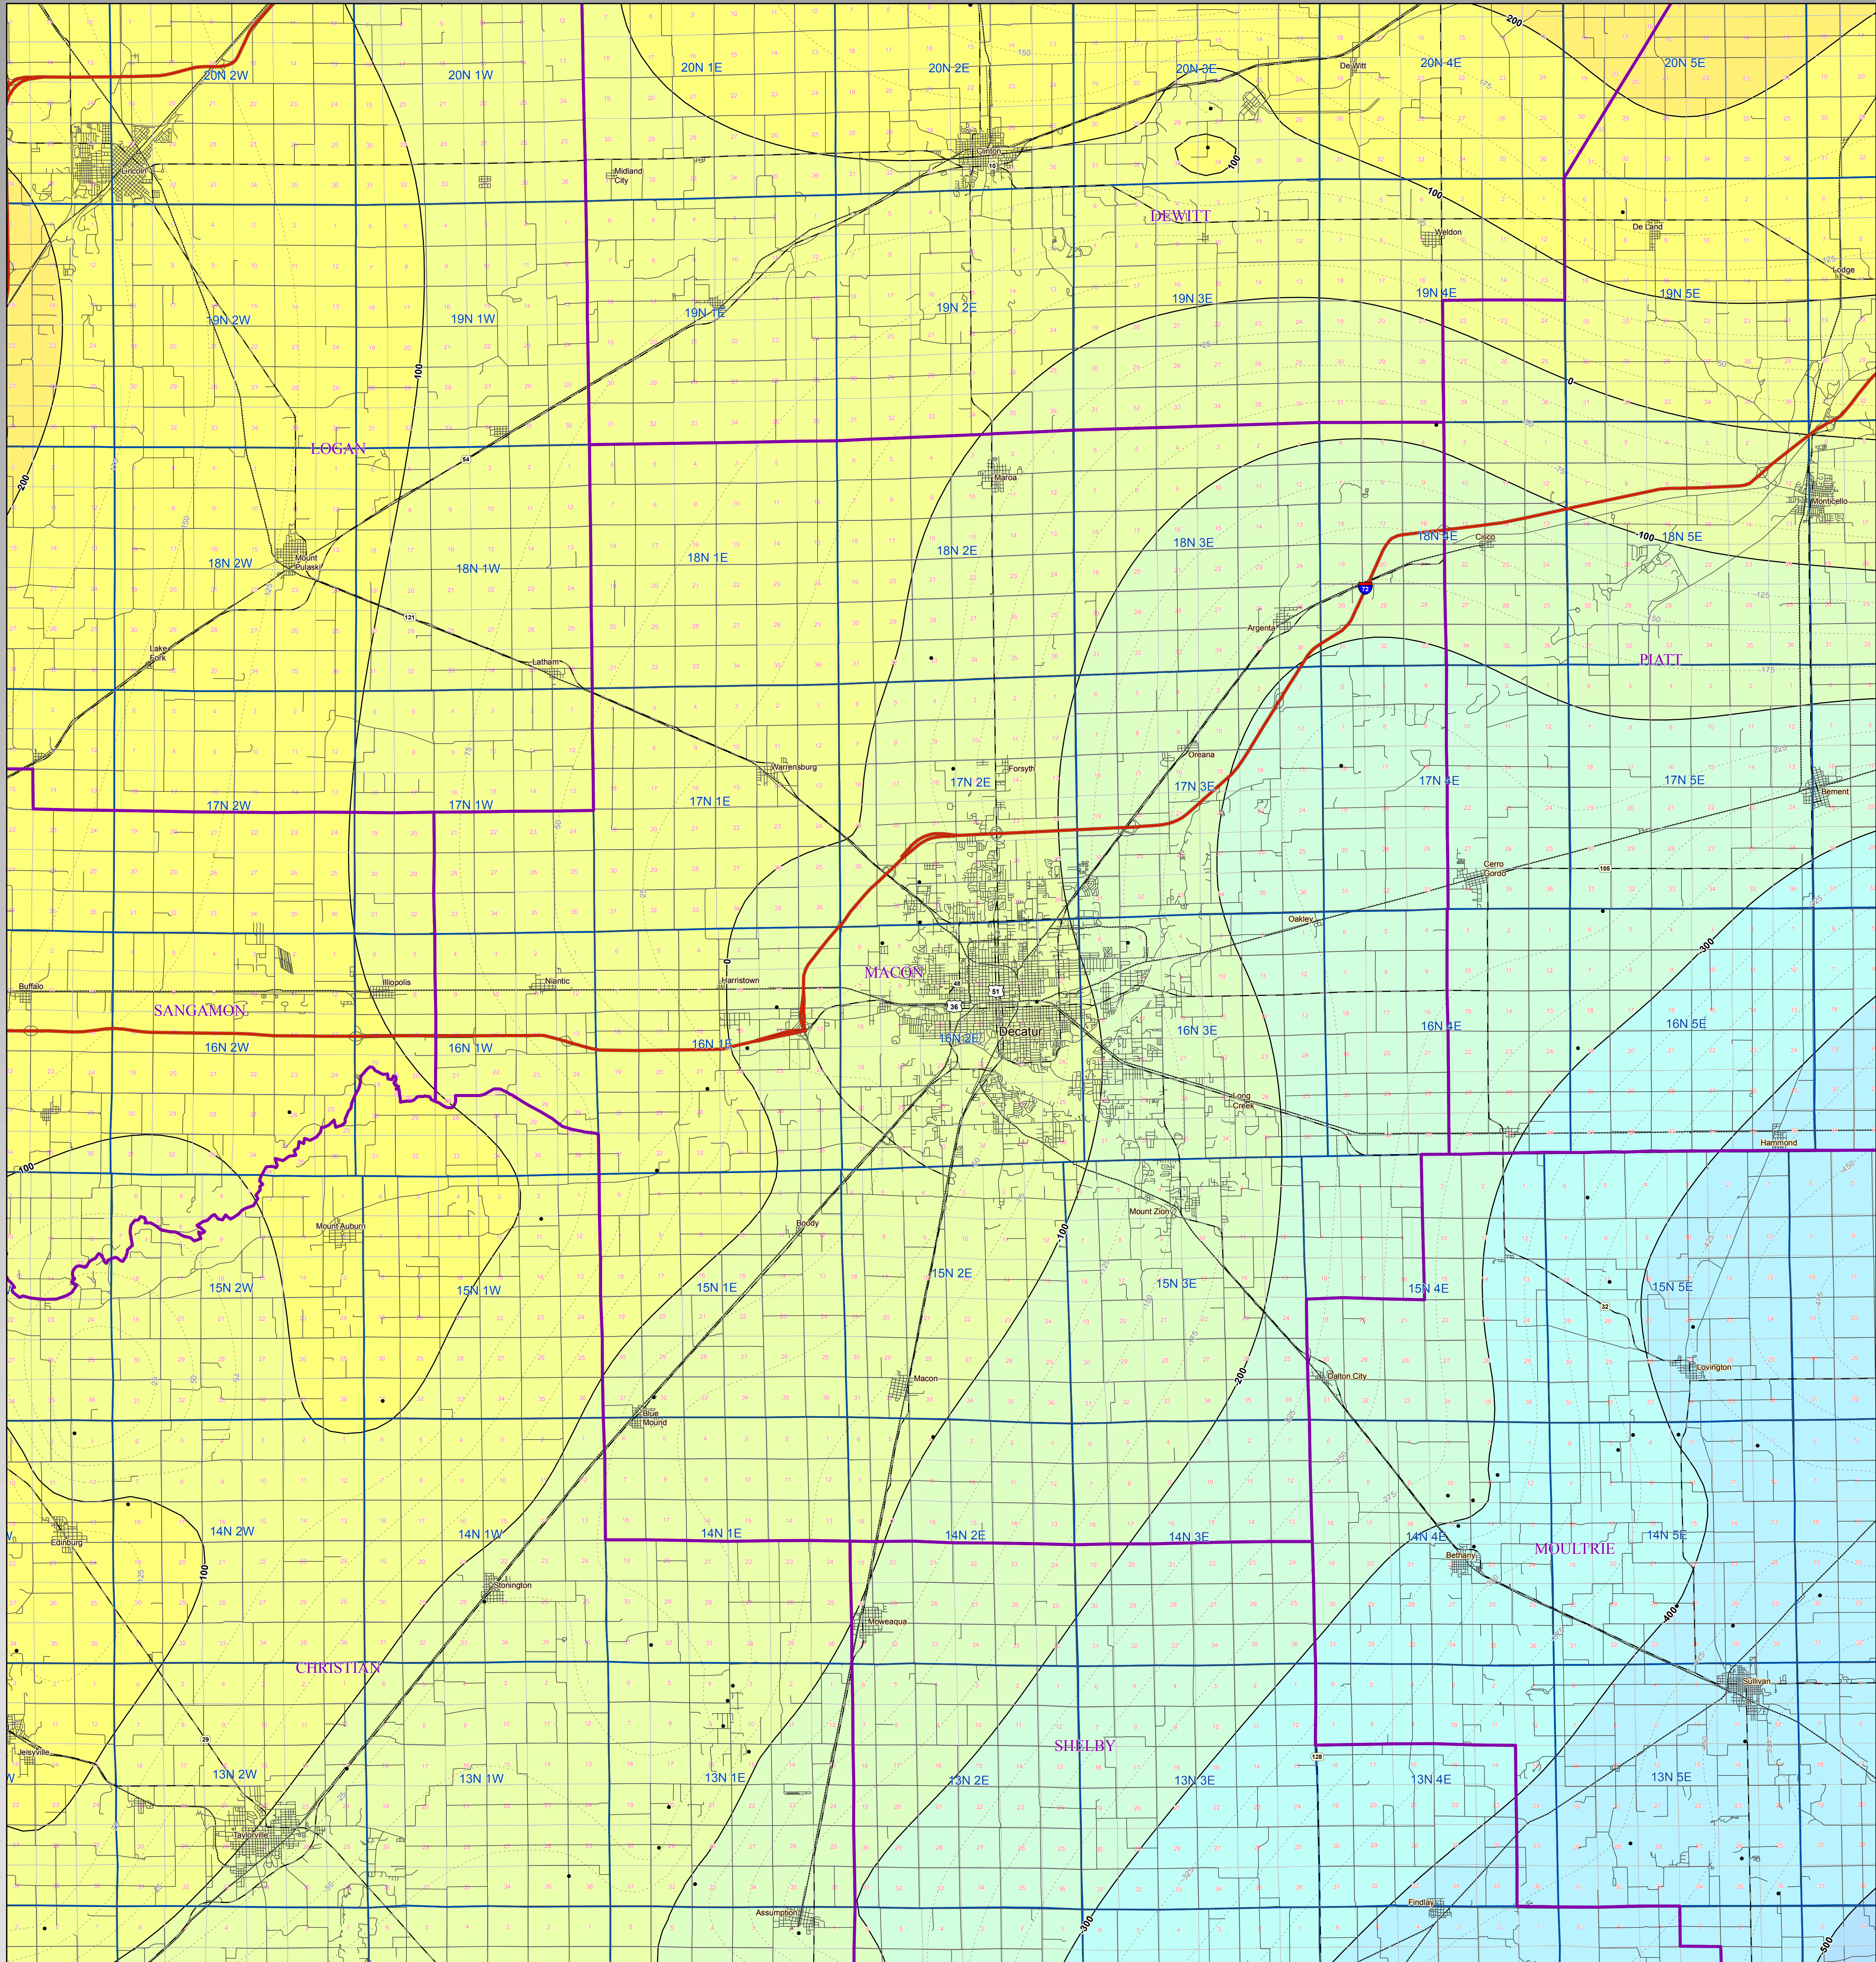

Colchester Coal Elevation

MACON

County