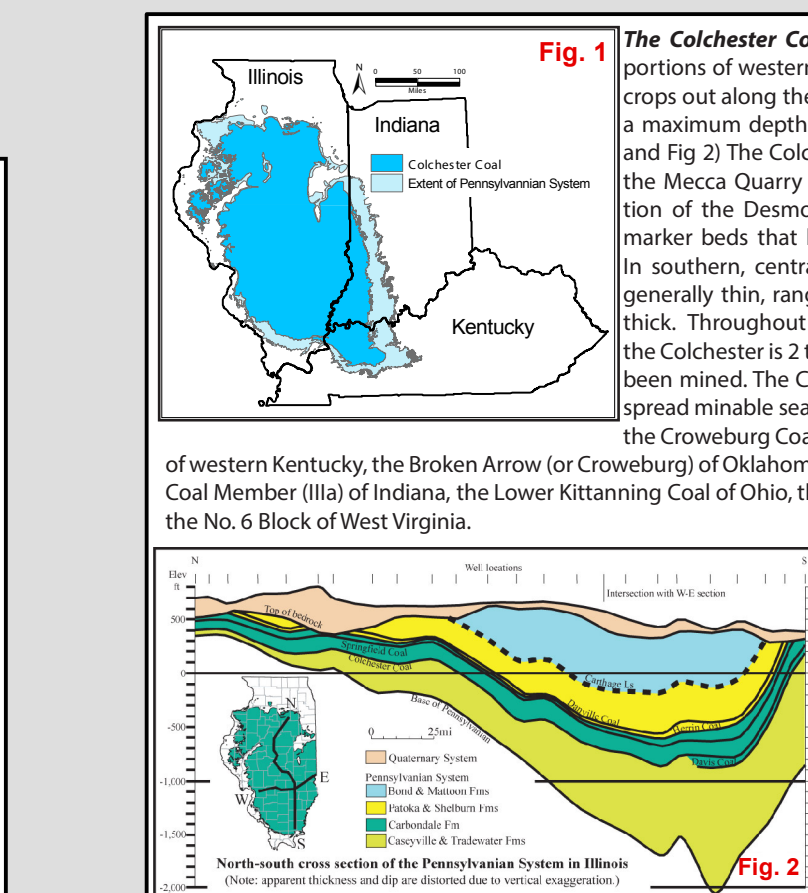

Colchester Coal Elevation

MACON

County