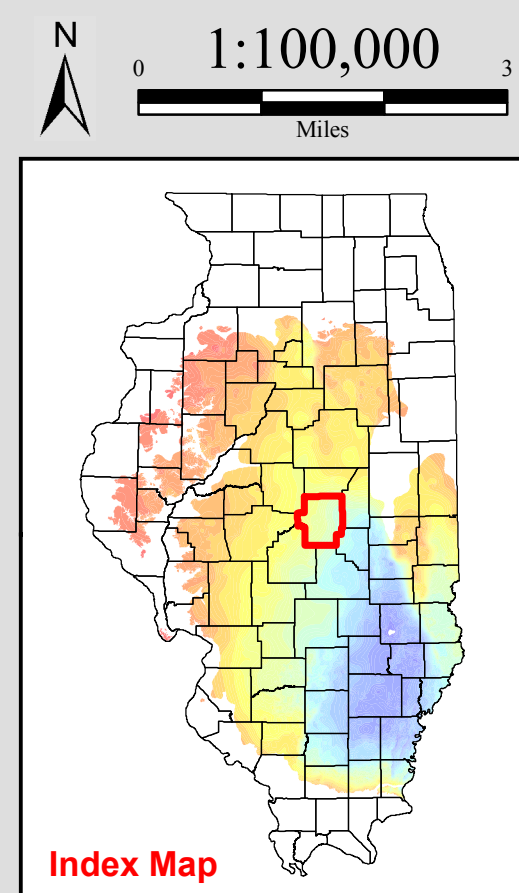

Colchester Coal Elevation

MACON

County