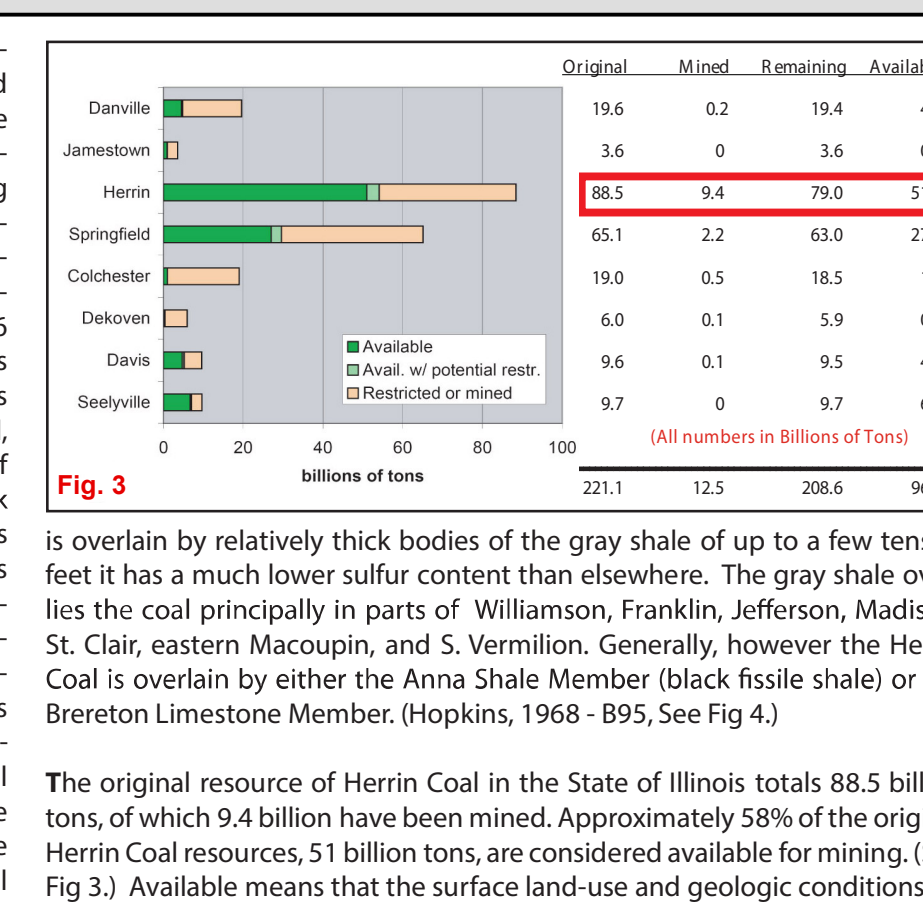

Herrin Coal Elevation MACON County