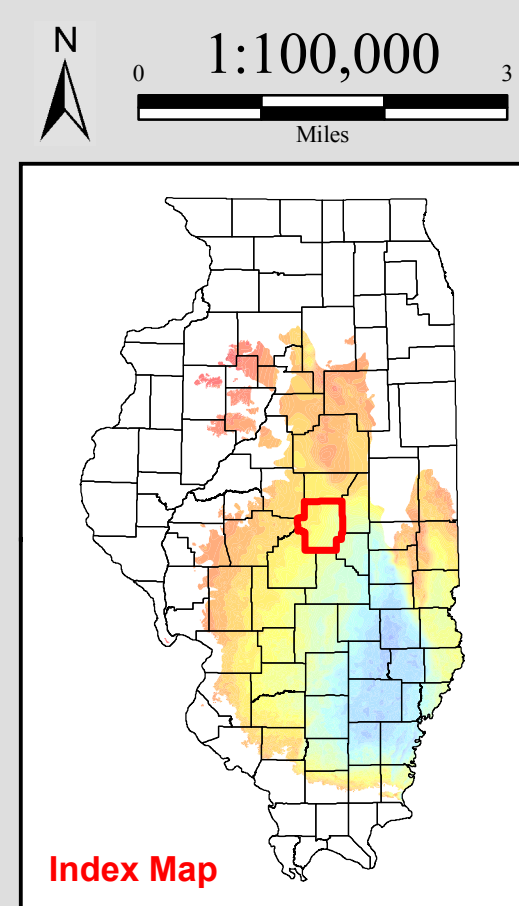

Herrin Coal Elevation MACON County