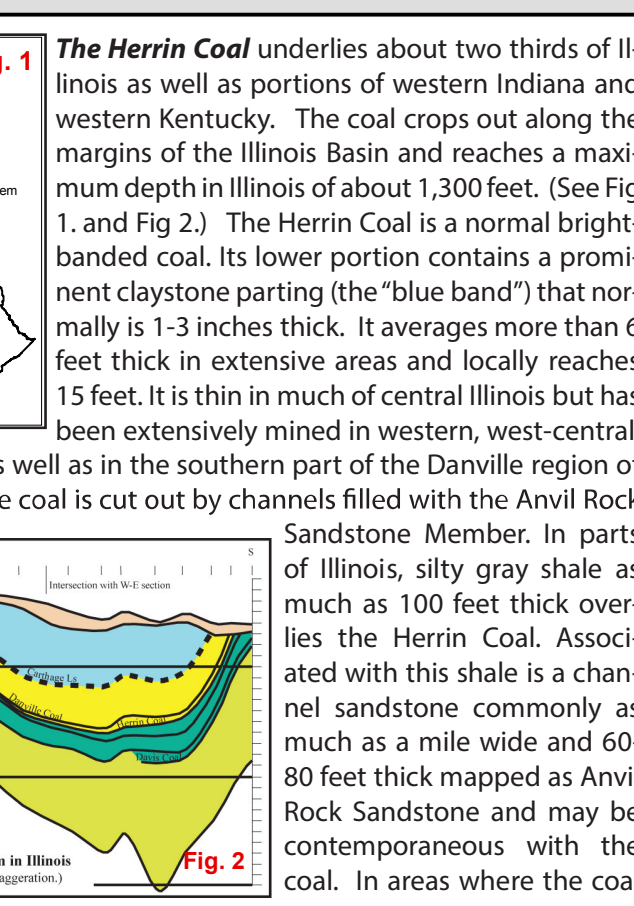

Herrin Coal Elevation MACON County