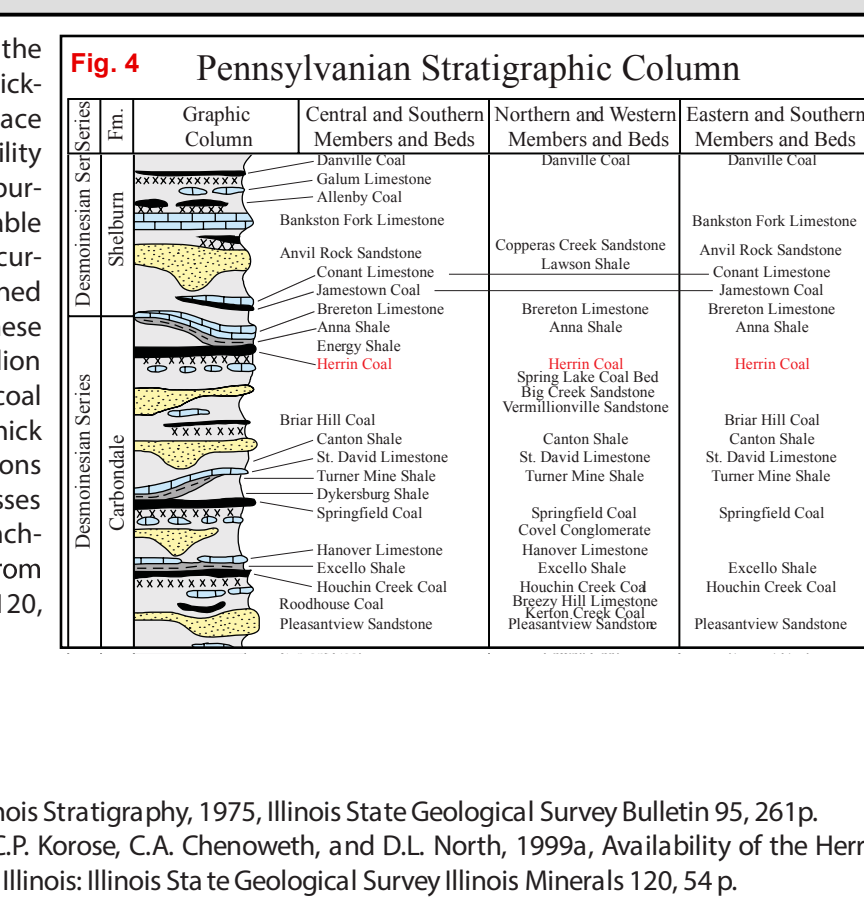

Herrin Coal Elevation MACON County