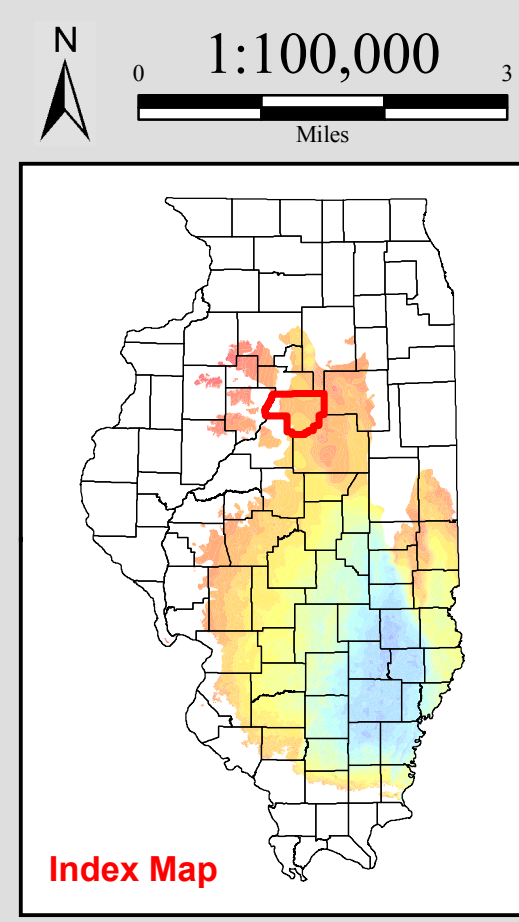

Herrin Coal Elevation

WOODFORD County