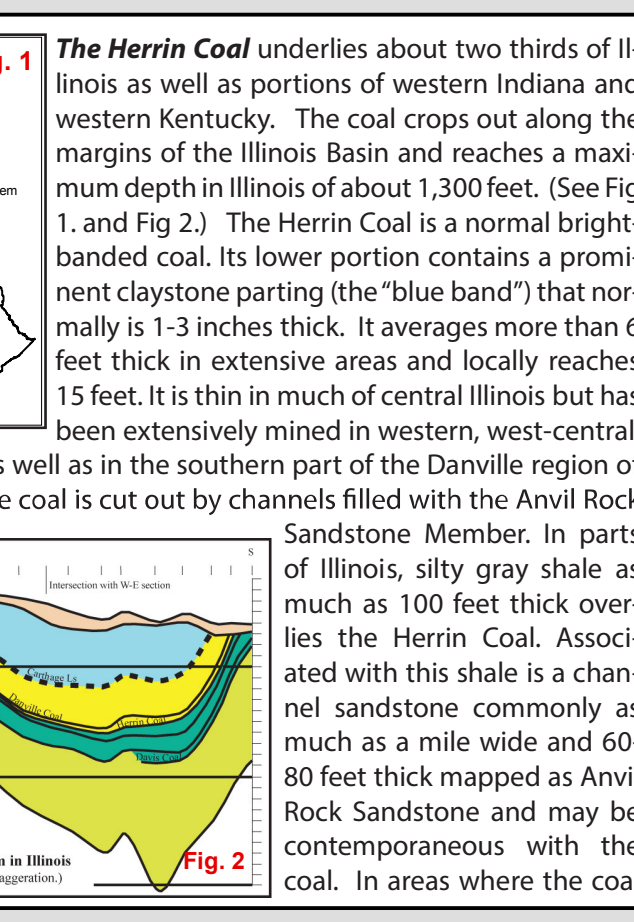

Herrin Coal Elevation

WOODFORD County