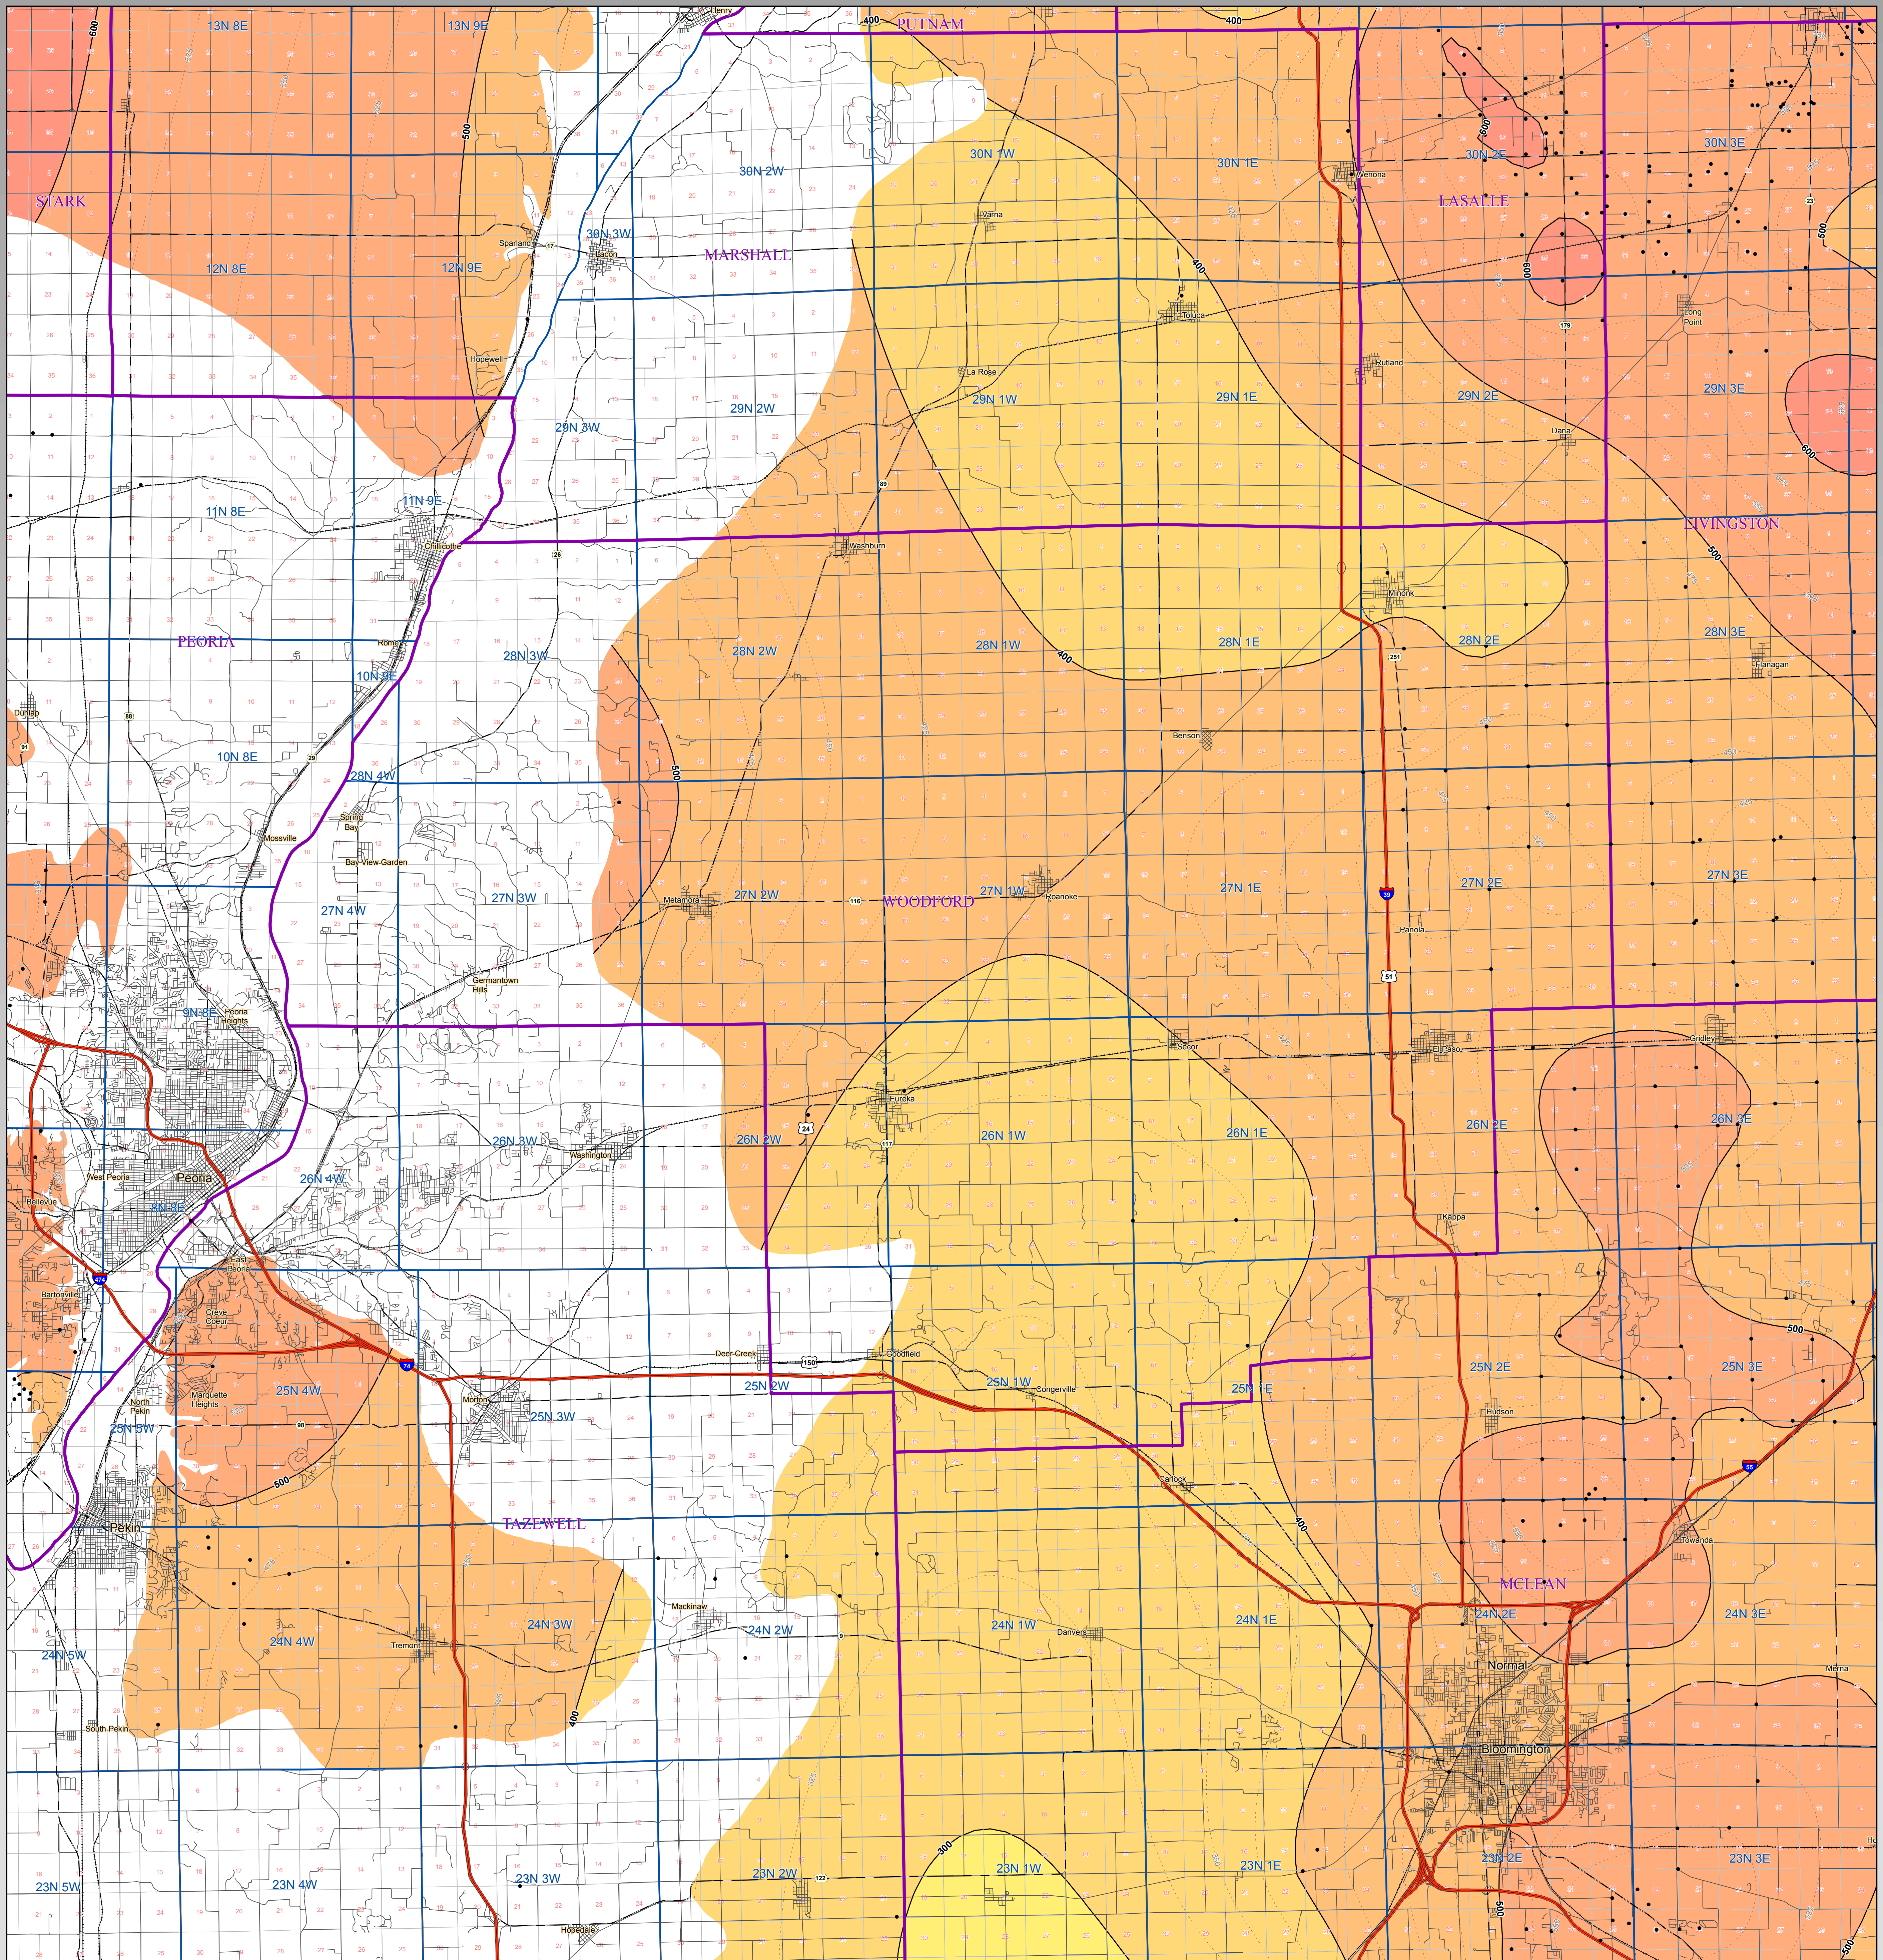

Herrin Coal Elevation

WOODFORD County