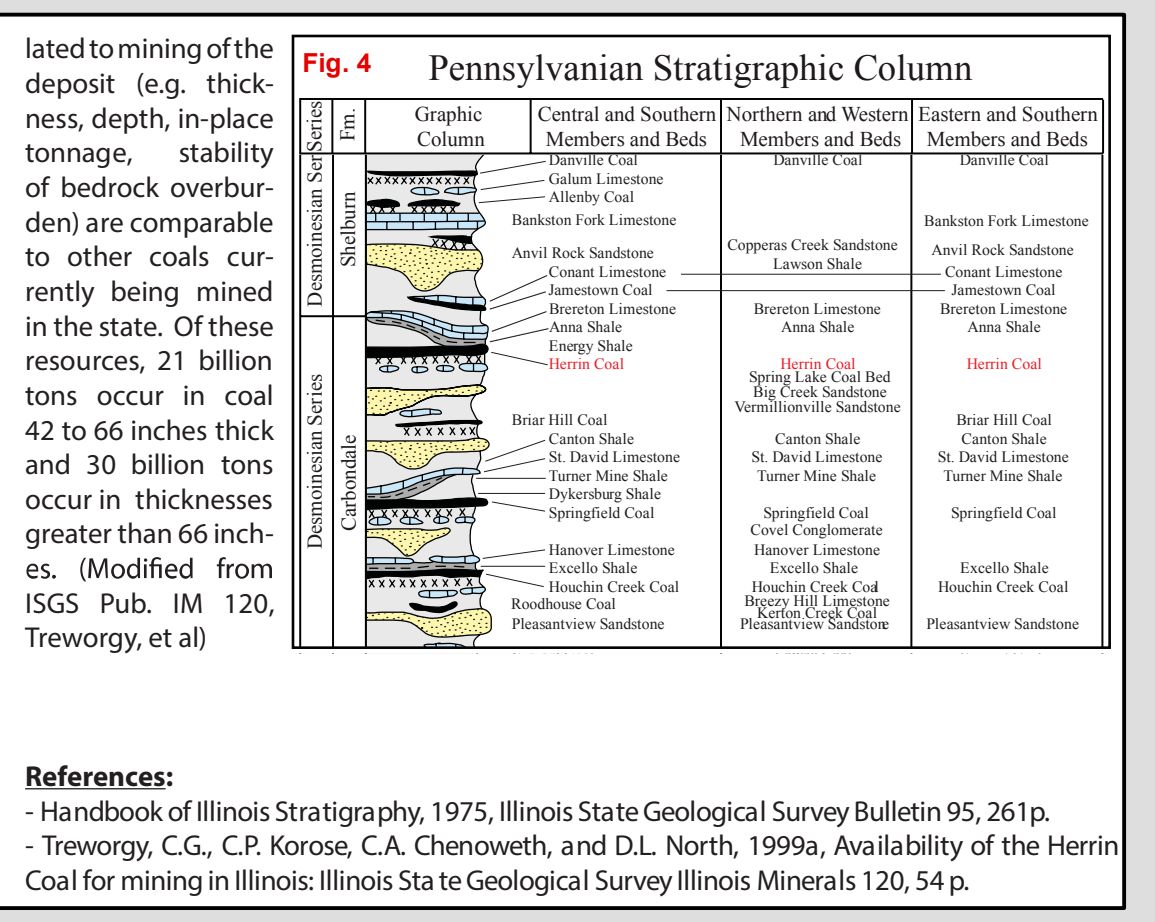

Herrin Coal Elevation

WOODFORD County