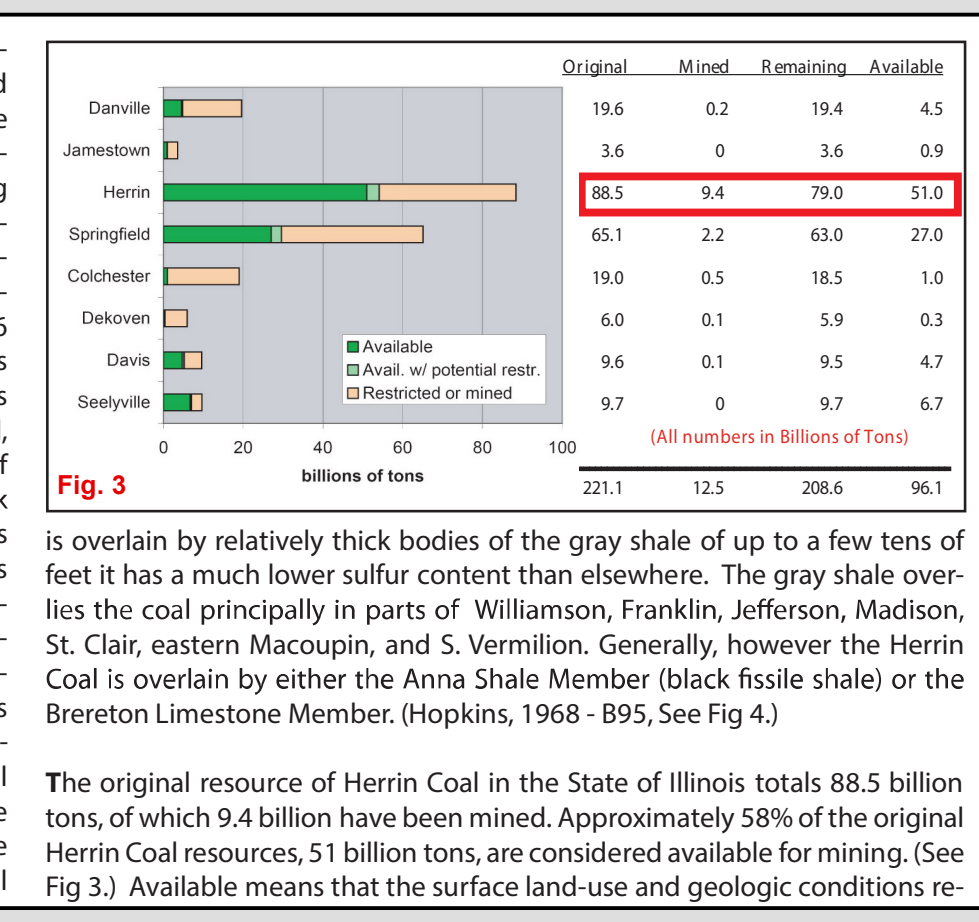

Herrin Coal Elevation

WOODFORD County