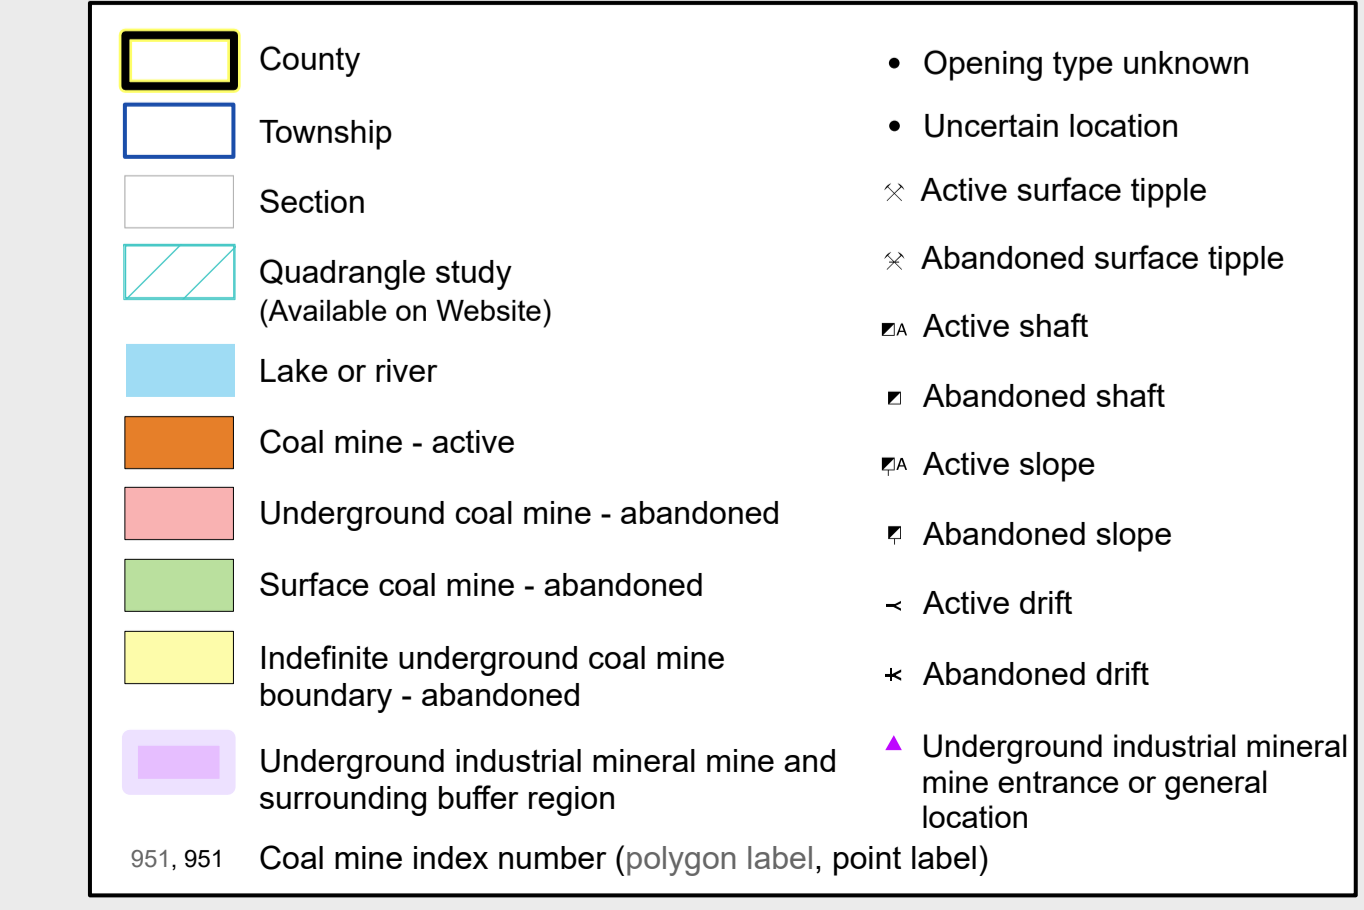

Coal and Nonfuel Mines

Crawford County