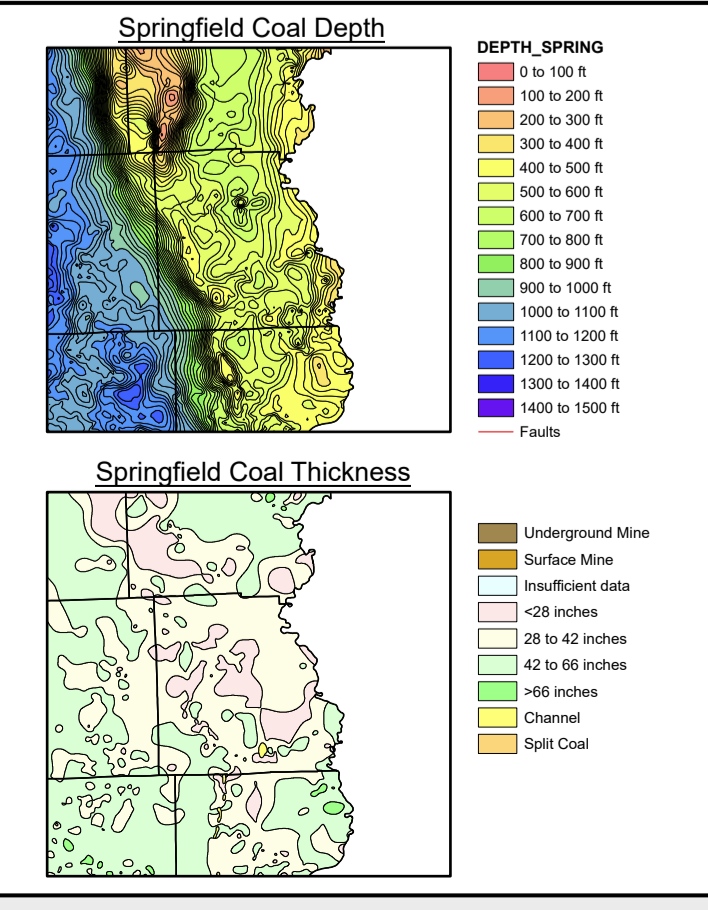

Coal and Nonfuel Mines

Crawford County