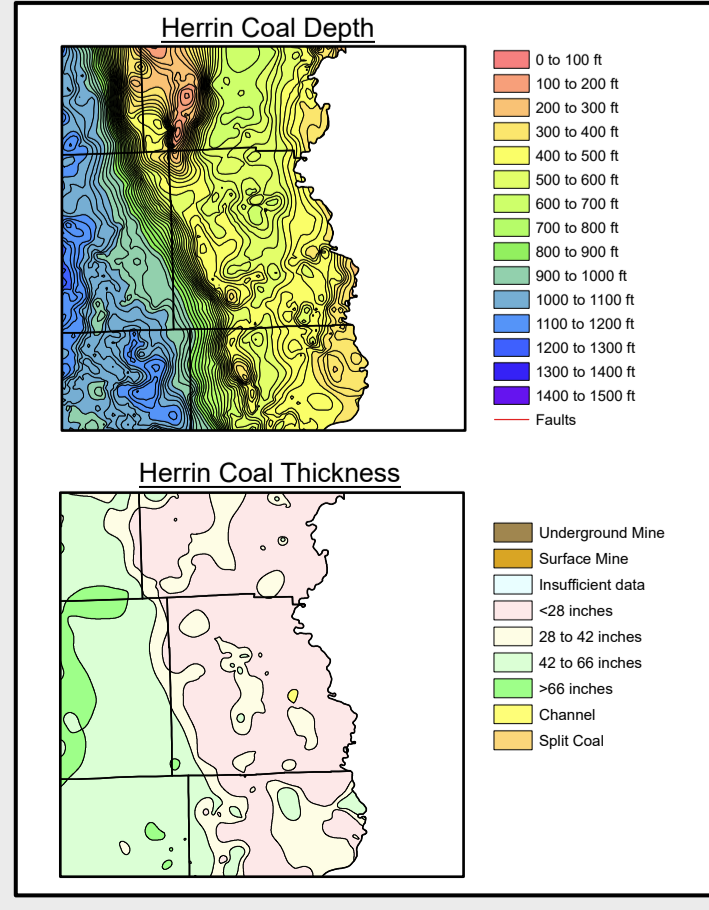

Coal and Nonfuel Mines

Crawford County