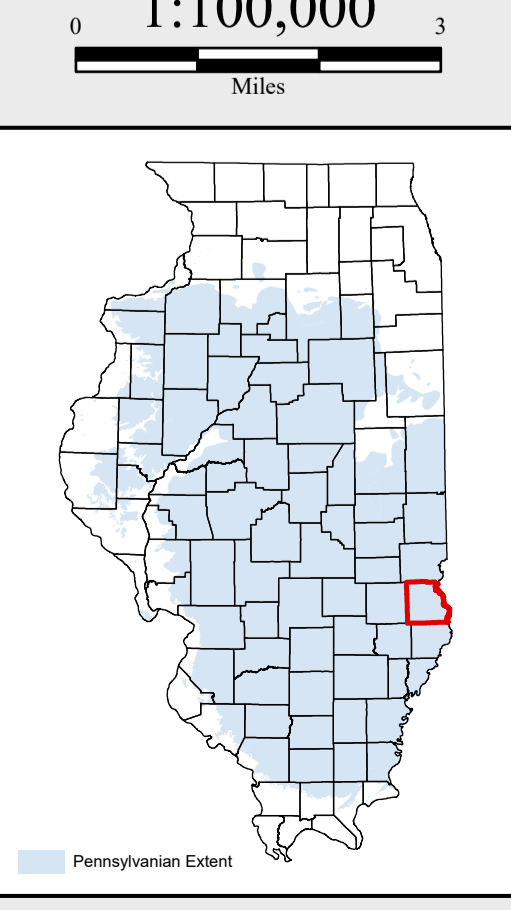

Coal and Nonfuel Mines

Crawford County