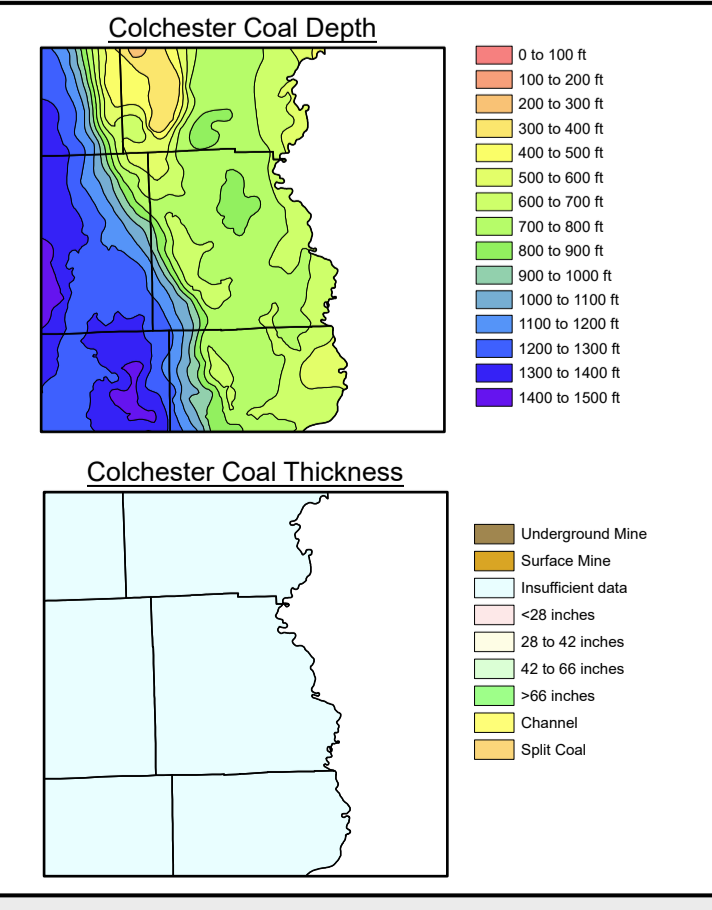

Coal and Nonfuel Mines

Crawford County