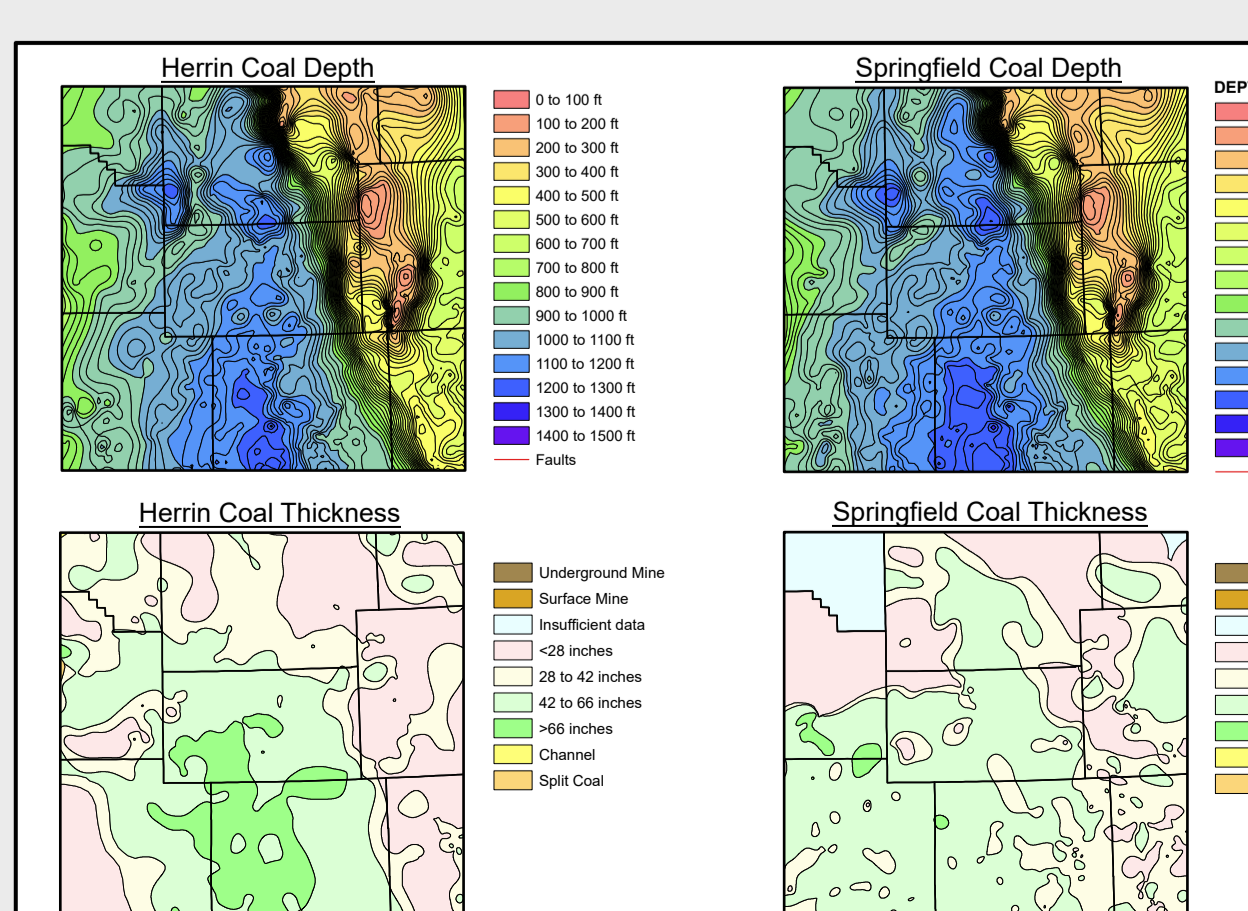

Coal and Nonfuel Mines Cumberland County