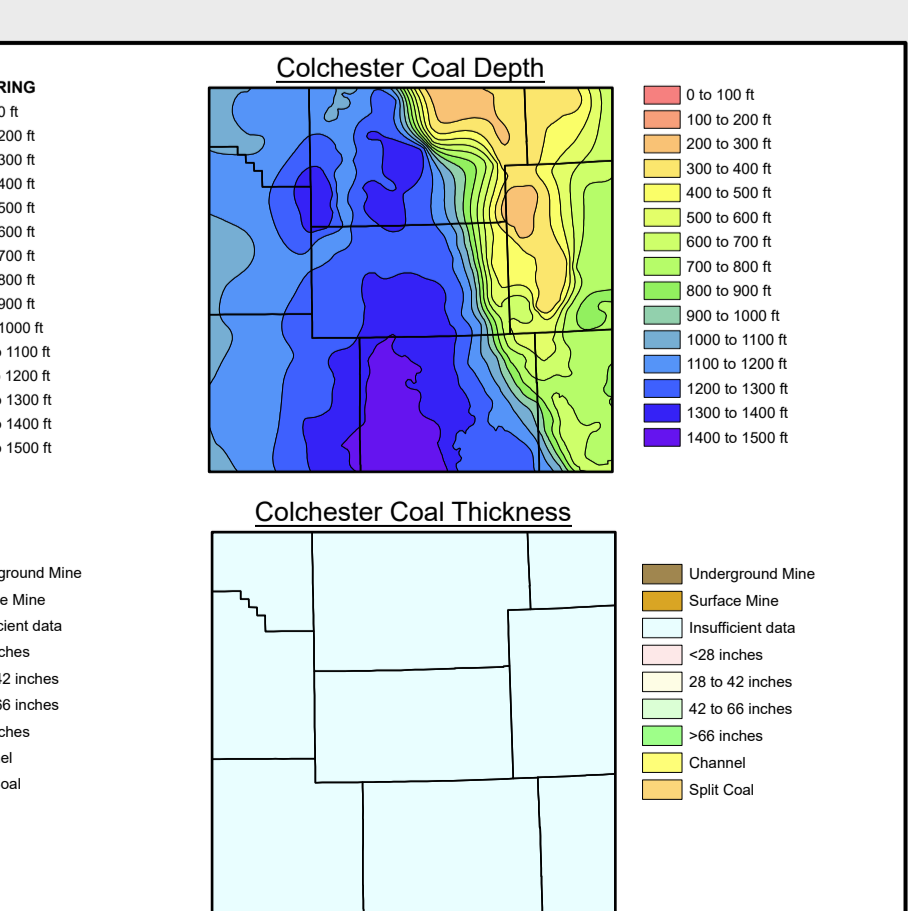

Coal and Nonfuel Mines Cumberland County