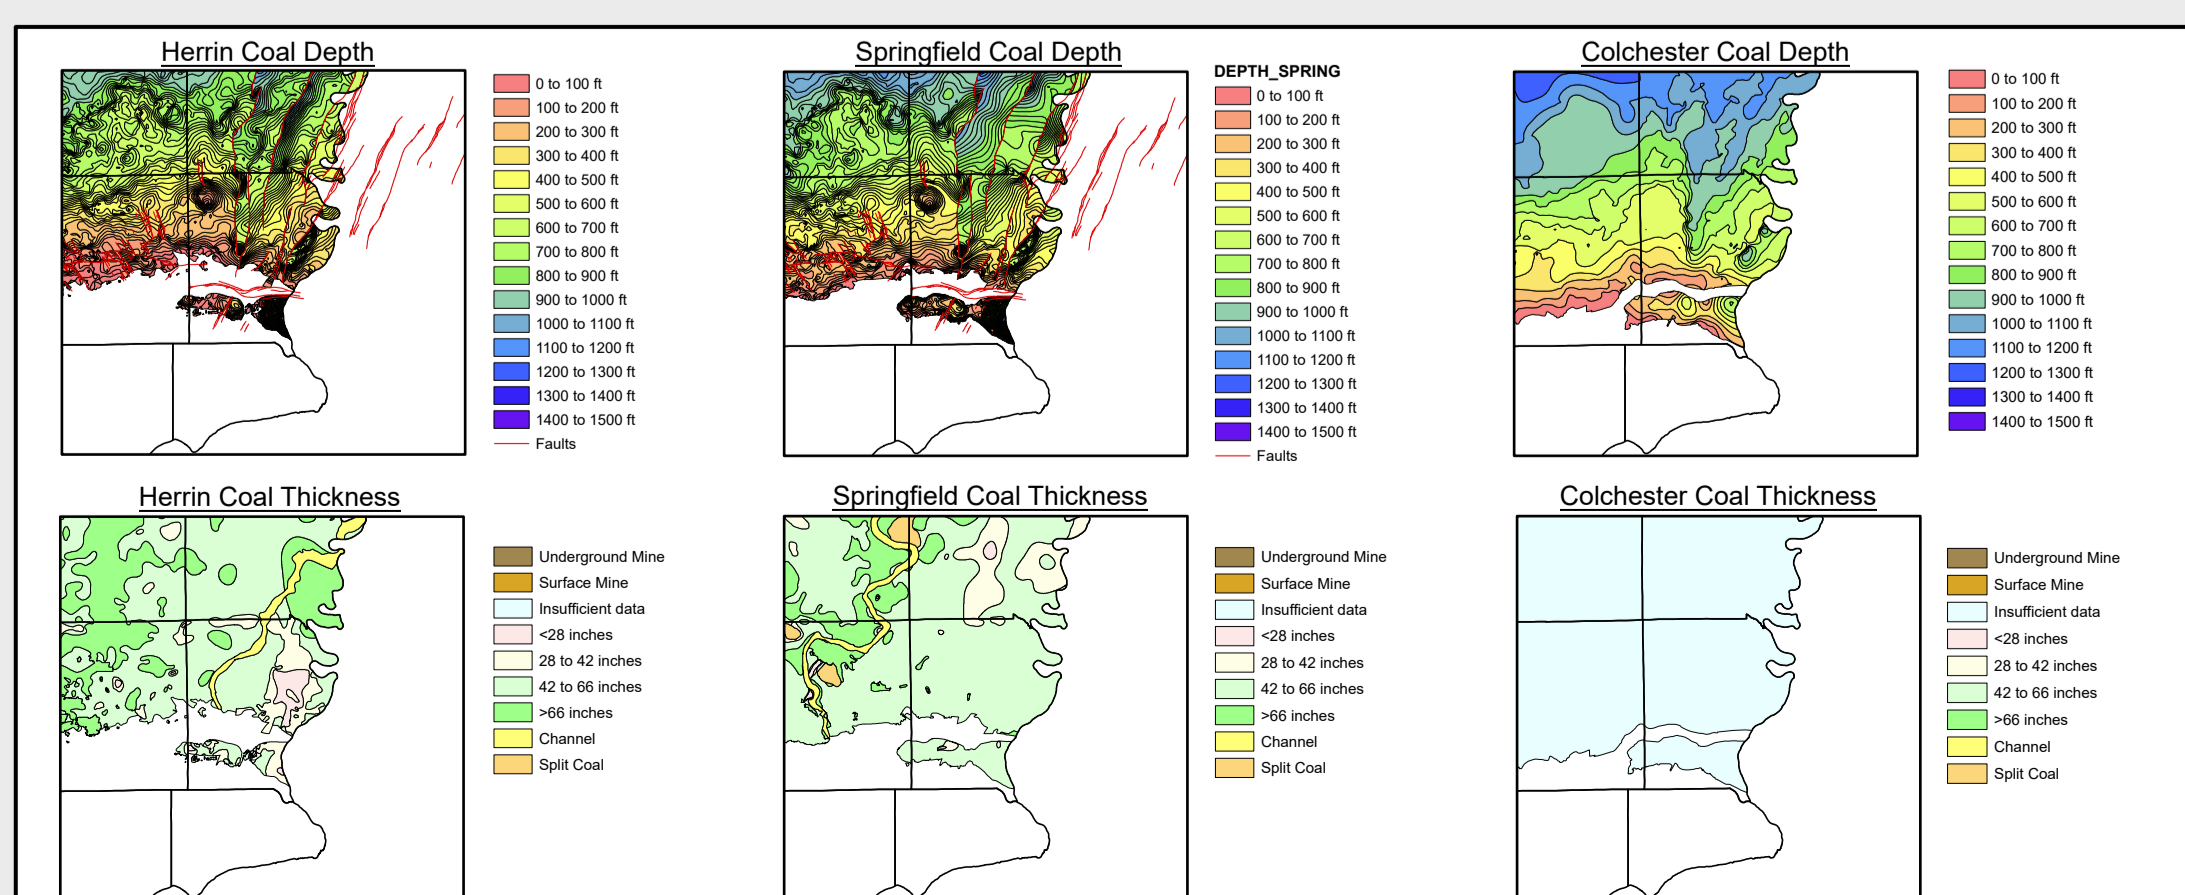

Coal Mines - Other Coals and Nonfuel Mines

Gallatin County