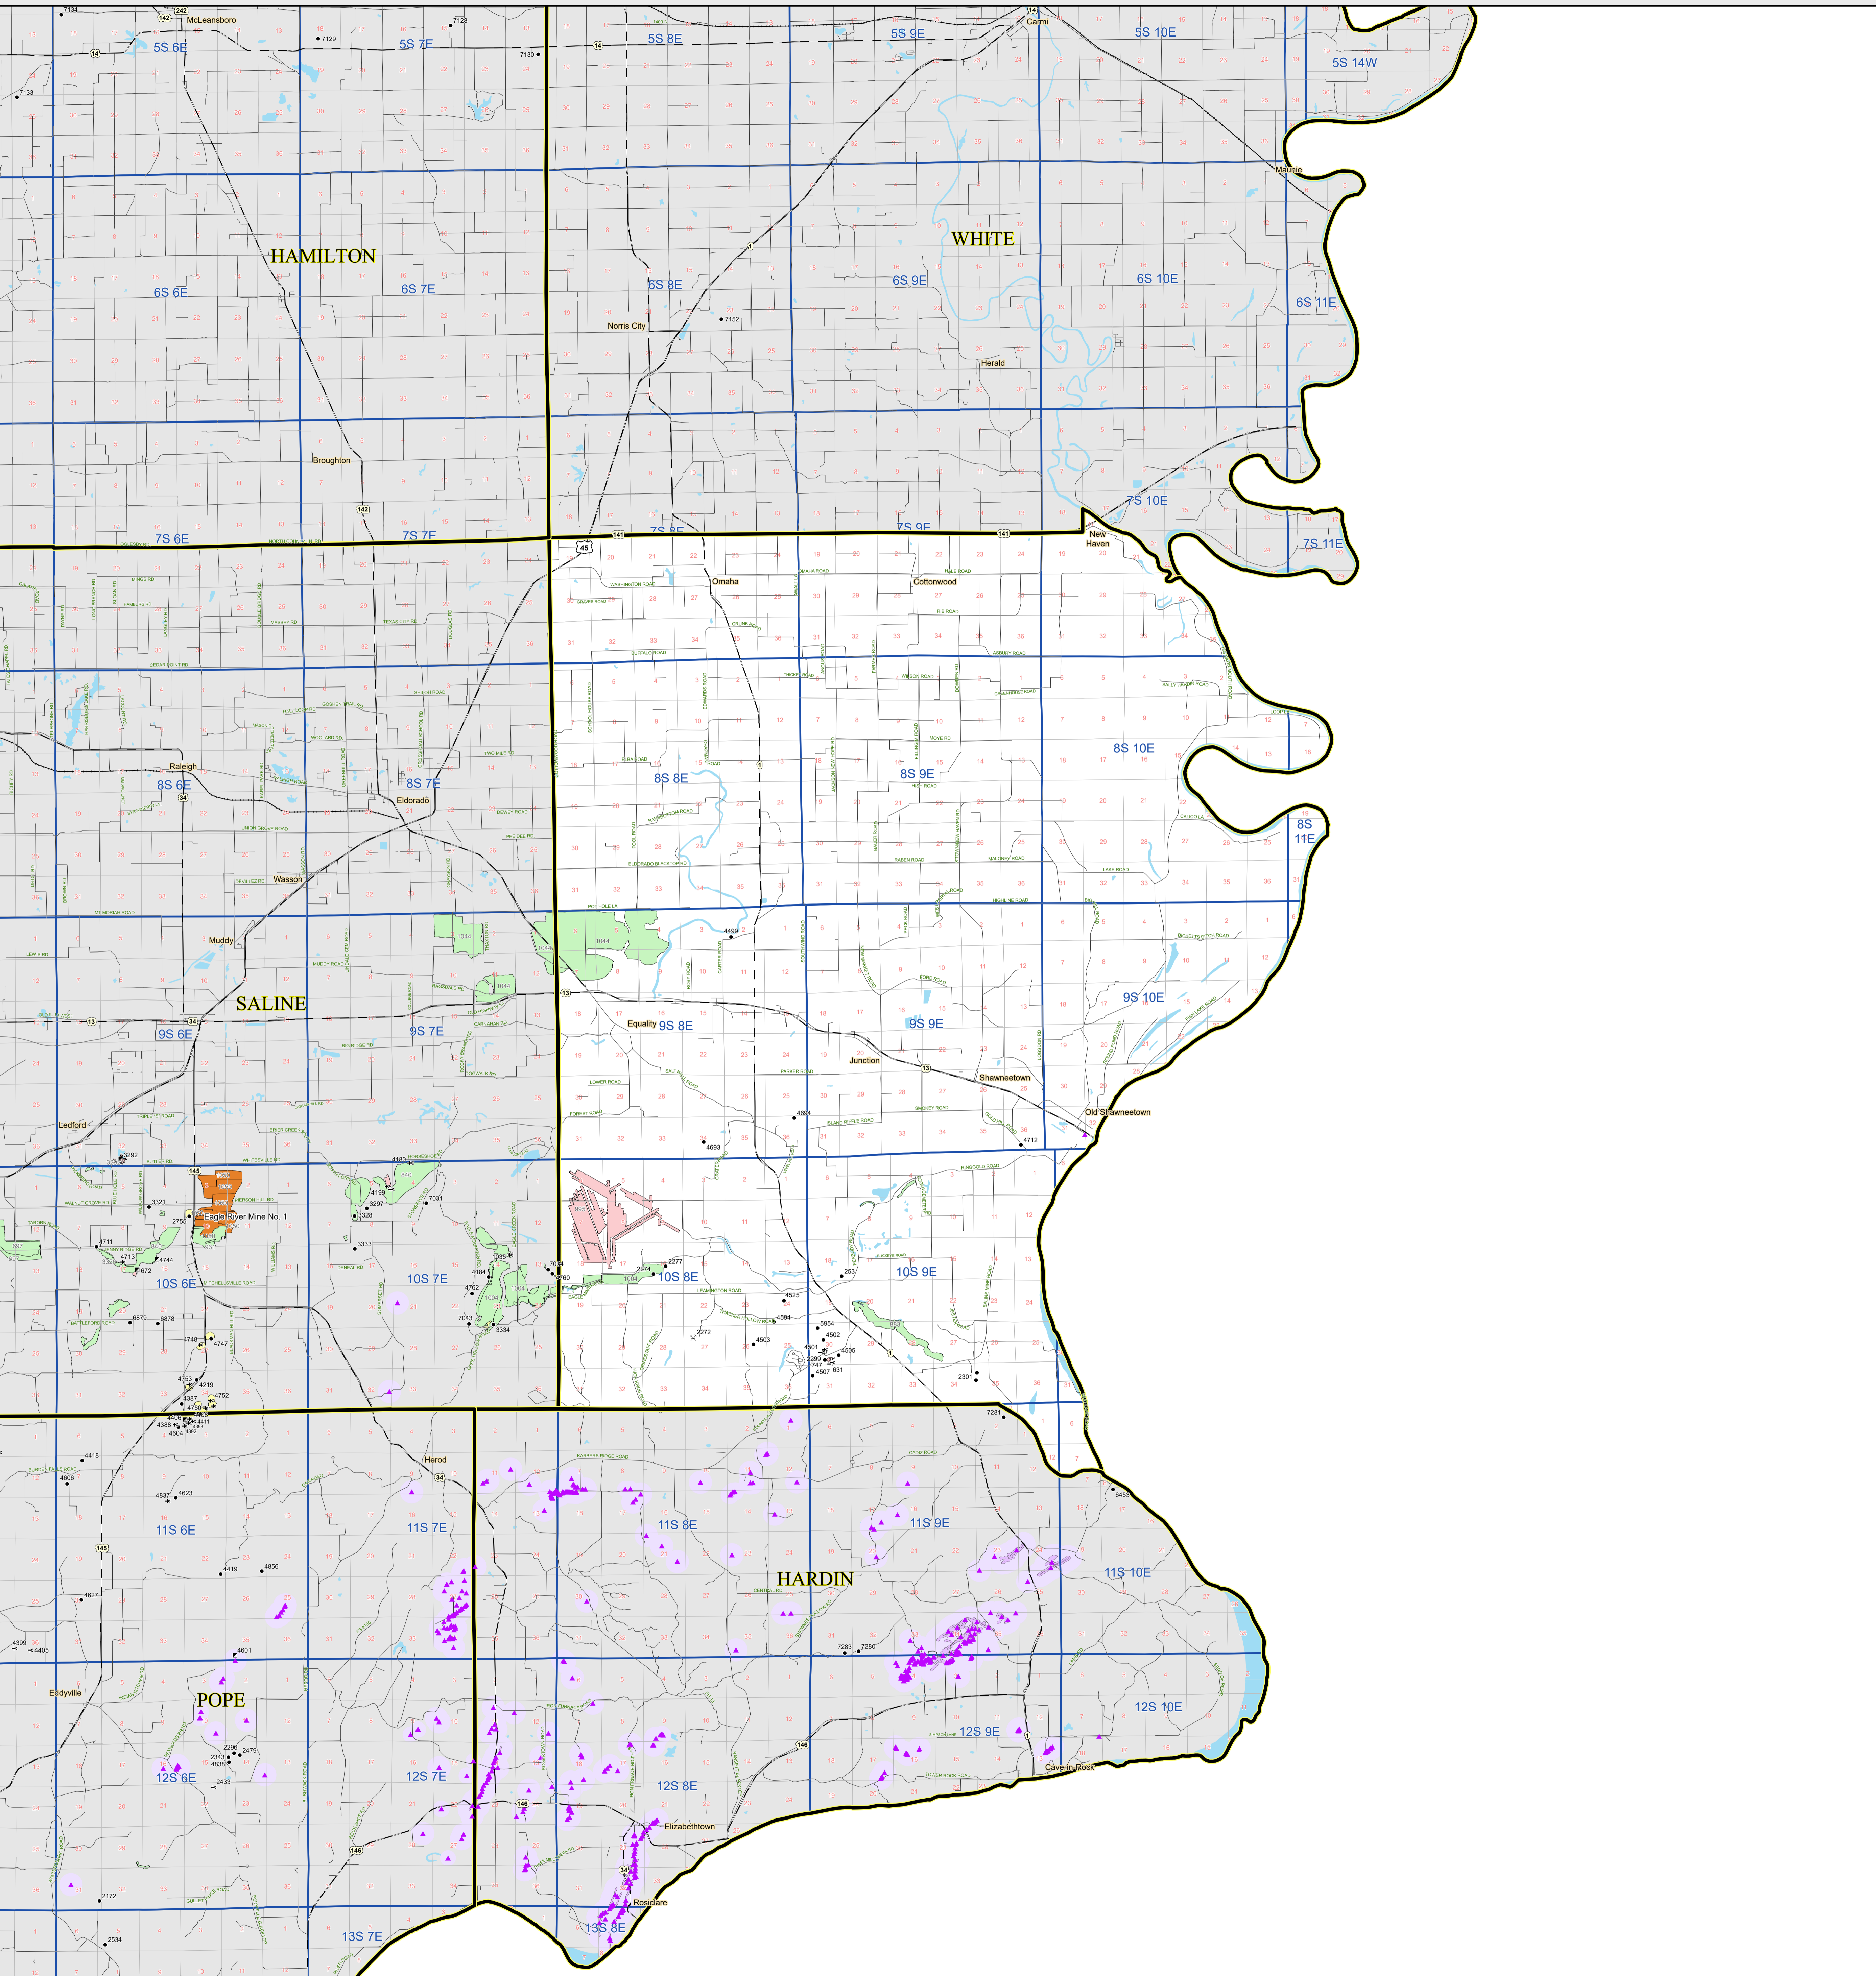

Coal Mines - Other Coals and Nonfuel Mines

Gallatin County