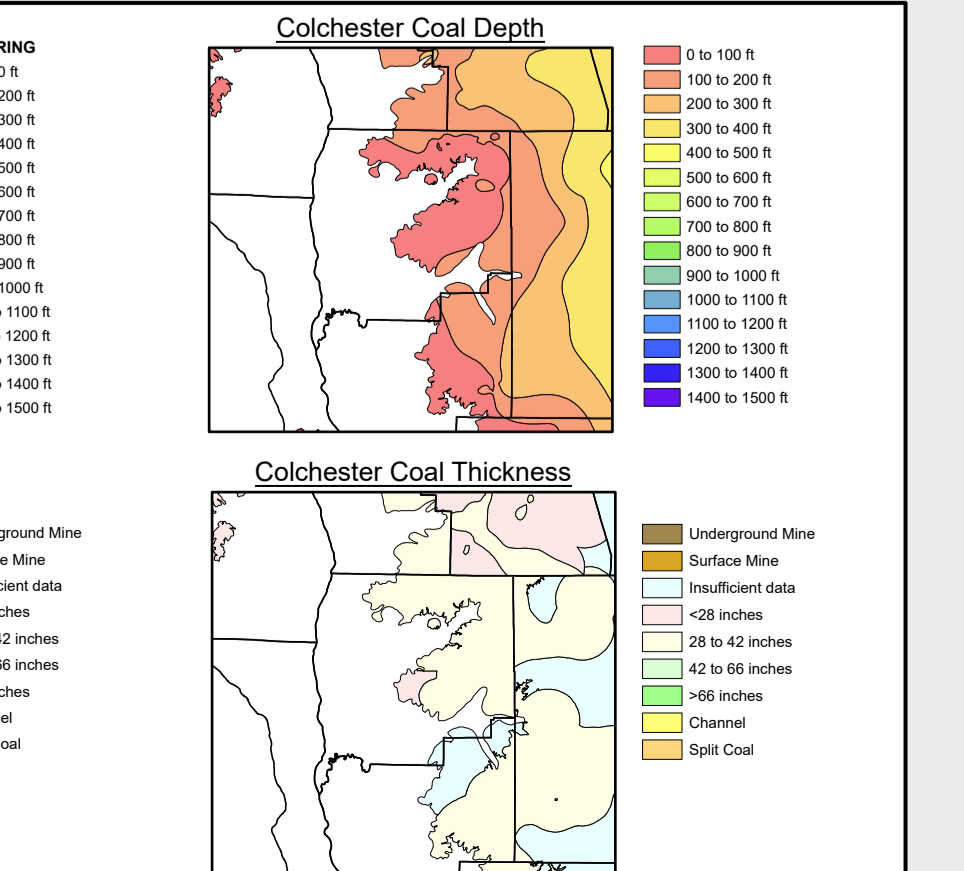

Coal and Nonfuel Mines Greene County