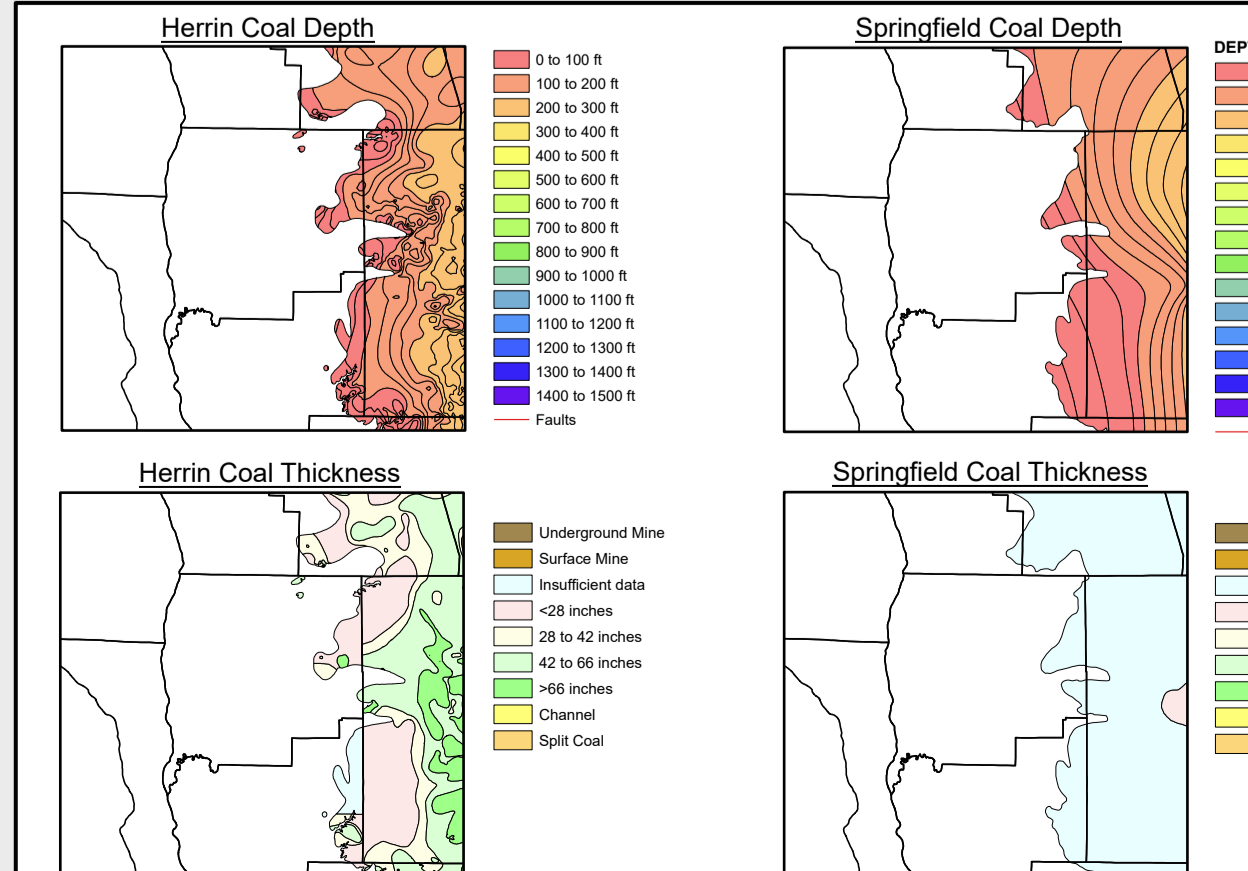

Coal and Nonfuel Mines Greene County