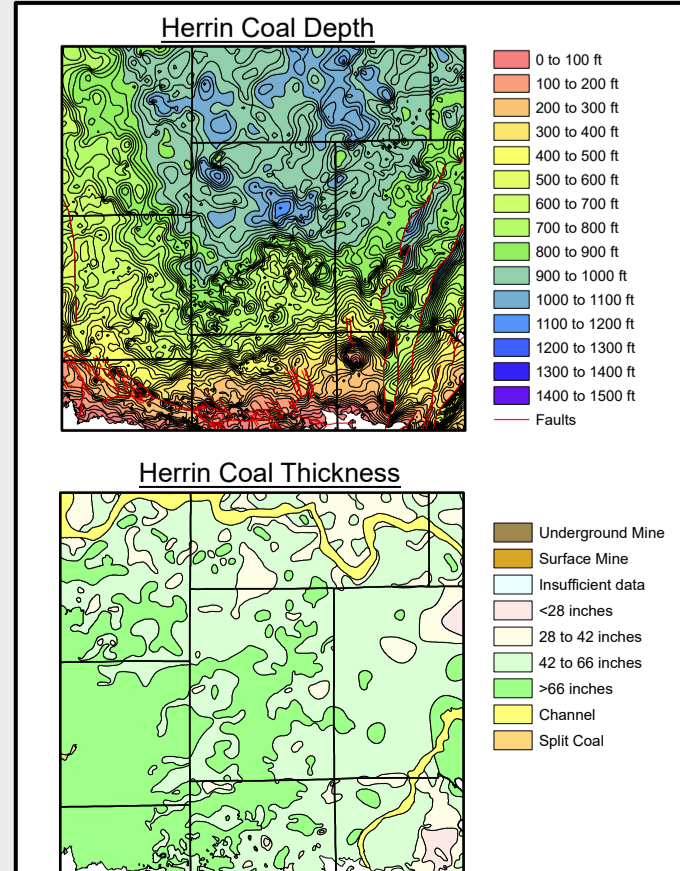

Coal and Nonfuel Mines

Hamilton County