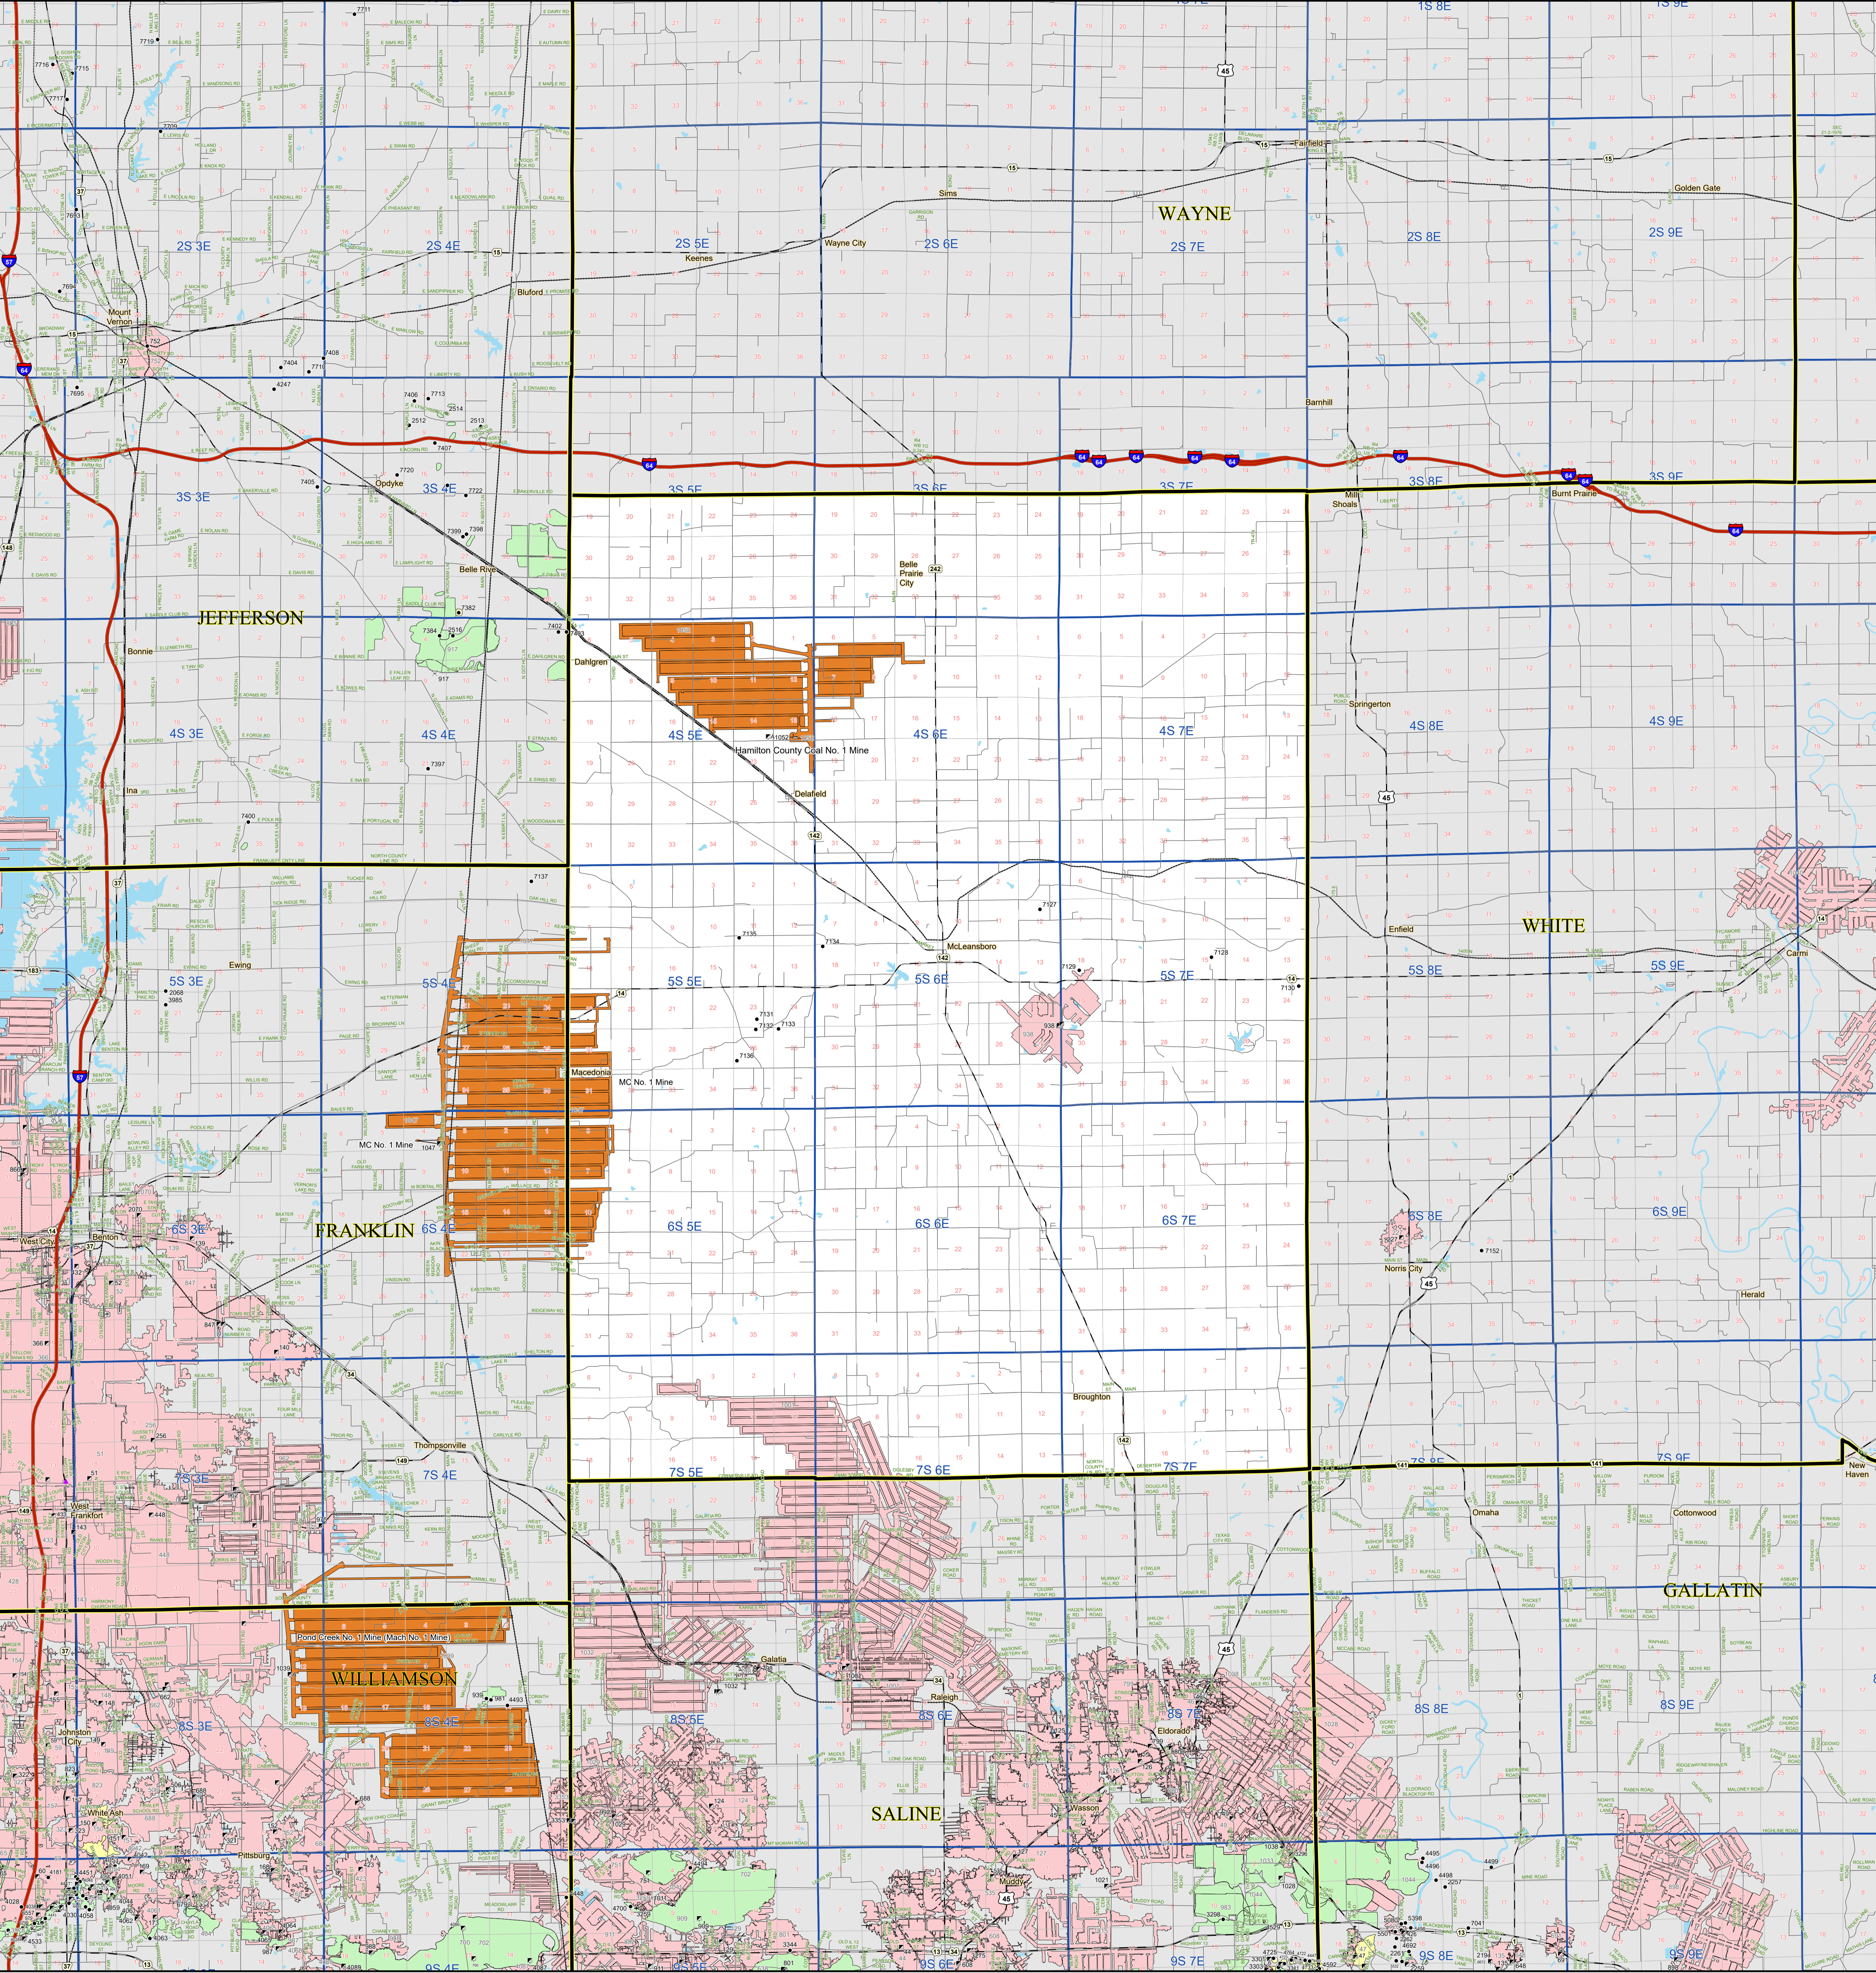

Coal and Nonfuel Mines

Hamilton County