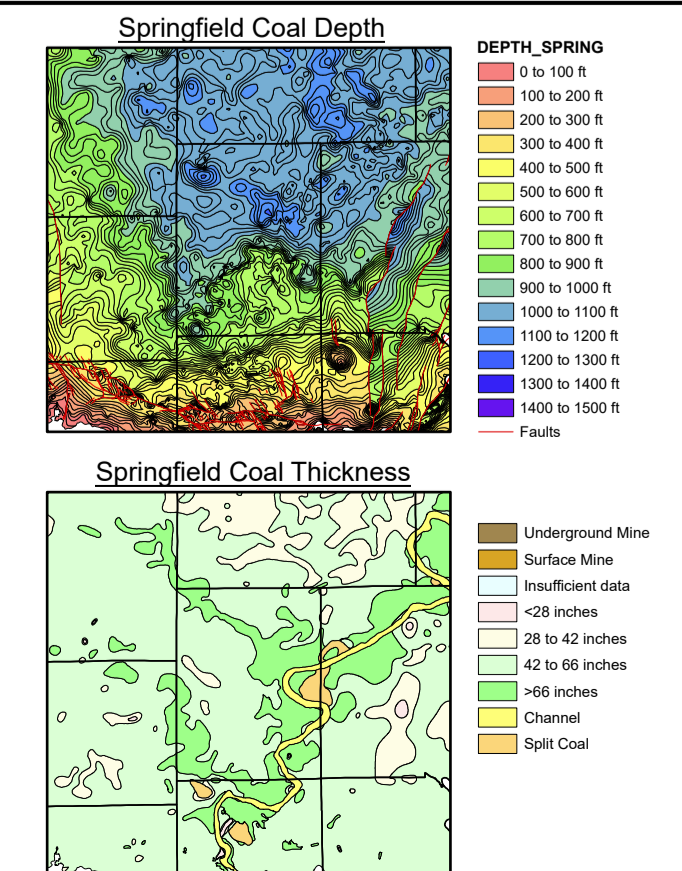

Coal and Nonfuel Mines

Hamilton County