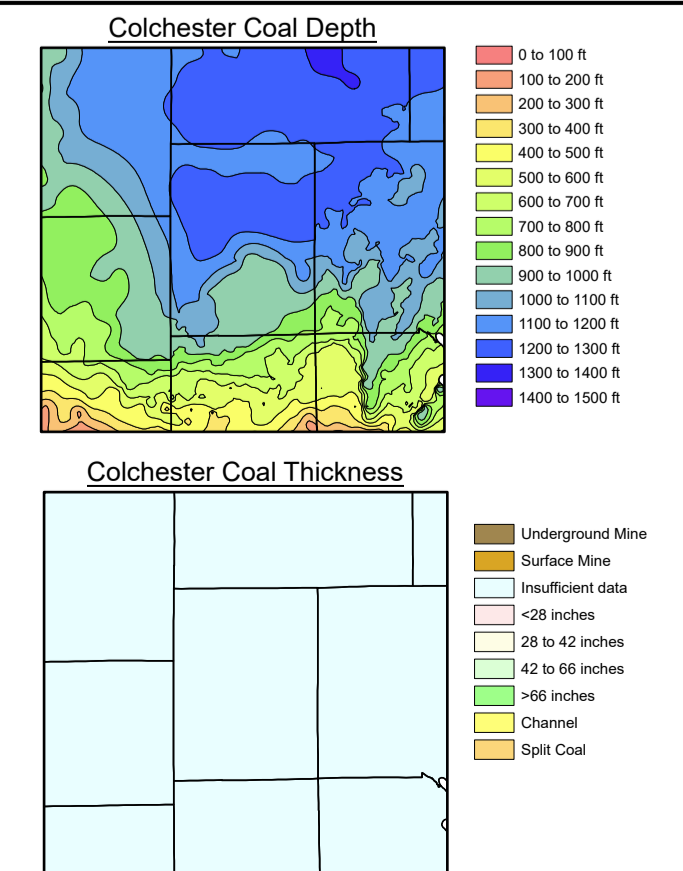

Coal and Nonfuel Mines

Hamilton County