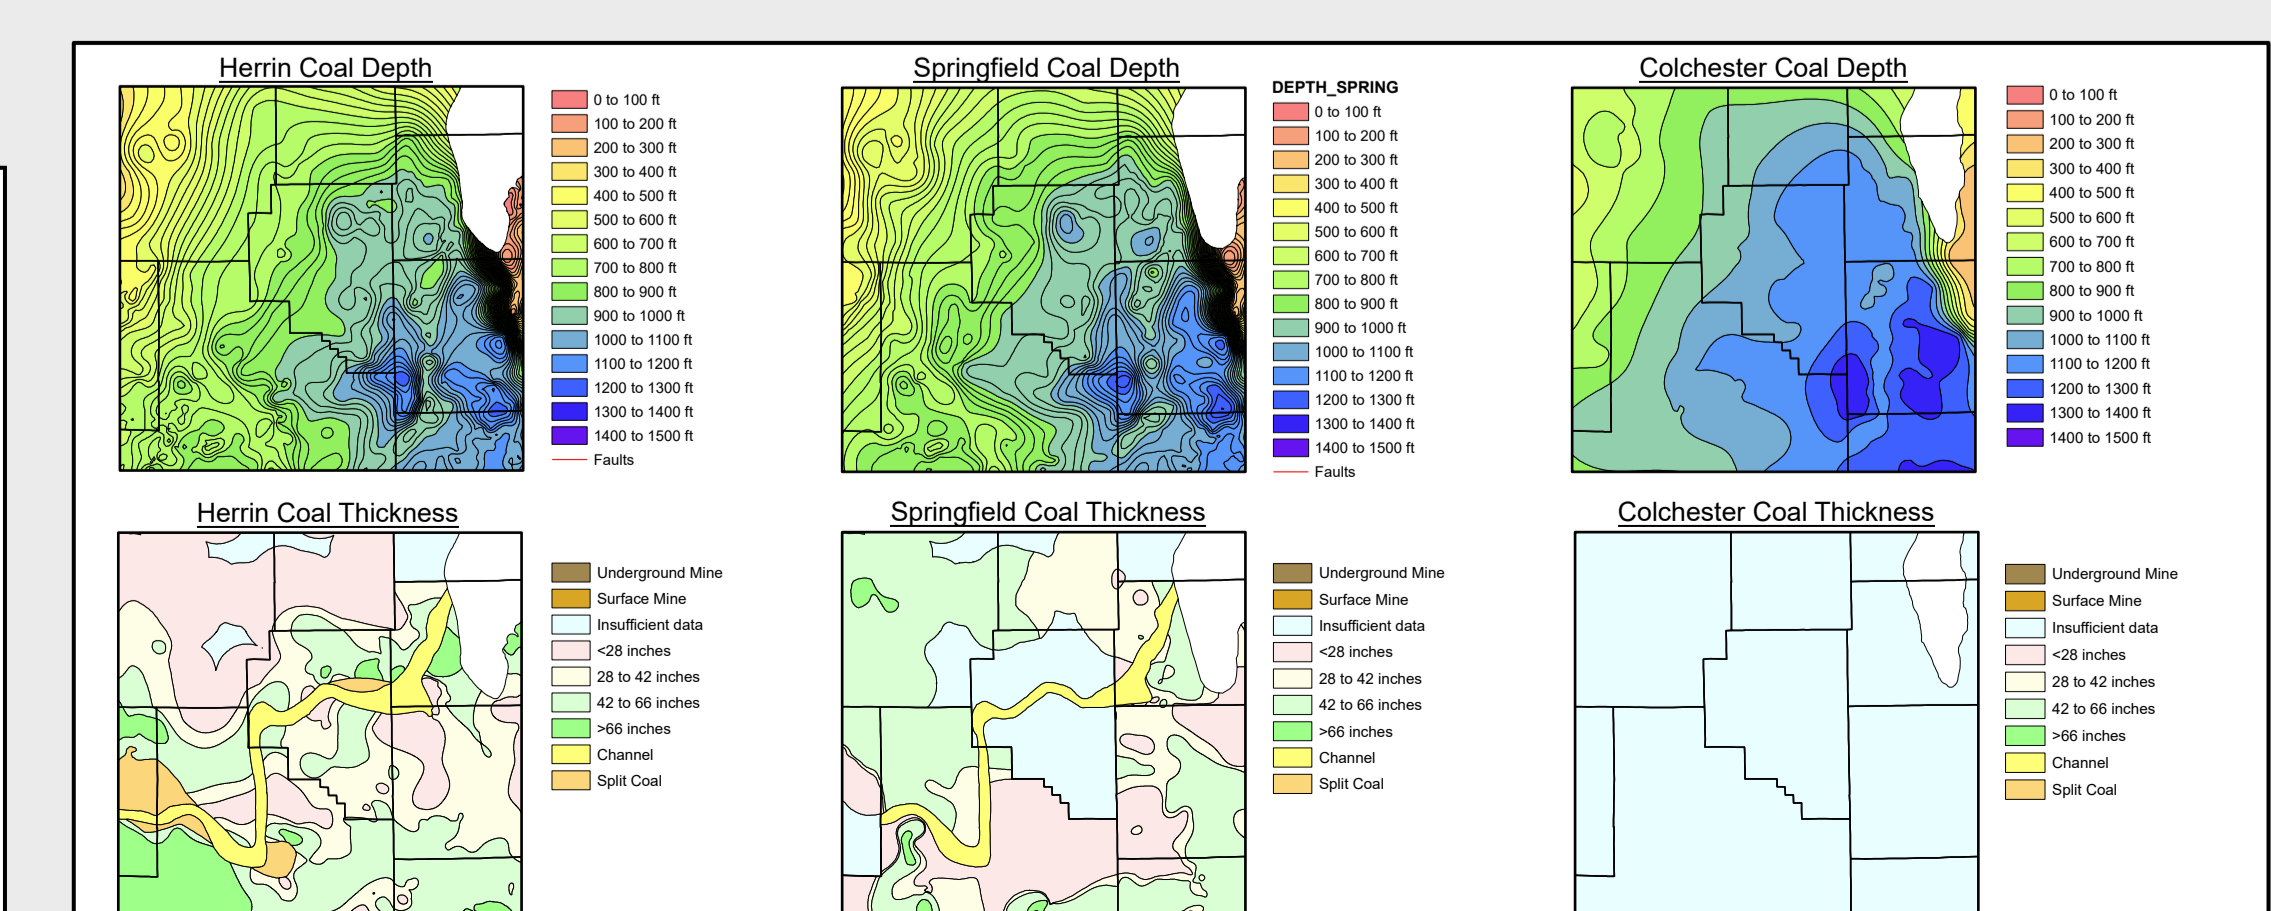

Coal and Nonfuel Mines

Moultrie County