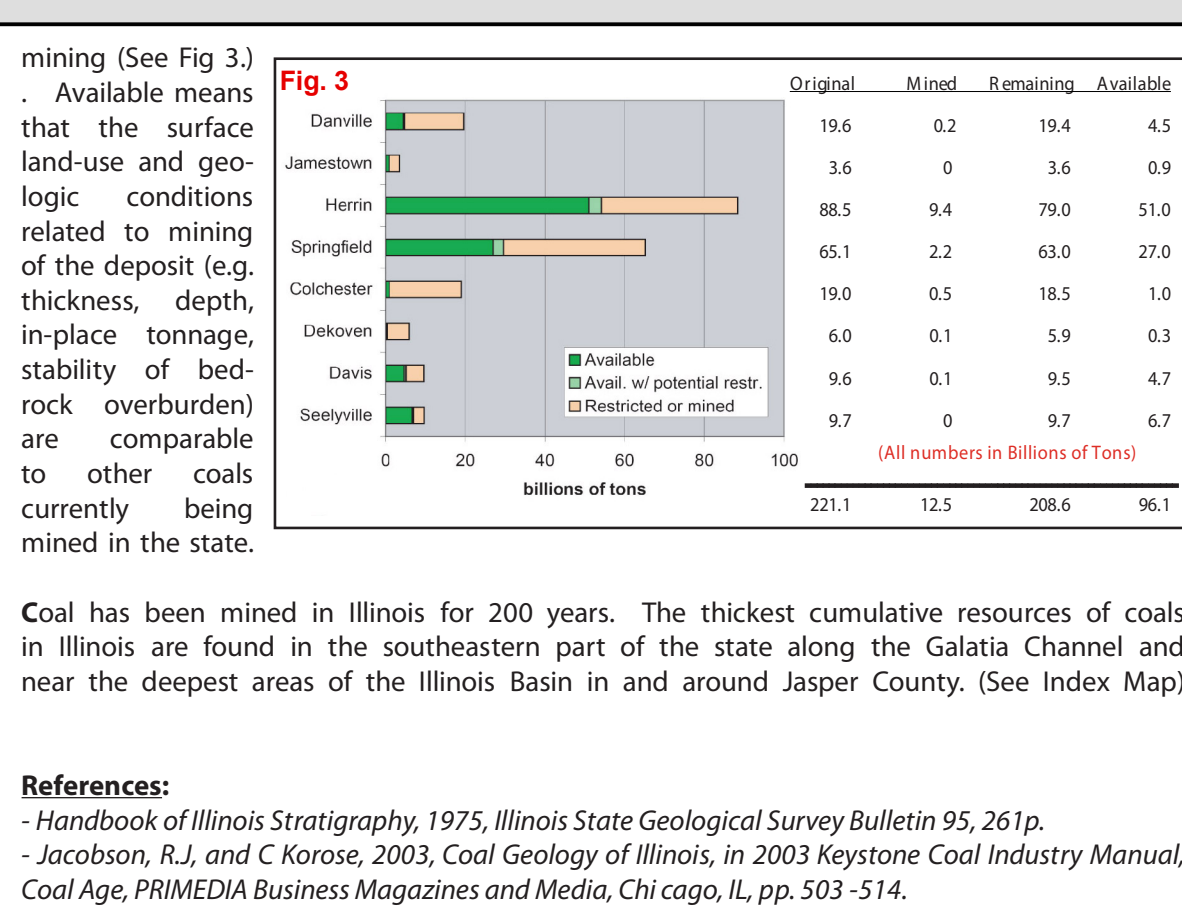

Net Coal Thickness

ADAMS County

Disclaimer

The Illinois State Geological Survey and the University of Illinois make no guarantee, expressed or implied, regarding the correctness of the interpretations presented in this data set and accept no liability for the consequences of decisions made by others on the basis of the information presented here.