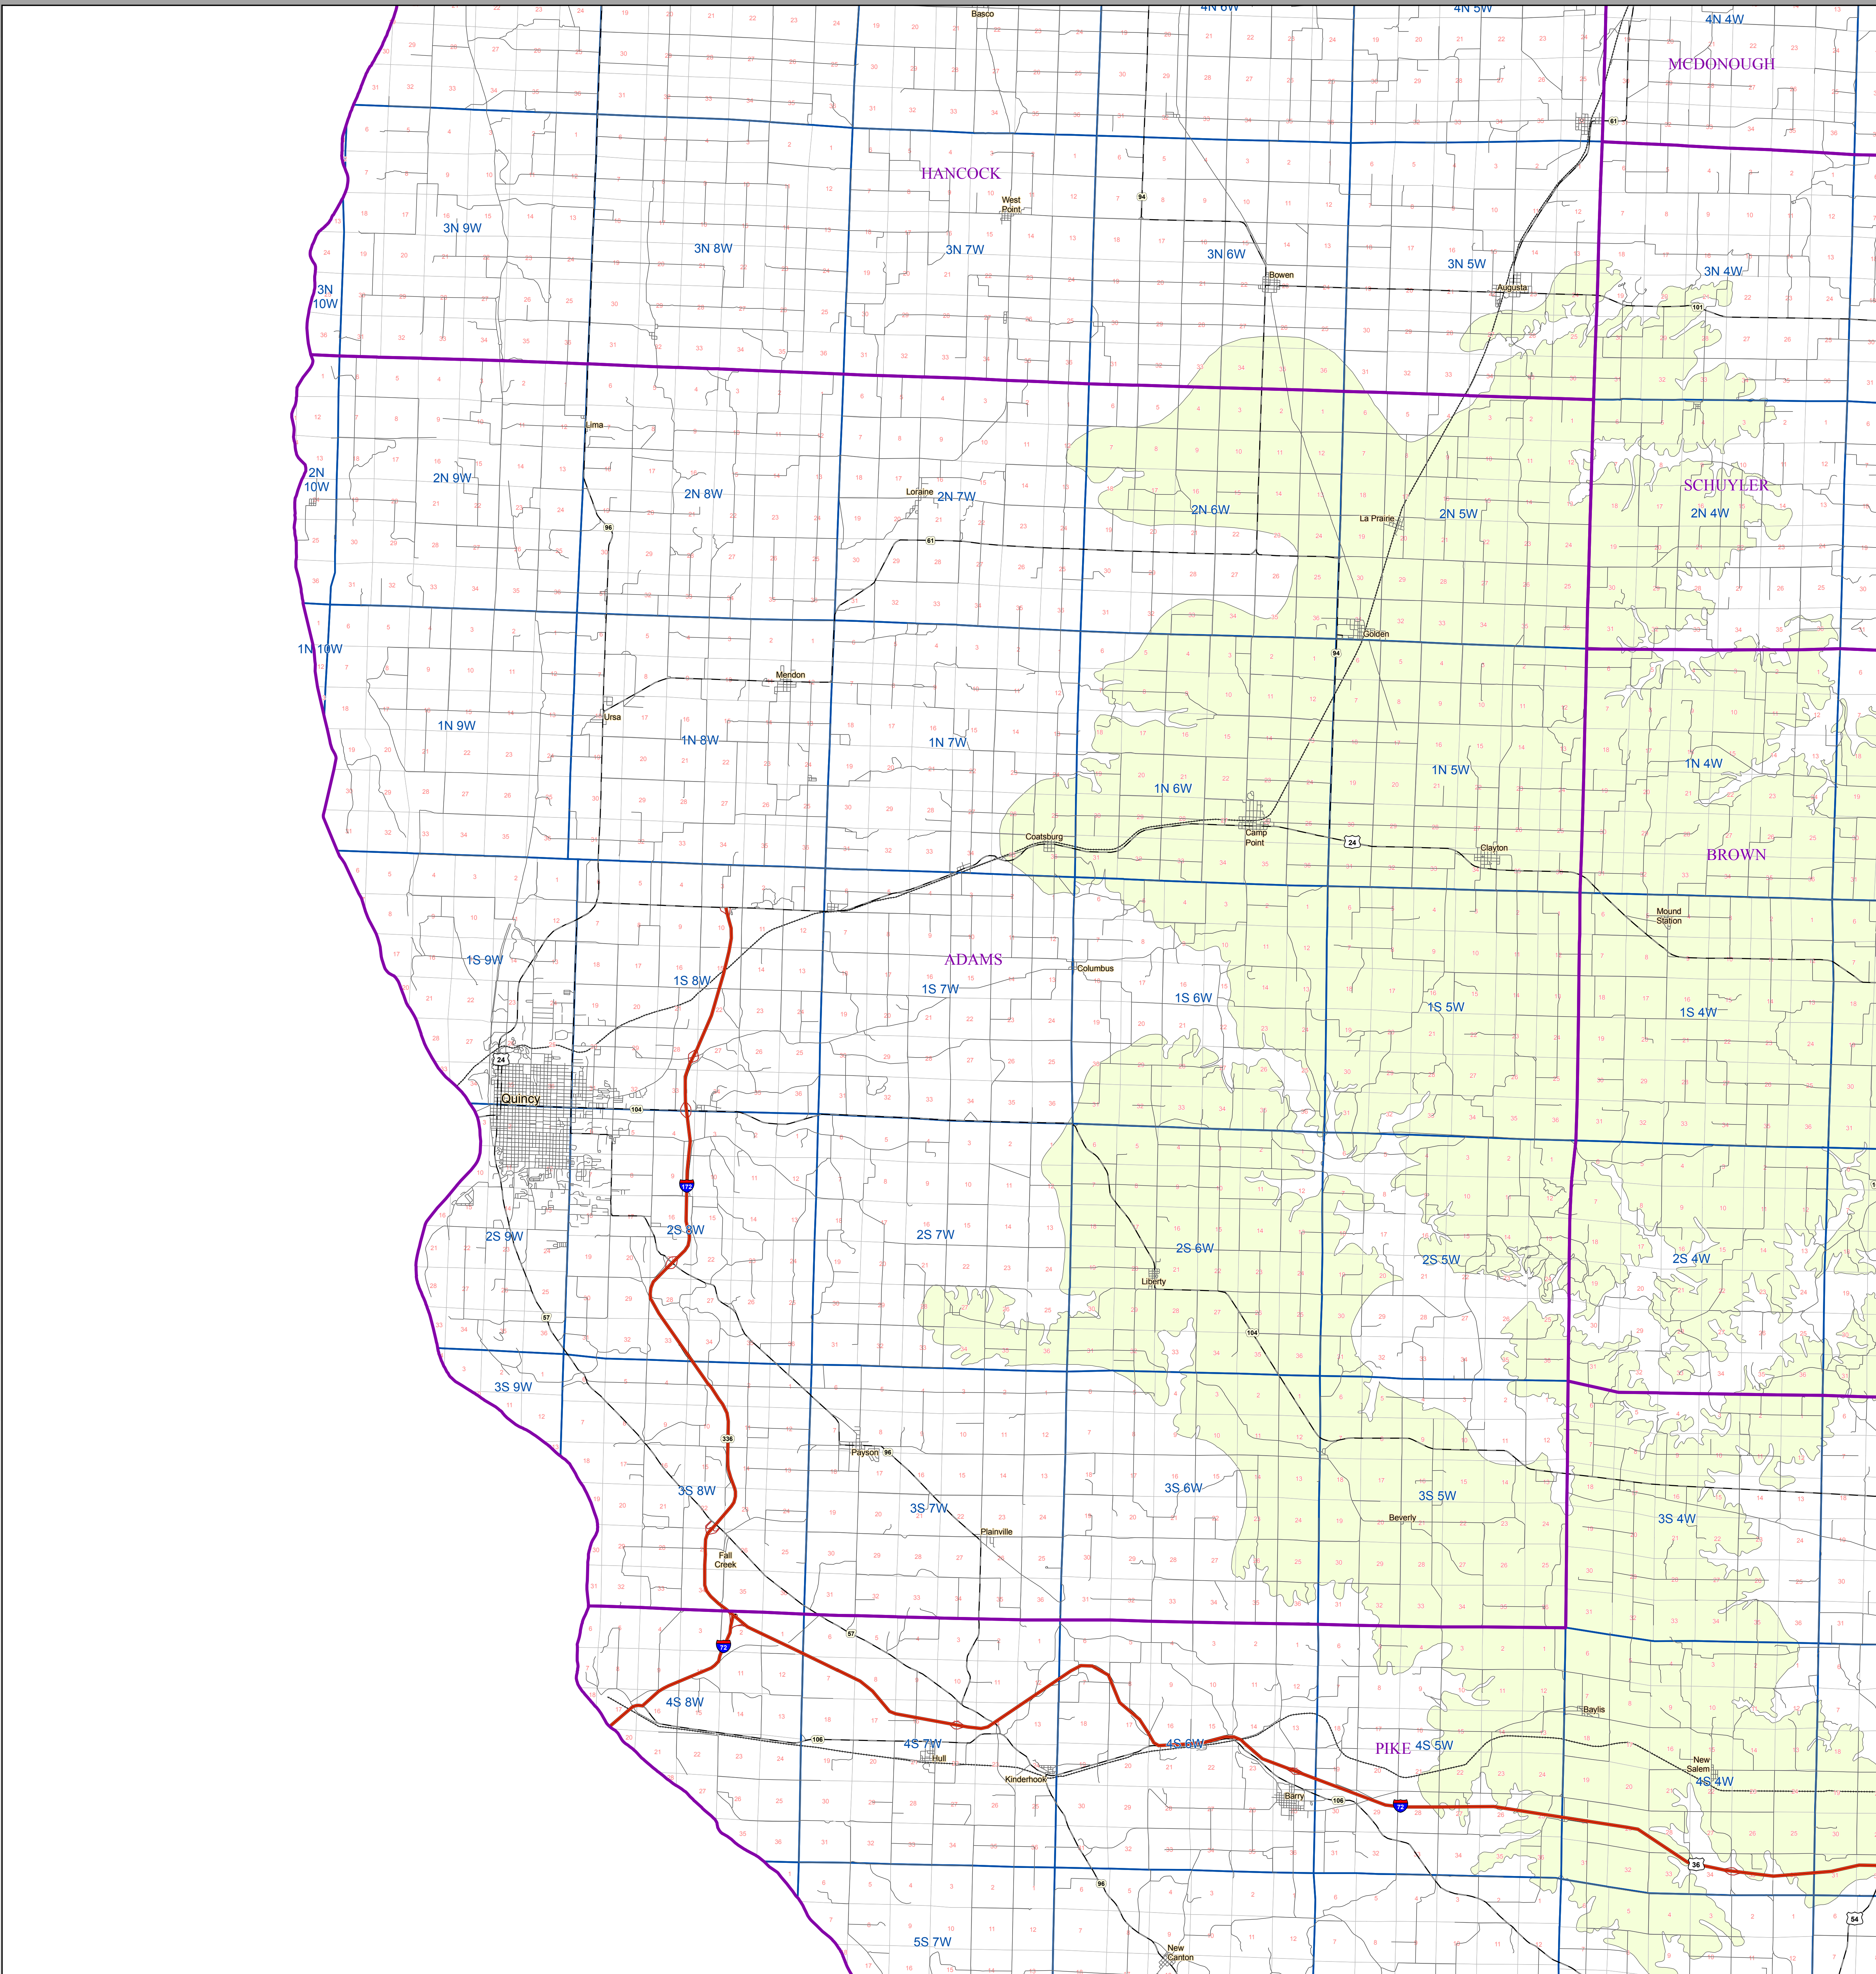

Net Coal Thickness

ADAMS County

Disclaimer

The Illinois State Geological Survey and the University of Illinois make no guarantee, expressed or implied, regarding the correctness of the interpretations presented in this data set and accept no liability for the consequences of decisions made by others on the basis of the information presented here.