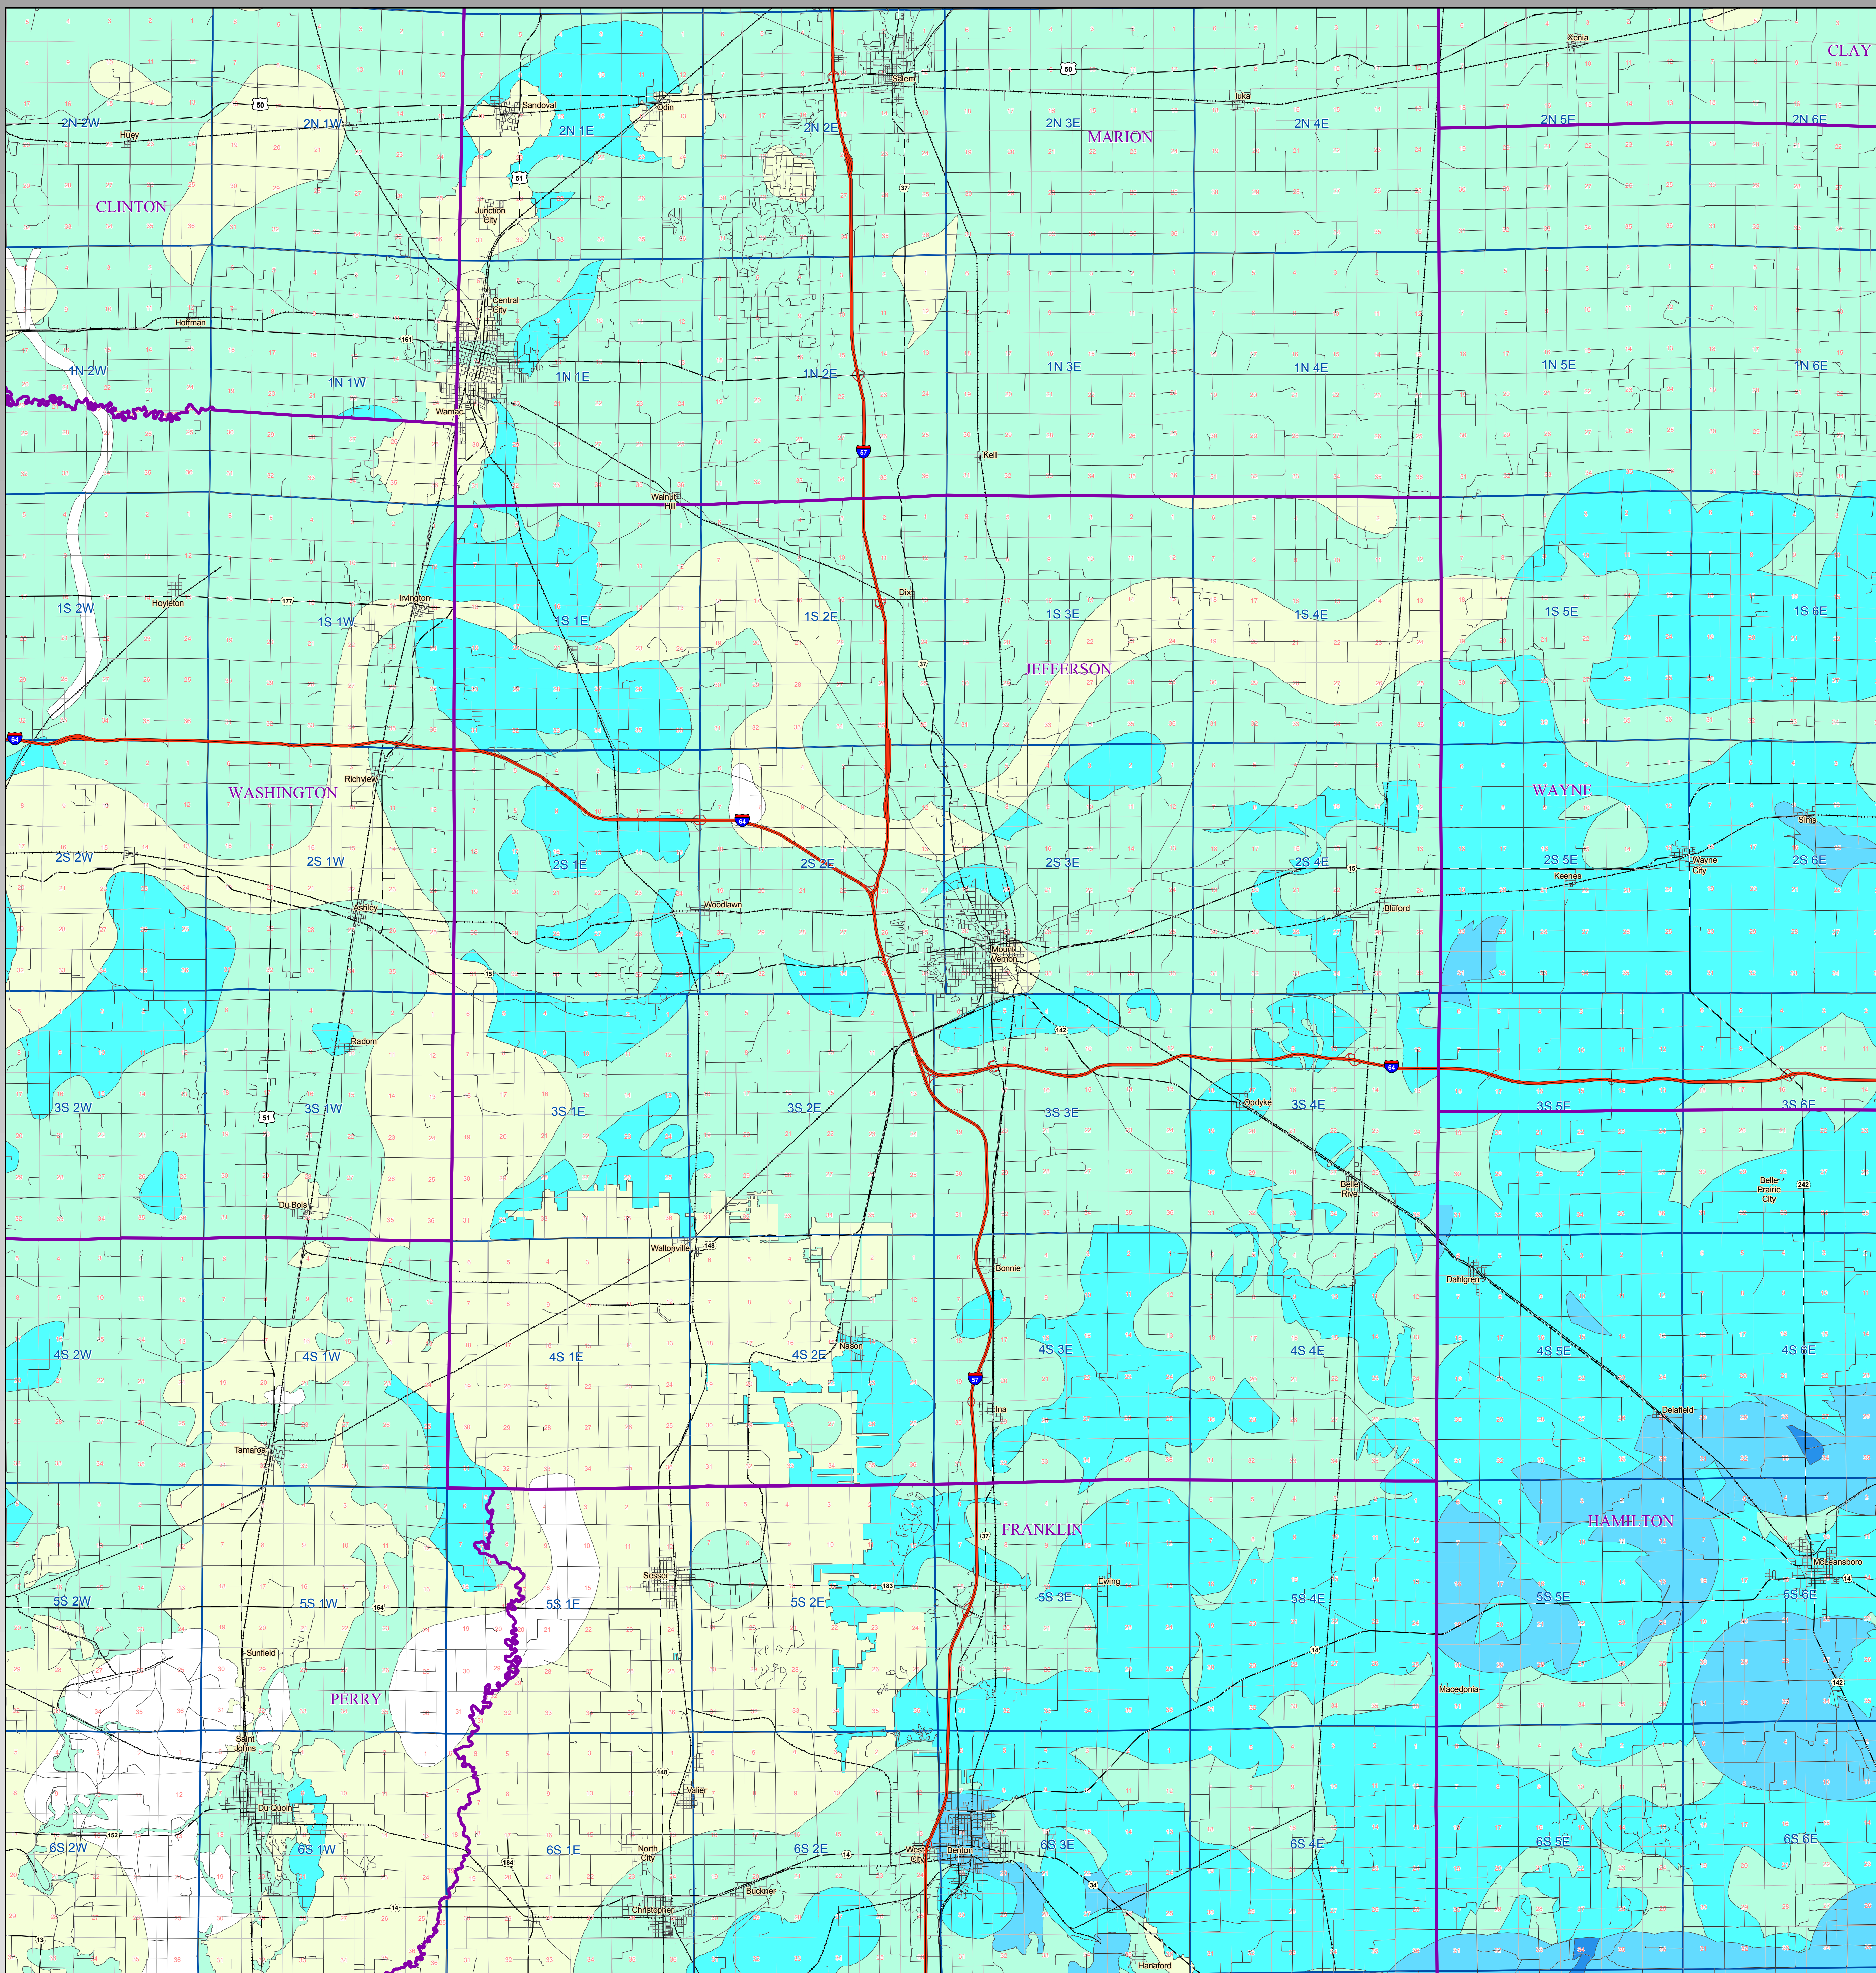

Net Coal Thickness

JEFFERSON

County

Disclaimer

The Illinois State Geological Survey and the University of Illinois make no guarantee, expressed or implied, regarding the correctness of the interpretations presented in this data set and accept no liability for the consequences of decisions made by others on the basis of the information presented here.