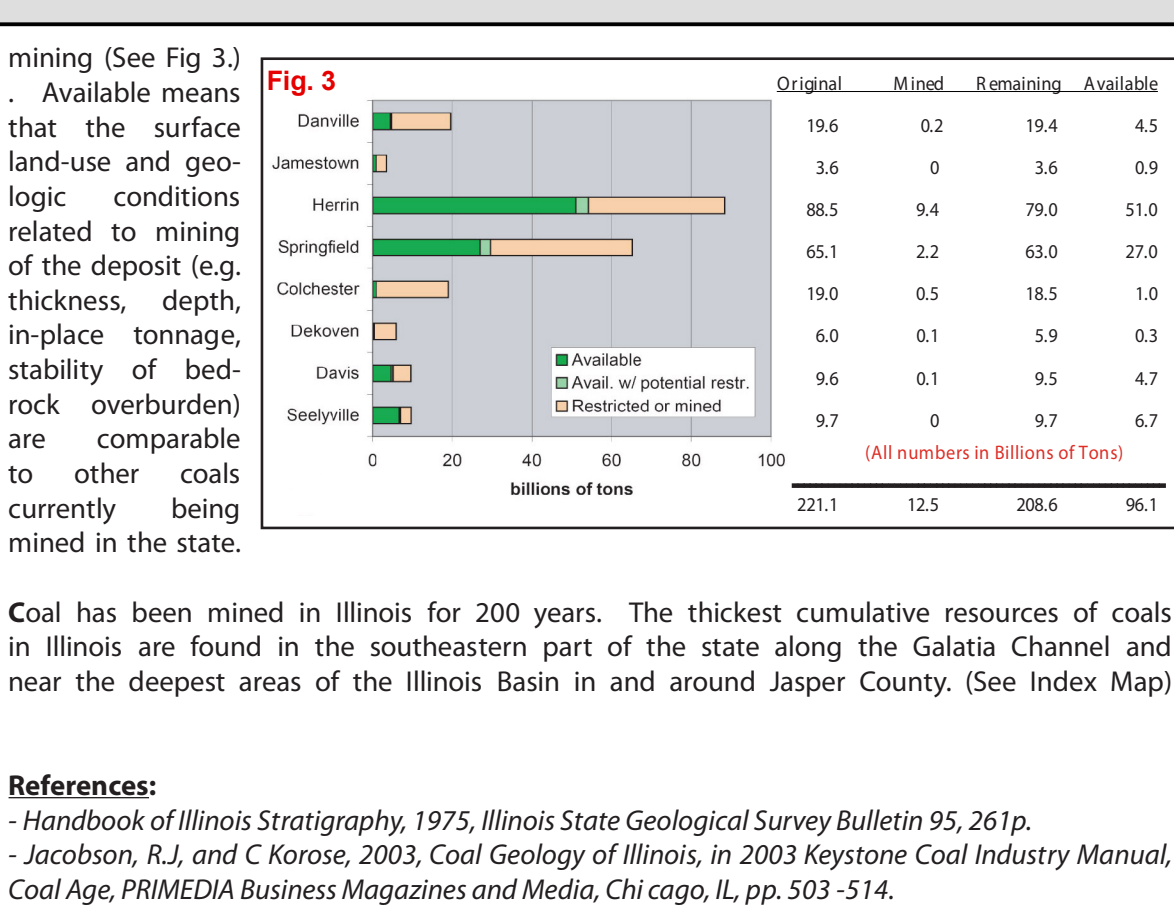

Net Coal Thickness

JEFFERSON

County

Disclaimer

The Illinois State Geological Survey and the University of Illinois make no guarantee, expressed or implied, regarding the correctness of the interpretations presented in this data set and accept no liability for the consequences of decisions made by others on the basis of the information presented here.