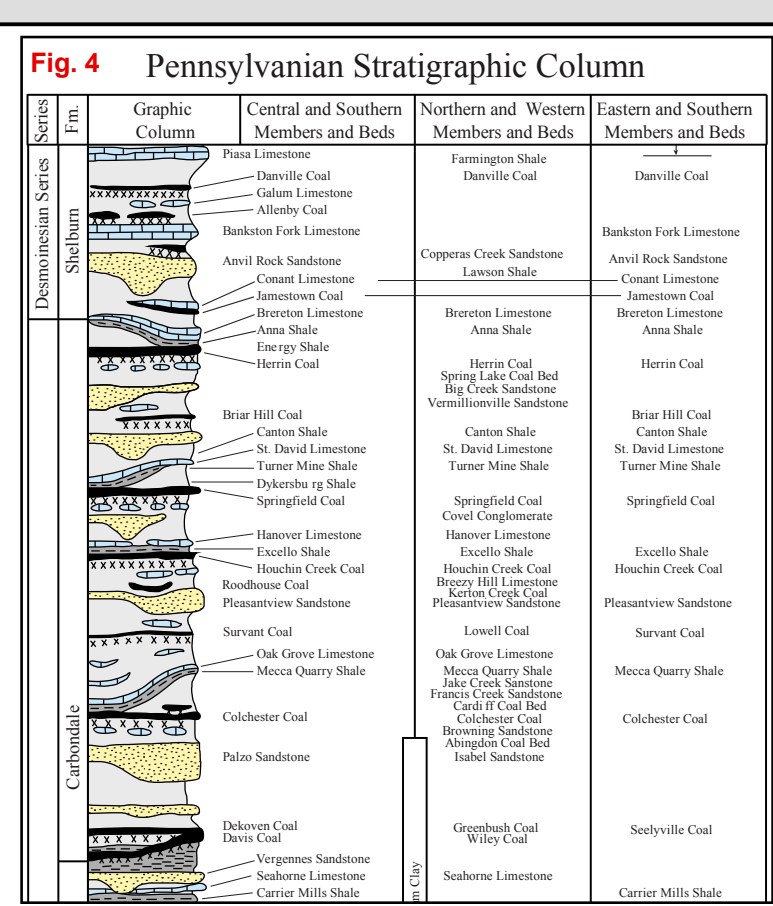

Net Coal Thickness

JEFFERSON

County

Disclaimer

The Illinois State Geological Survey and the University of Illinois make no guarantee, expressed or implied, regarding the correctness of the interpretations presented in this data set and accept no liability for the consequences of decisions made by others on the basis of the information presented here.