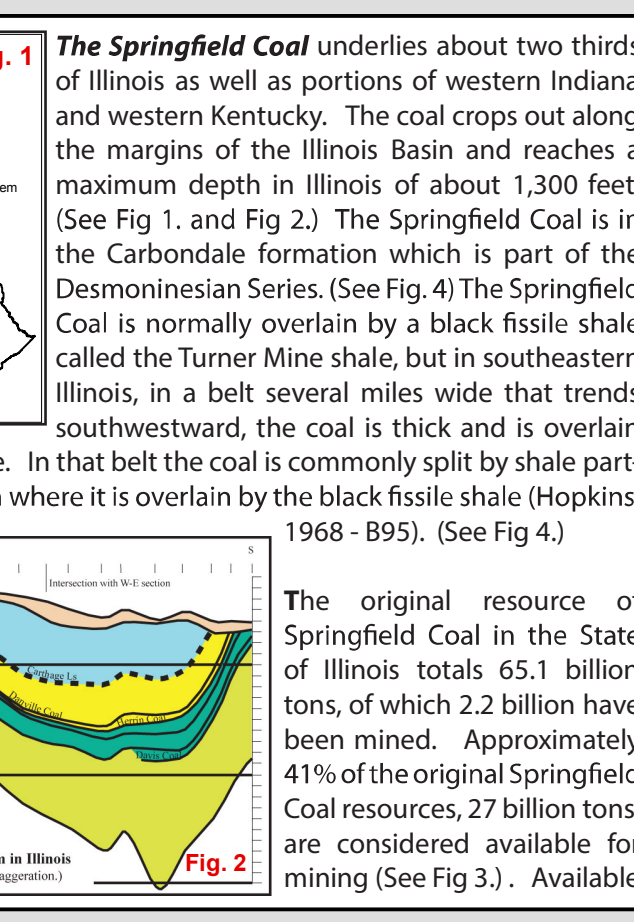

Springfield Coal Elevation

PERRY County