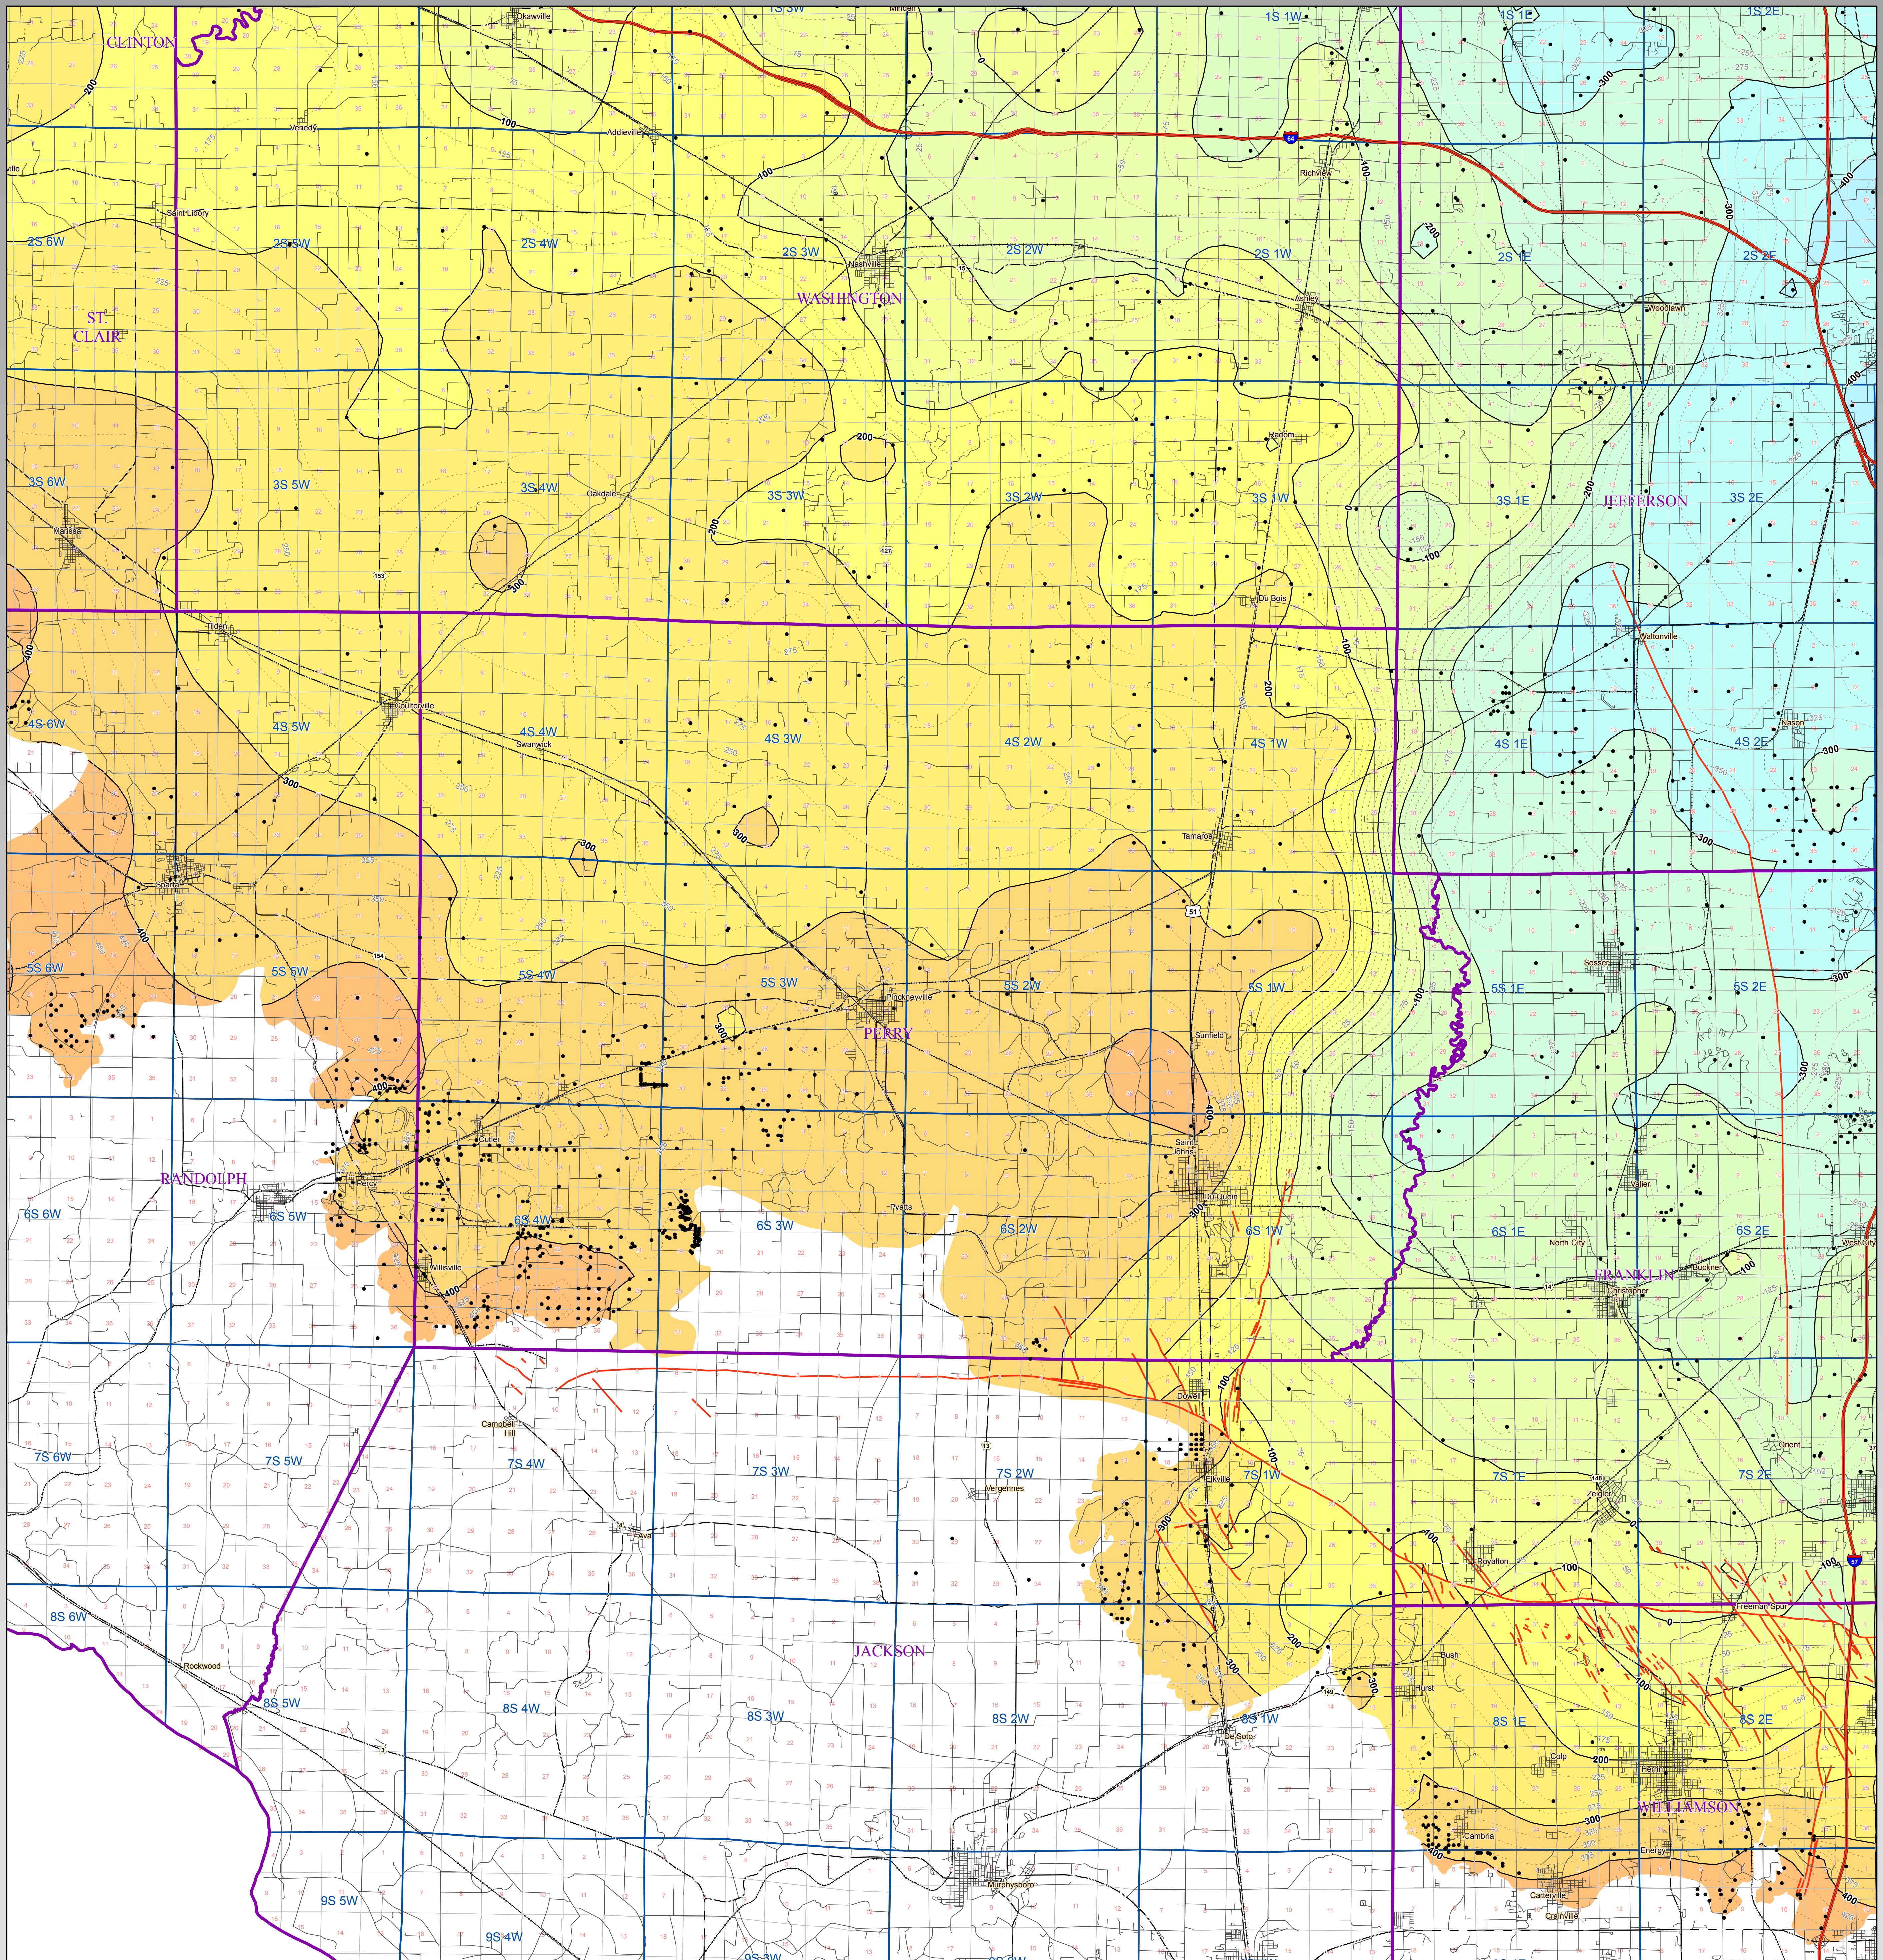

Springfield Coal Elevation

PERRY County