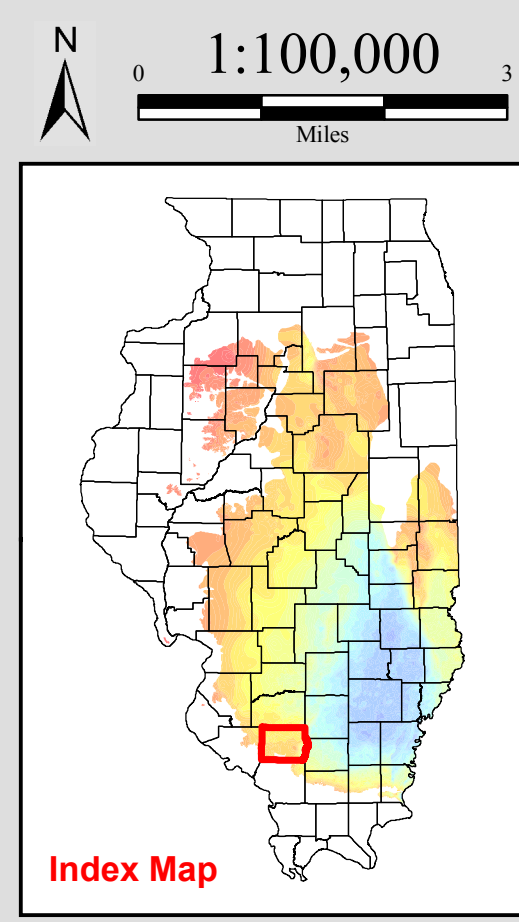

Springfield Coal Elevation

PERRY County