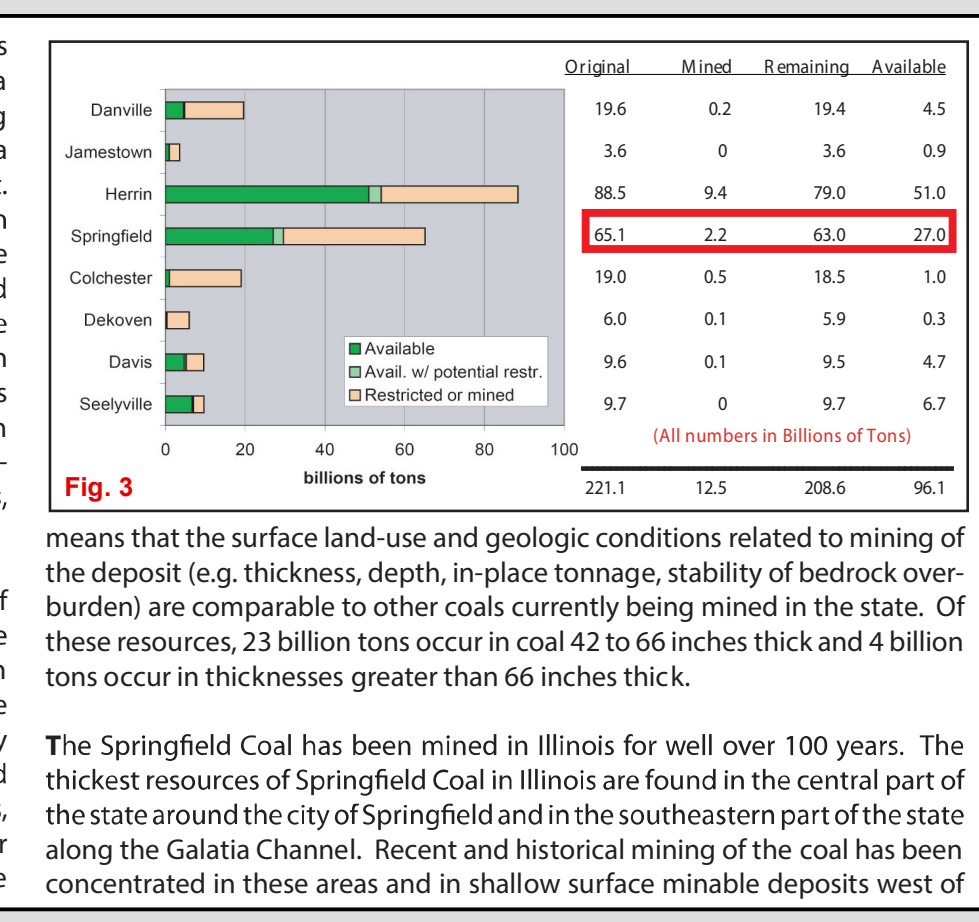

Springfield Coal Elevation

PERRY County