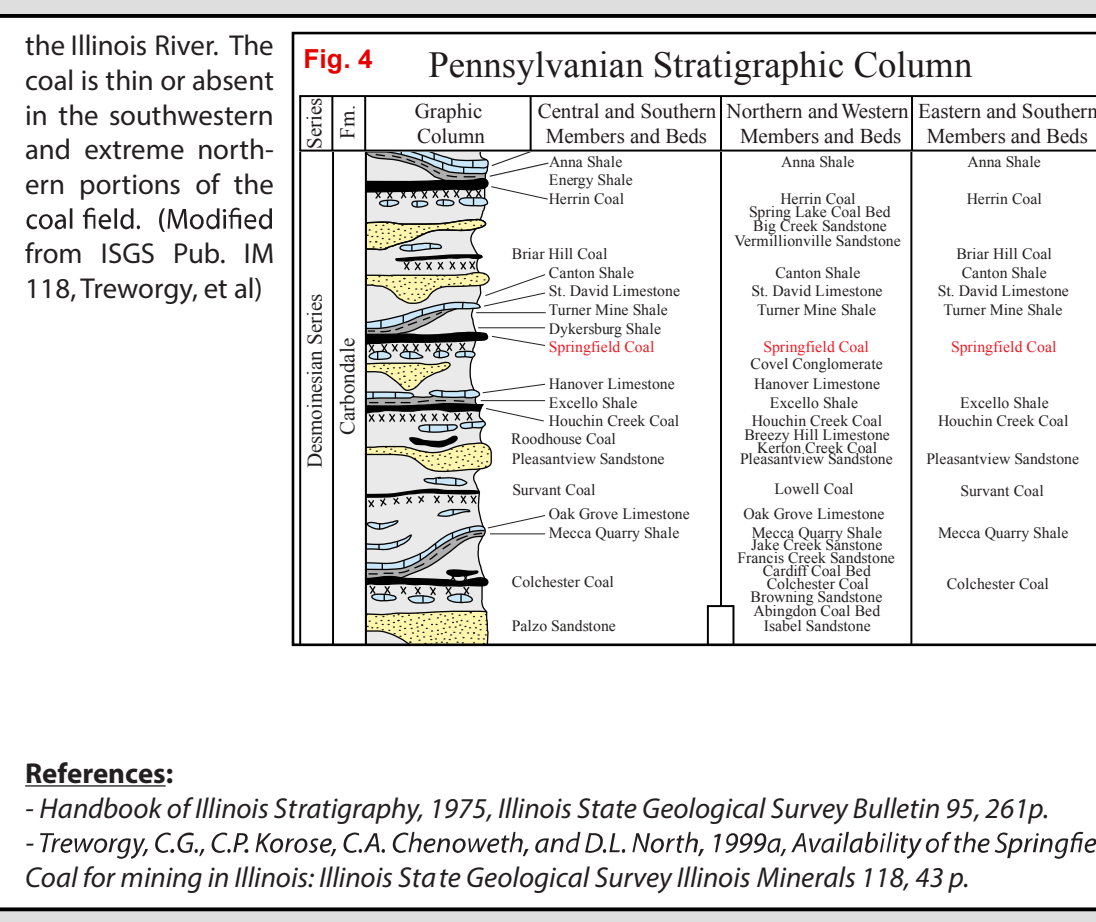

Springfield Coal Elevation

PERRY County