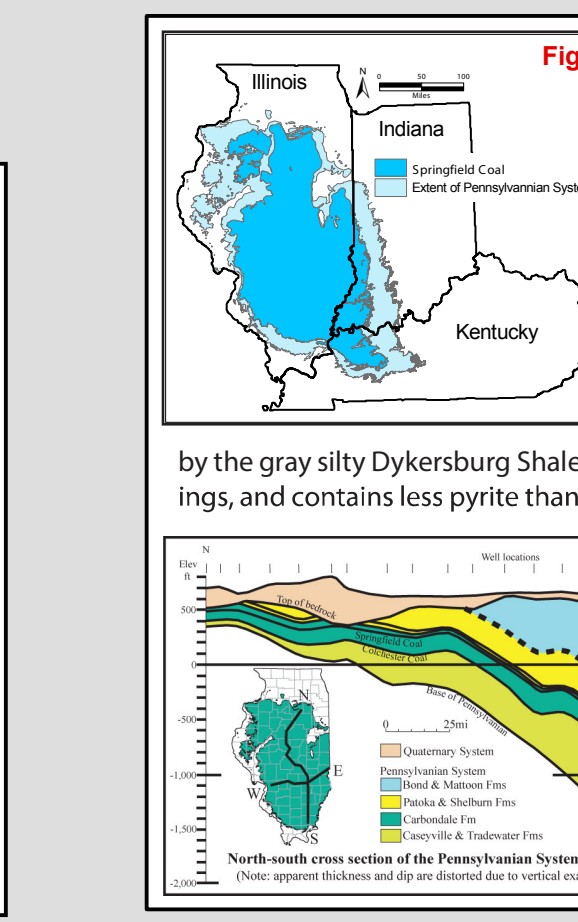

Springfield Coal Elevation

PERRY County